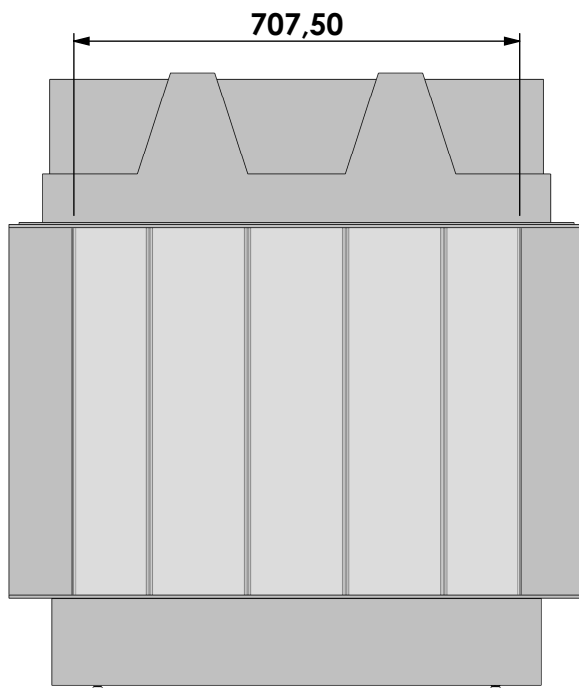

Projection:  
American

Scale: **1:12**  
Unit: **mm**

Version: **0**

Bellfires - Hallenstraat 17  
 5531 AB Bladel - Netherlands  
 Tel. +31 (0) 497 33 92 00  
 Fax. +31 (0) 497 33 92 10  
 Email: info@bellfires.com

**View Bell Topsham hidden door+ 10 cm**

**Modifications reserved**

Projection: American

Scale: 1:12  
 Unit: mm

Version: 0