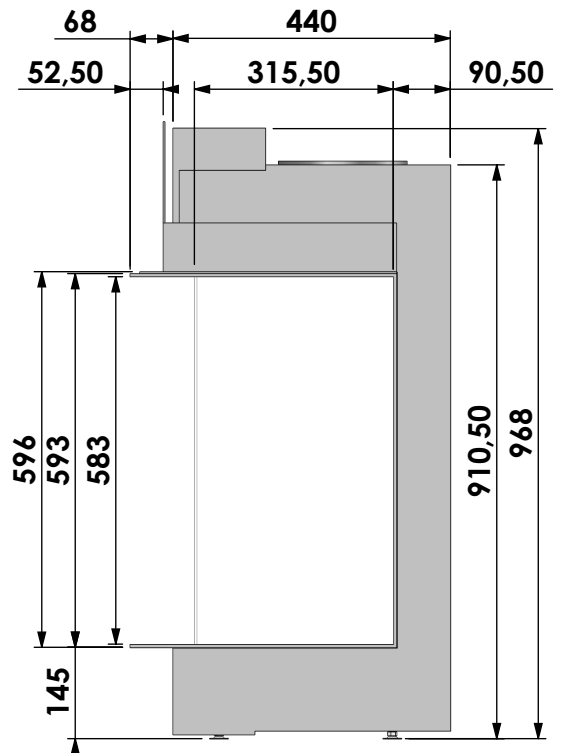

Projection:  
American

Scale: **1:12**  
Unit: **mm**

Version: **0**

Bellfires - Hallenstraat 17  
 5531 AB Bladel - Netherlands  
 Tel. +31 (0) 497 33 92 00  
 Fax. +31 (0) 497 33 92 10  
 Email: info@bellfires.com

**View Bell Topsham hidden door+ 10 cm**

**Modifications reserved**

Projection: American

Scale: 1:12  
 Unit: mm

Version: 0