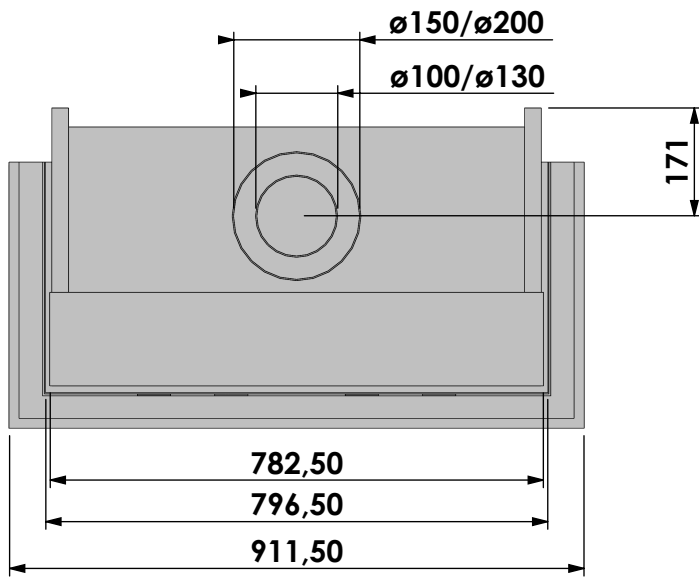

Projection:  
American

Scale: **1:12**  
Unit: **mm**

Version: **0**

Bellfires - Hallenstraat 17  
 5531 AB Bladel - Netherlands  
 Tel. +31 (0) 497 33 92 00  
 Fax. +31 (0) 497 33 92 10  
 Email: info@bellfires.com

**View Bell Topsham hidden door+ 10 cm**

**Modifications reserved**

Projection: American

Scale: 1:12  
 Unit: mm

Version: 0