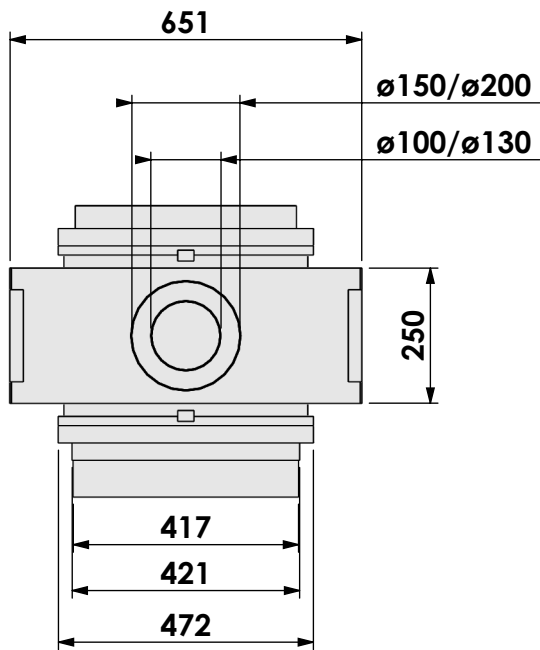

Scale:

1:14

Unit:

mm

Version:

0

Bellfires - Hallenstraat 17
 5531 AB Bladel - Netherlands
 Tel. +31 (0) 497 33 92 00
 Fax. +31 (0) 497 33 92 10
 Email: info@bellfires.com

Name: **VBM Tunnel-3 HD + 10cm- HD**

Modifications reserved

Projection: American

Scale: 1:14
 Unit: mm

Version: 0

* = optional extended adjustable legs max. + 350 mm

Bellfires - Hallenstraat 17
 5531 AB Bladel - Netherlands
 Tel. +31 (0) 497 33 92 00
 Fax. +31 (0) 497 33 92 10
 Email: info@bellfires.com

Name: **VBM Tunnel-3 HD + 10cm stone bar- HD**

**Modifications
 reserved**

Projection:
American

Scale: **1:14**
 Unit: **mm**

Version:
0