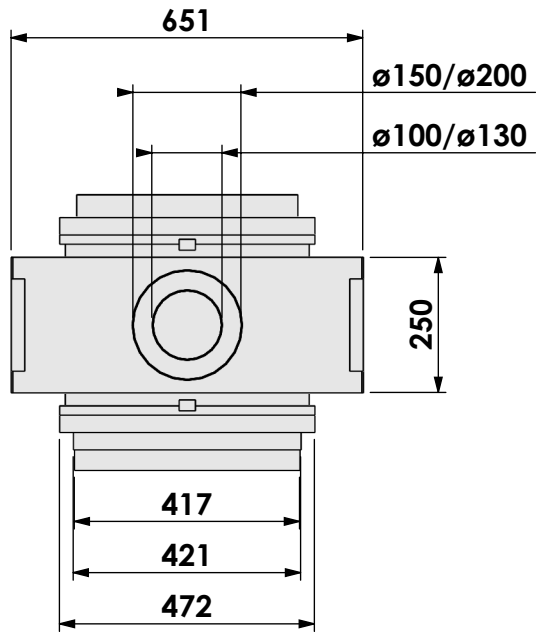

Modifications reserved

Projection: American

Scale:

1:14

Unit:

mm

Version:

0

Name: **VBM Tunnel-3 HD + 10cm stone bar- HD**

**Modifications
 reserved**

Projection:
American

Scale: **1:14**
 Unit: **mm**

Version:
0