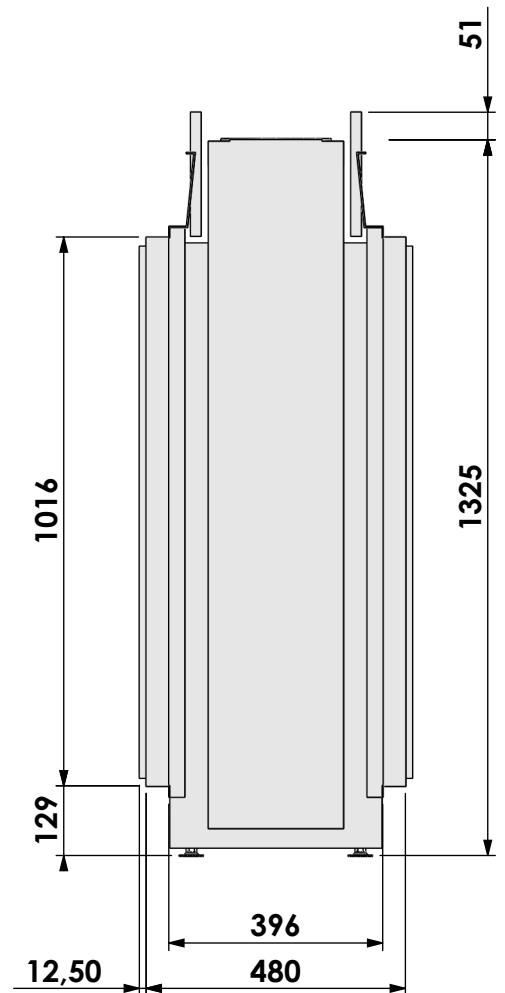

Scale:

1:14

Unit:

mm

Version:

0

Bellfires - Hallenstraat 17
 5531 AB Bladel - Netherlands
 Tel. +31 (0) 497 33 92 00
 Fax. +31 (0) 497 33 92 10
 Email: info@bellfires.com

Name: **VBM Tunnel-3 floating frame**

Modifications reserved

Projection: American

Scale: 1:14
 Unit: mm

Version: 0

* = optional extended adjustable legs max. + 350 mm

Bellfires - Hallenstraat 17
 5531 AB Bladel - Netherlands
 Tel. +31 (0) 497 33 92 00
 Fax. +31 (0) 497 33 92 10
 Email: info@bellfires.com

Name: **VBM Tunnel-3 floating frame-hidden door**

Modifications reserved

Projection: American

Scale:

1:14

Unit:

mm

Version:

Modifications reserved

Projection: American

Scale:

1:14

Unit:

mm

Version:

0