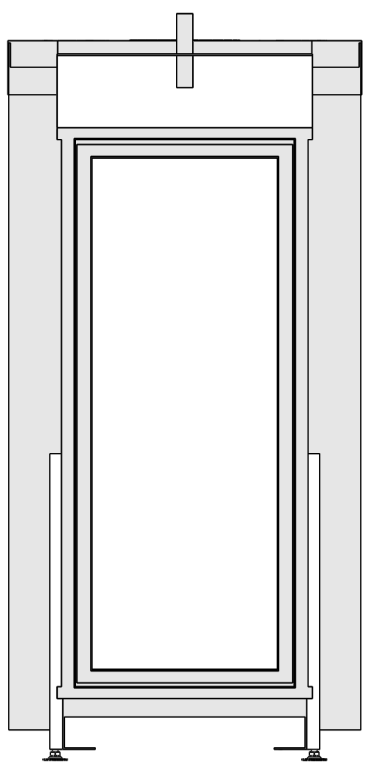

Name: **VBM Tunnel-3 floating frame convection casing**

Modifications
 reserved

Projection:
American

Scale: 1:14
 Unit: mm

Version:
 0

* = optional extended adjustable legs max. + 350 mm

Bellfires - Hallenstraat 17
 5531 AB Bladel - Netherlands
 Tel. +31 (0) 497 33 92 00
 Fax. +31 (0) 497 33 92 10
 Email: info@bellfires.com