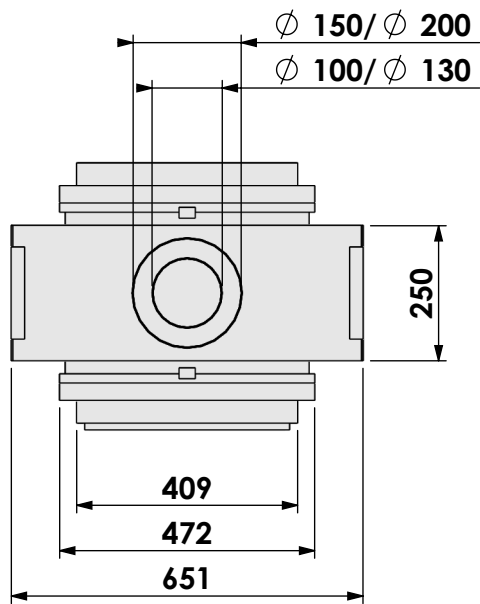

Name: **VBM Tunnel-3 hidden door convection casing**

Modifications reserved

Projection: American

Scale: 1:14

Unit: mm

Version: 0

Bellfires - Hallenstraat 17
 5531 AB Bladel - Netherlands
 Tel. +31 (0) 497 33 92 00
 Fax. +31 (0) 497 33 92 10
 Email: info@bellfires.com

Name: **VBM Tunnel-3 floating frame-hidden door**

Modifications reserved

Projection: American

Scale:

1:14

Unit:

mm

Version:

Modifications reserved

Projection: American

Scale:

1:14

Unit:

mm

Version:

0

Name: **VBM Tunnel-3 HD + 10cm stone bar- HD**

**Modifications
 reserved**

Projection:
American

Scale: **1:14**
 Unit: **mm**

Version:
0