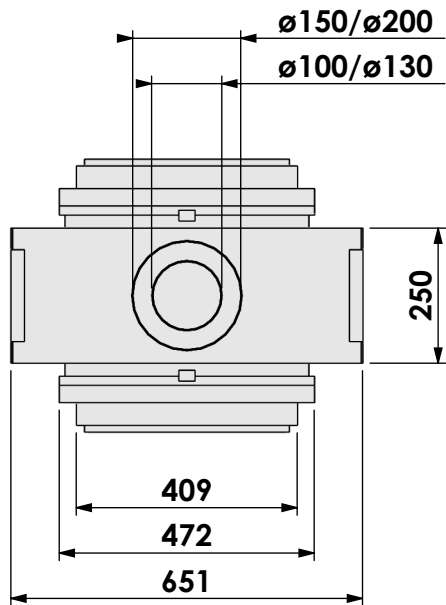

Scale:

1:14

Unit:

mm

Version:

0

Bellfires - Hallenstraat 17
 5531 AB Bladel - Netherlands
 Tel. +31 (0) 497 33 92 00
 Fax. +31 (0) 497 33 92 10
 Email: info@bellfires.com

Name: **VBM Tunnel-3 floating frame**

Modifications reserved

Projection: American

Scale: 1:14
 Unit: mm

Version: 0

* = optional extended adjustable legs max. + 350 mm

Bellfires - Hallenstraat 17
 5531 AB Bladel - Netherlands
 Tel. +31 (0) 497 33 92 00
 Fax. +31 (0) 497 33 92 10
 Email: info@bellfires.com

Name: **VBM Tunnel-3 floating frame-hidden door**

Modifications reserved

Projection: American

Scale:

1:14

Unit:

mm

Version:

Modifications reserved

Projection: American

Scale:

1:14

Unit:

mm

Version:

0