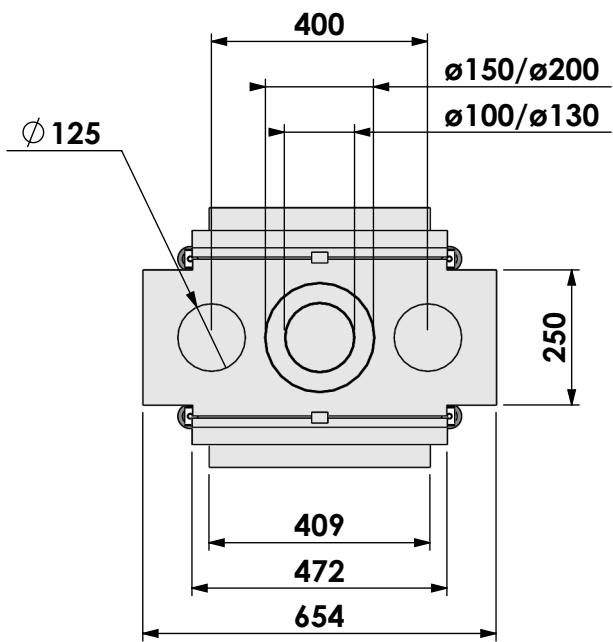

Name: **VBM Tunnel-3 floating frame convection casing**

Modifications
 reserved

Projection:
American

Scale: 1:14
 Unit: mm

Version:
 0

* = optional extended adjustable legs max. + 350 mm

Bellfires - Hallenstraat 17
 5531 AB Bladel - Netherlands
 Tel. +31 (0) 497 33 92 00
 Fax. +31 (0) 497 33 92 10
 Email: info@bellfires.com

Name: **VBM Tunnel-3 floating frame-hidden door**

Modifications reserved

Projection: American

Scale:

1:14

Unit:

mm

Version:

Modifications reserved

Projection: American

Scale:

1:14

Unit:

mm

Version:

0

Name: **VBM Tunnel-3 HD + 10cm stone bar- HD**

**Modifications
 reserved**

Projection:
American

Scale: **1:14**
 Unit: **mm**

Version:
0