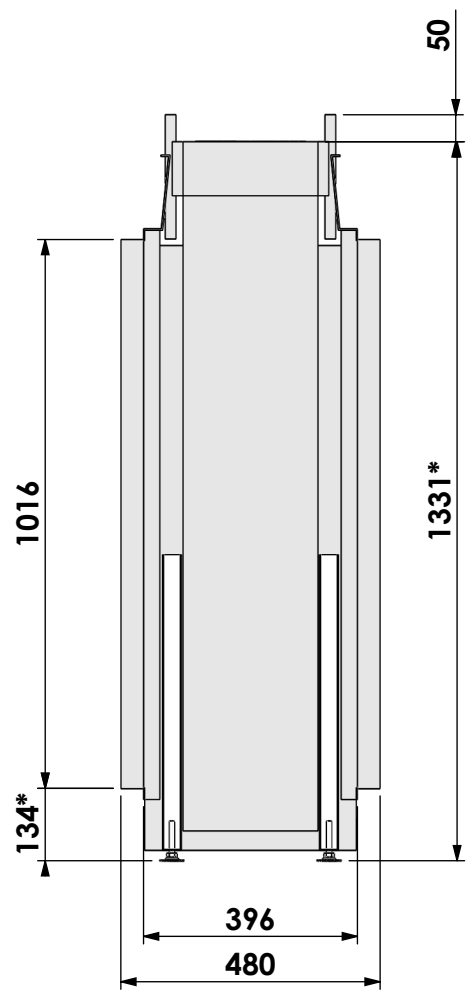

Name: **VBM Tunnel-3 floating frame convection casing**

Modifications
 reserved

Projection:
American

Scale: 1:14
 Unit: mm

Version:
 0

* = optional extended adjustable legs max. + 350 mm

Bellfires - Hallenstraat 17
 5531 AB Bladel - Netherlands
 Tel. +31 (0) 497 33 92 00
 Fax. +31 (0) 497 33 92 10
 Email: info@bellfires.com

Name: **VBM Tunnel-3 floating frame-hidden door**

Modifications reserved

Projection: American

Scale:

1:14

Unit:

mm

Version: