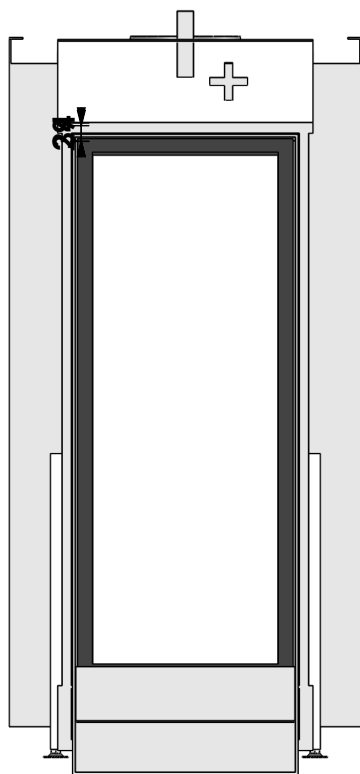

* = optional extended adjustable legs max. + 350 mm

Bellfires - Hallenstraat 17
5531 AB Bladel - Netherlands
Tel. +31 (0) 497 33 92 00
Fax. +31 (0) 497 33 92 10
Email: info@bellfires.com

Name: **VBM Tunnel-3 HD + 10cm stone bar- HD**

**Modifications
reserved**

Projection:
American

Scale: **1:14**
Unit: **mm**

Version:
0