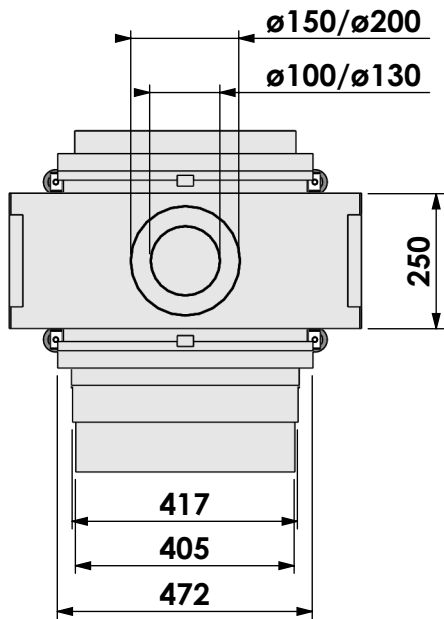

Modifications reserved

Projection: American

Scale:

1:14

Unit:

mm

Version:

0

Scale:

1:14

Unit:

mm

Version:

0

Bellfires - Hallenstraat 17
 5531 AB Bladel - Netherlands
 Tel. +31 (0) 497 33 92 00
 Fax. +31 (0) 497 33 92 10
 Email: info@bellfires.com

Name: **VBM Tunnel-3 HD + 10cm- HD**

Modifications reserved

Projection: American

Scale: 1:14
 Unit: mm

Version: 0

* = optional extended adjustable legs max. + 350 mm

Bellfires - Hallenstraat 17
 5531 AB Bladel - Netherlands
 Tel. +31 (0) 497 33 92 00
 Fax. +31 (0) 497 33 92 10
 Email: info@bellfires.com

Name: **VBM Tunnel-3 HD + 10cm stone bar- HD**

**Modifications
 reserved**

Projection:
American

Scale: **1:14**
 Unit: **mm**

Version:
0