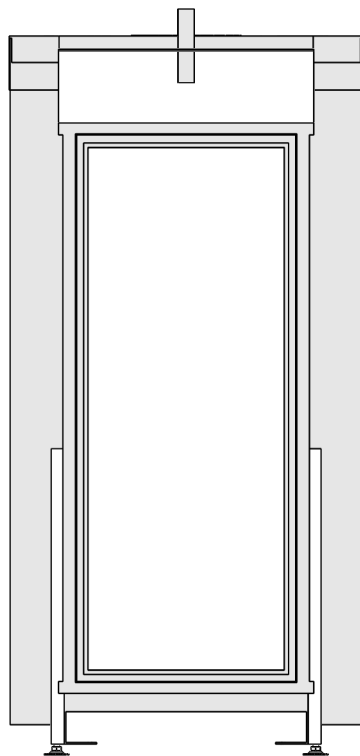

* = optional extended adjustable legs max. + 350 mm

Bellfires - Hallenstraat 17
5531 AB Bladel - Netherlands
Tel. +31 (0) 497 33 92 00
Fax. +31 (0) 497 33 92 10
Email: info@bellfires.com

Name: **VBM Tunnel-3 floating frame convection casing**

Modifications
reserved

Projection:
American

Scale: 1:14
Unit: mm

Version:
0