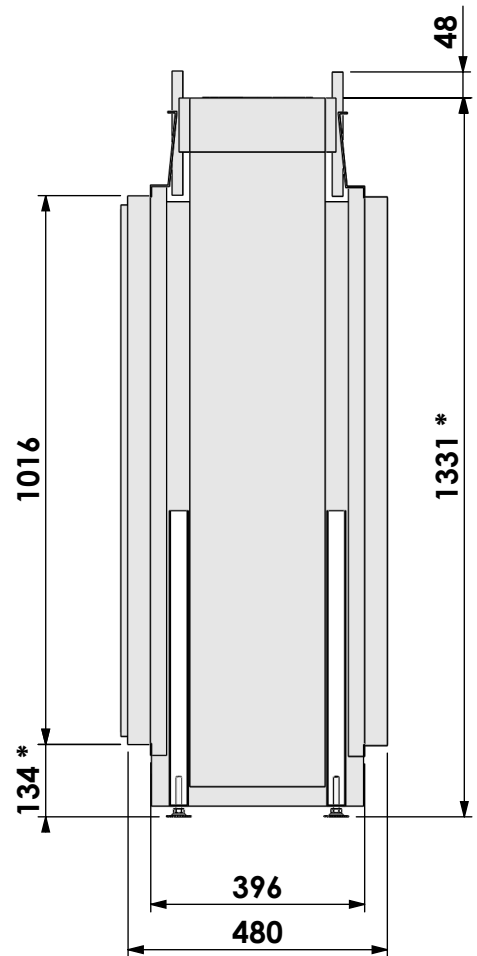

* = optional extended adjustable legs max. + 350 mm

Bellfires - Hallenstraat 17
5531 AB Bladel - Netherlands
Tel. +31 (0) 497 33 92 00
Fax. +31 (0) 497 33 92 10
Email: info@bellfires.com

Name: **VBM Tunnel-3 FF HD convection casing**

Modifications reserved

Projection: American

Scale:

1:14

Unit:

mm

Version:

0