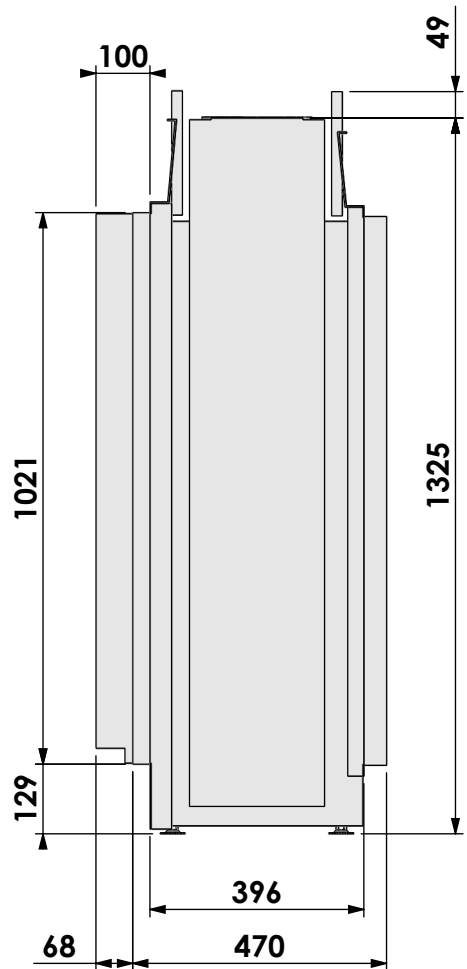

Modifications reserved

Projection: American

Scale:

1:14

Unit:

mm

Version:

0

Scale:

1:14

Unit:

mm

Version:

0

Bellfires - Hallenstraat 17
 5531 AB Bladel - Netherlands
 Tel. +31 (0) 497 33 92 00
 Fax. +31 (0) 497 33 92 10
 Email: info@bellfires.com

Name: **VBM Tunnel-3 HD + 10cm- HD**

Modifications reserved

Projection: American

Scale: 1:14
 Unit: mm

Version: 0

* = optional extended adjustable legs max. + 350 mm

Bellfires - Hallenstraat 17
 5531 AB Bladel - Netherlands
 Tel. +31 (0) 497 33 92 00
 Fax. +31 (0) 497 33 92 10
 Email: info@bellfires.com

Name: **VBM Tunnel-3 HD + 10cm stone bar- HD**

**Modifications
 reserved**

Projection:
American

Scale: **1:14**
 Unit: **mm**

Version:
0