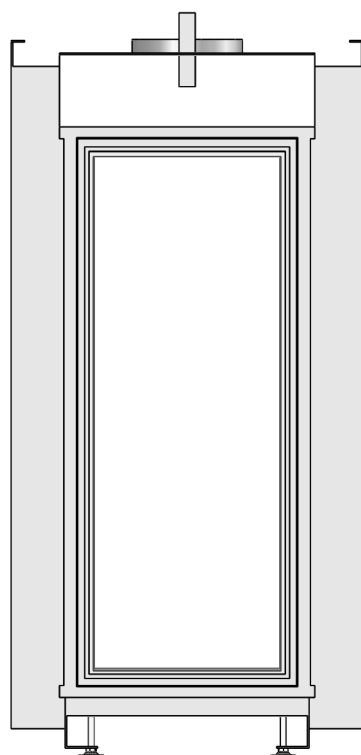

Name: **VBM Tunnel-3 hidden door convection casing**

Modifications reserved

Projection: American

Scale: 1:14

Unit: mm

Version: 0

Bellfires - Hallenstraat 17
 5531 AB Bladel - Netherlands
 Tel. +31 (0) 497 33 92 00
 Fax. +31 (0) 497 33 92 10
 Email: info@bellfires.com

Name: **VBM Tunnel-3 floating frame-hidden door**

Modifications reserved

Projection: American

Scale:

1:14

Unit:

mm

Version: