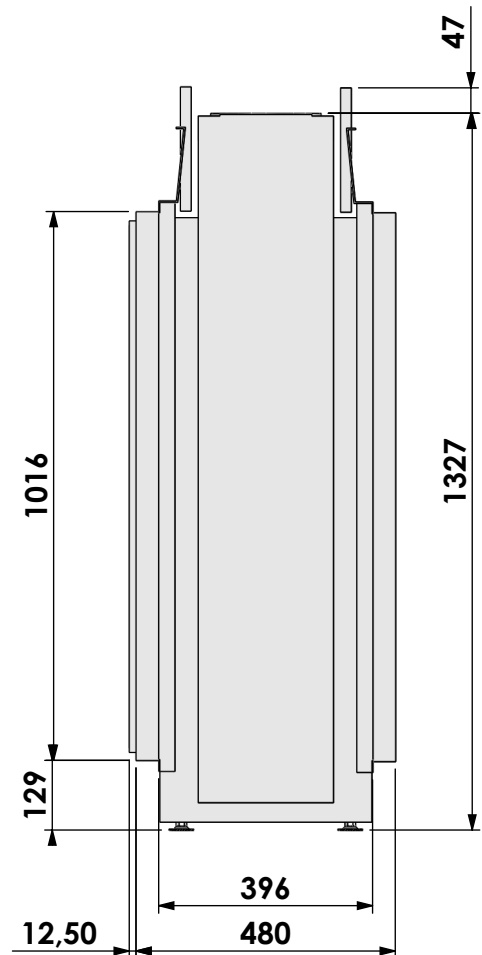

Name: **VBM Tunnel-3 hidden door convection casing**

Modifications reserved

Projection: American

Scale: 1:14

Unit: mm

Version: 0

Bellfires - Hallenstraat 17
 5531 AB Bladel - Netherlands
 Tel. +31 (0) 497 33 92 00
 Fax. +31 (0) 497 33 92 10
 Email: info@bellfires.com

Name: **VBM Tunnel-3 floating frame-hidden door**

Modifications reserved

Projection: American

Scale:

1:14

Unit:

mm

Version:

Modifications reserved

Projection: American

Scale:

1:14

Unit:

mm

Version:

0