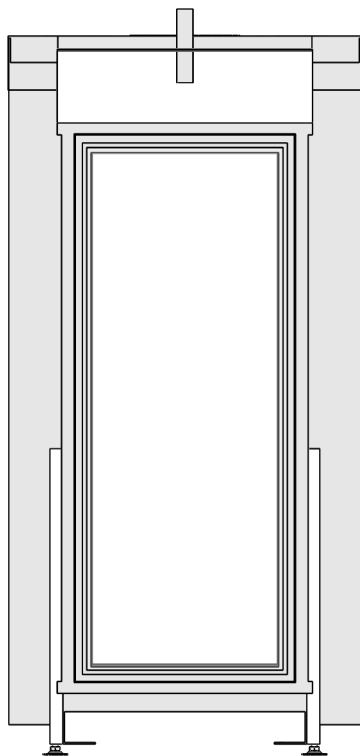

* = optional extended adjustable legs max. + 350 mm

Bellfires - Hallenstraat 17
5531 AB Bladel - Netherlands
Tel. +31 (0) 497 33 92 00
Fax. +31 (0) 497 33 92 10
Email: info@bellfires.com

Name: **VBM Tunnel-3 FF HD convection casing**

Modifications reserved

Projection: American

Scale:

1:14

Unit:

mm

Version:

0