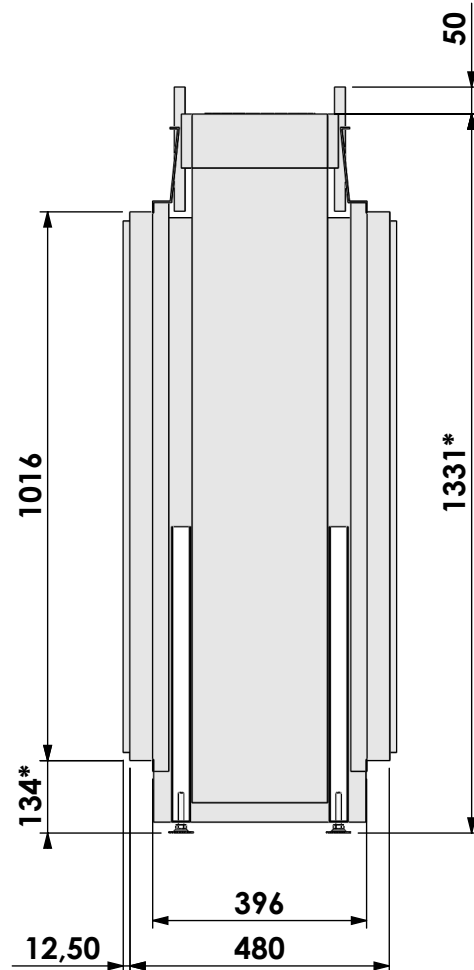

Scale:

1:14

Unit:

mm

Version:

0

Bellfires - Hallenstraat 17
 5531 AB Bladel - Netherlands
 Tel. +31 (0) 497 33 92 00
 Fax. +31 (0) 497 33 92 10
 Email: info@bellfires.com

Name: **VBM Tunnel-3 floating frame**

Modifications reserved

Projection: American

Scale: 1:14
 Unit: mm

Version: 0

* = optional extended adjustable legs max. + 350 mm

Bellfires - Hallenstraat 17
 5531 AB Bladel - Netherlands
 Tel. +31 (0) 497 33 92 00
 Fax. +31 (0) 497 33 92 10
 Email: info@bellfires.com

Name: **VBM Tunnel-3 floating frame-hidden door**

Modifications reserved

Projection: American

Scale:

1:14

Unit:

mm

Version:

Modifications reserved

Projection: American

Scale:

1:14

Unit:

mm

Version:

0