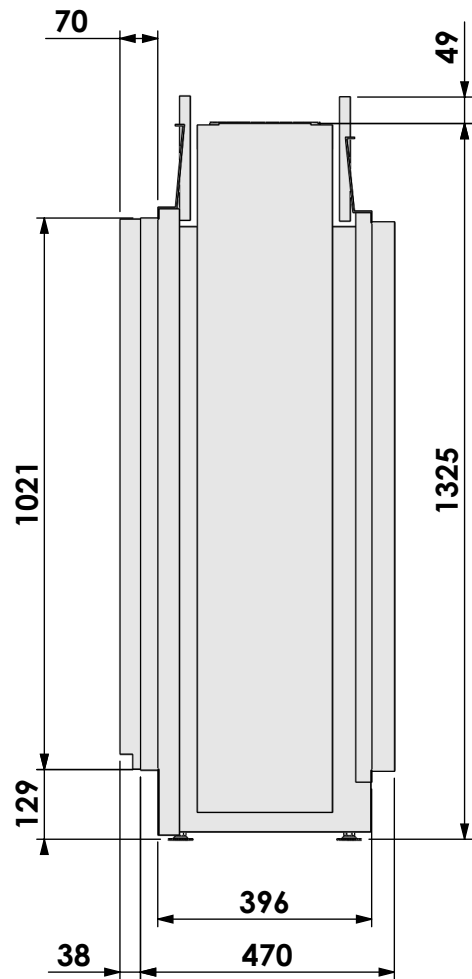

Modifications reserved

Projection: American

Scale:

1:14

Unit:

mm

Version:

0

Name: **VBM Tunnel-3 HD + 10cm stone bar- HD**

**Modifications
 reserved**

Projection:
American

Scale: **1:14**
 Unit: **mm**

Version:
0