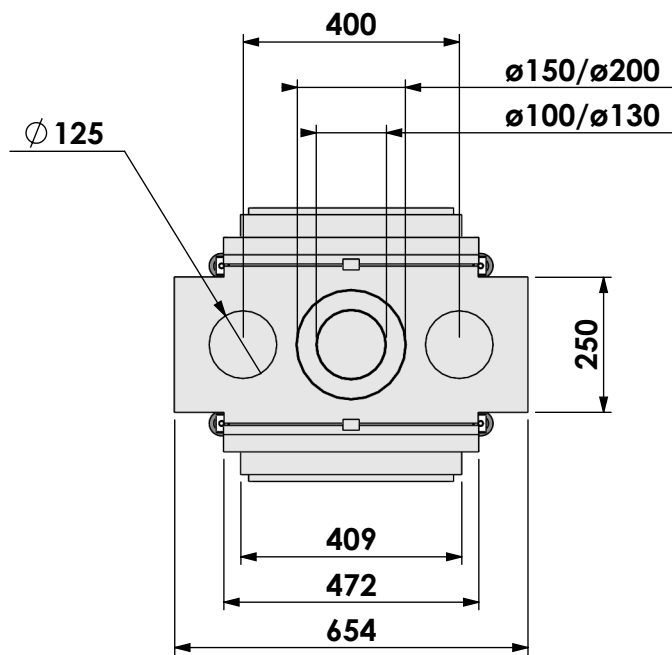

Scale:

1:14

Unit:

mm

Version:

0

Bellfires - Hallenstraat 17
 5531 AB Bladel - Netherlands
 Tel. +31 (0) 497 33 92 00
 Fax. +31 (0) 497 33 92 10
 Email: info@bellfires.com

Name: **VBM Tunnel-3 floating frame**

Modifications reserved

Projection: American

Scale: 1:14
 Unit: mm

Version: 0

* = optional extended adjustable legs max. + 350 mm

Bellfires - Hallenstraat 17
 5531 AB Bladel - Netherlands
 Tel. +31 (0) 497 33 92 00
 Fax. +31 (0) 497 33 92 10
 Email: info@bellfires.com

Name: **VBM Tunnel-3 floating frame-hidden door**

Modifications reserved

Projection: American

Scale:

1:14

Unit:

mm

Version:

Modifications reserved

Projection: American

Scale:

1:14

Unit:

mm

Version:

0