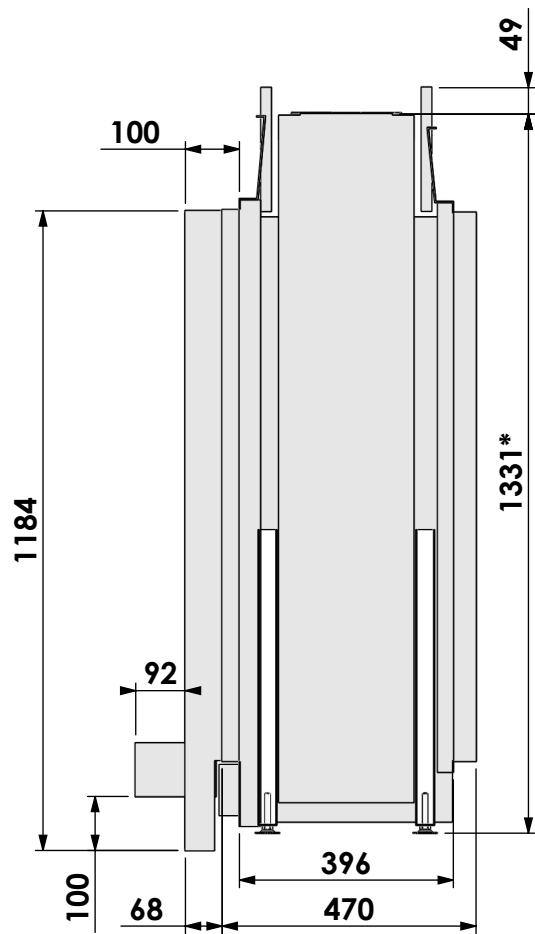

Modifications reserved

Projection: American

Scale:

1:14

Unit:

mm

Version:

0

Scale:

1:14

Unit:

mm

Version:

0

Bellfires - Hallenstraat 17
 5531 AB Bladel - Netherlands
 Tel. +31 (0) 497 33 92 00
 Fax. +31 (0) 497 33 92 10
 Email: info@bellfires.com

Name: **VBM Tunnel-3 HD + 10cm- HD**

Modifications reserved

Projection: American

Scale: 1:14
 Unit: mm

Version: 0

* = optional extended adjustable legs max. + 350 mm

Bellfires - Hallenstraat 17
 5531 AB Bladel - Netherlands
 Tel. +31 (0) 497 33 92 00
 Fax. +31 (0) 497 33 92 10
 Email: info@bellfires.com

Name: **VBM Tunnel-3 HD + 10cm stone bar- HD**

**Modifications
 reserved**

Projection:
American

Scale: **1:14**
 Unit: **mm**

Version:
0