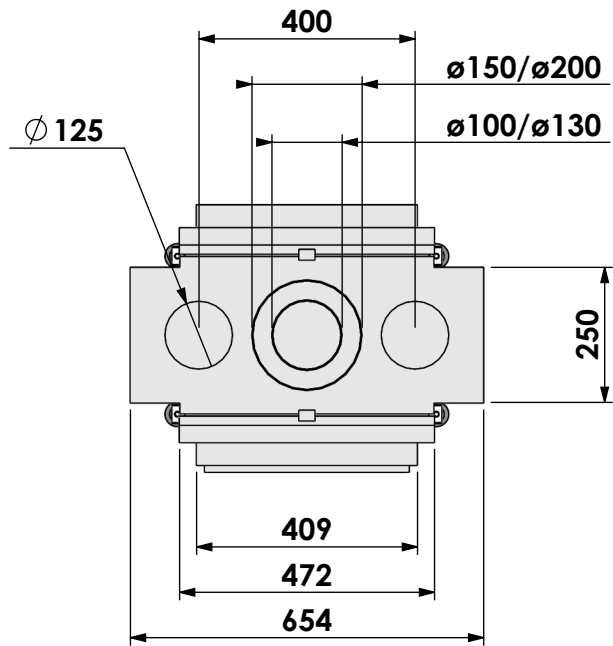

* = optional extended adjustable legs max. + 350 mm

Bellfires - Hallenstraat 17
5531 AB Bladel - Netherlands
Tel. +31 (0) 497 33 92 00
Fax. +31 (0) 497 33 92 10
Email: info@bellfires.com

Name: **VBM Tunnel-3 FF HD convection casing**

Modifications reserved

Projection: American

Scale:

1:14

Unit:

mm

Version:

0