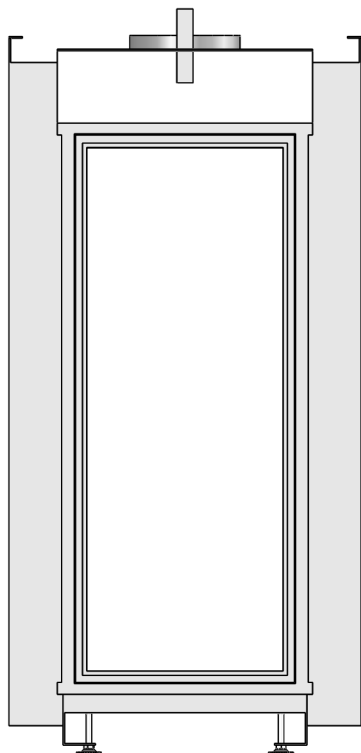

Bellfires - Hallenstraat 17
5531 AB Bladel - Netherlands
Tel. +31 (0) 497 33 92 00
Fax. +31 (0) 497 33 92 10
Email: info@bellfires.com

Name: **VBM Tunnel-3 floating frame**

Modifications reserved

Projection: American

Scale: 1:14
Unit: mm

Version: 0