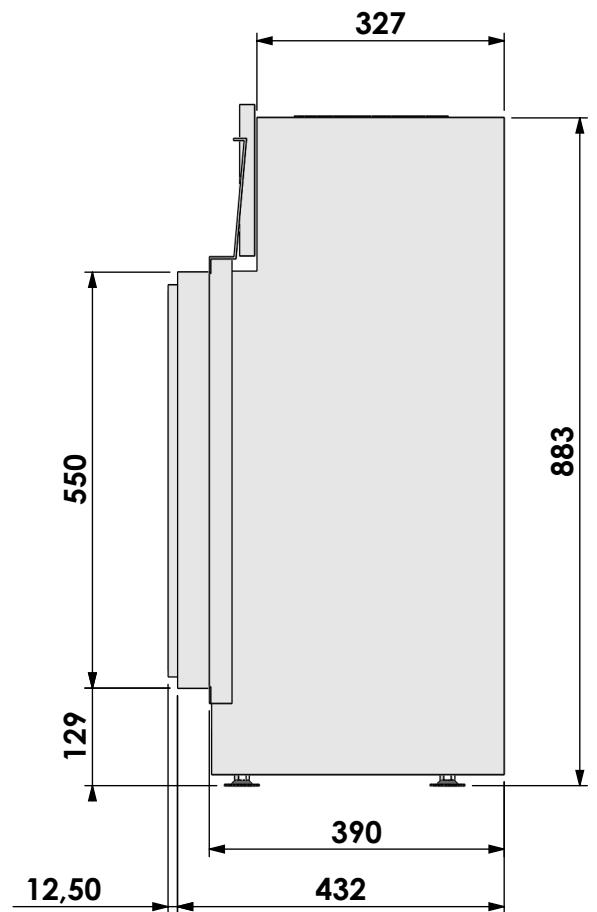

Bellfires - Hallenstraat 17
5531 AB Bladel - Netherlands
Tel. +31 (0) 497 33 92 00
Fax. +31 (0) 497 33 92 10
Email: info@bellfires.com

Name: **Topsham Small-3 floating frame**

Modifications reserved

Projection: American

Scale: 1:10

Unit: mm

Version: 0