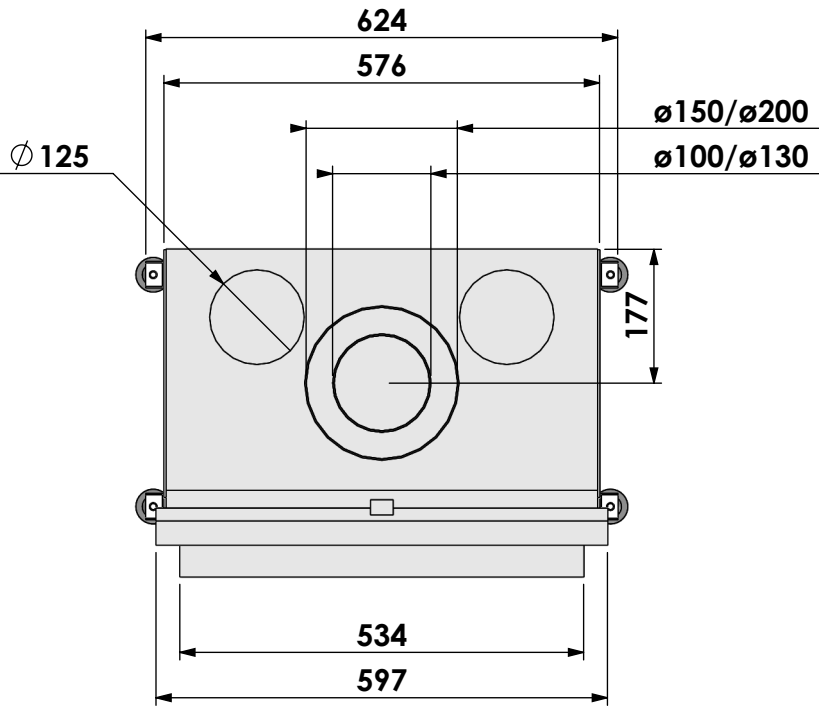

Modifications reserved

Projection: American

Scale: 1:10

Unit: mm

Version: 0

* = optional extended adjustable legs max. + 350 mm

Bellfires - Hallenstraat 17
 5531 AB Bladel - Netherlands
 Tel. +31 (0) 497 33 92 00
 Fax. +31 (0) 497 33 92 10
 Email: info@bellfires.com

Name: **Topsham Small-3 floating frame convection casing**

Modifications reserved

Projection: American

Scale: **1:10**
 Unit: **mm**

Version: **0**

* = optional extended adjustable legs max. + 350 mm

Bellfires - Hallenstraat 17
 5531 AB Bladel - Netherlands
 Tel. +31 (0) 497 33 92 00
 Fax. +31 (0) 497 33 92 10
 Email: info@bellfires.com

Name:

Topsham Small-3 hidden door+ 10cm stone bar

Modifications reserved

Projection:
American

Scale: 1:10
Unit: mm

Version: 0