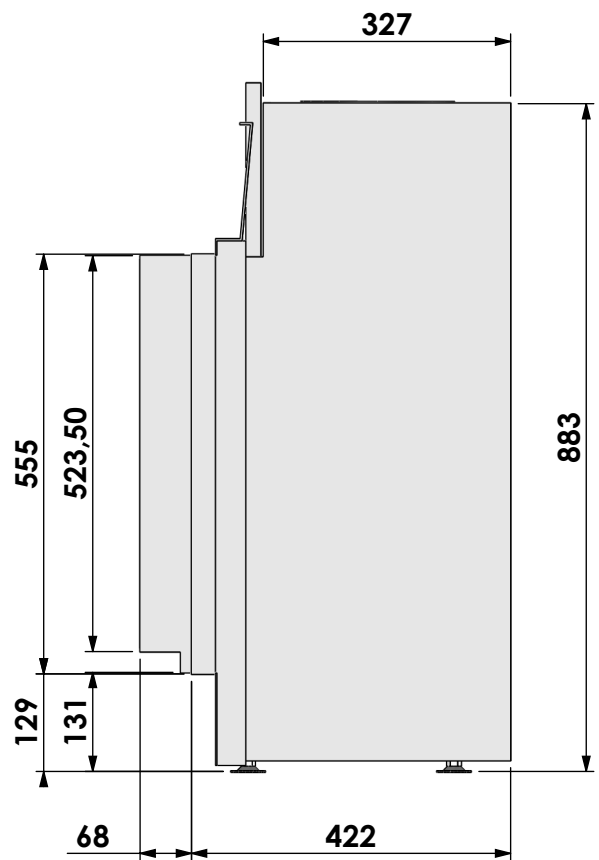

Name:

Topsham Small-3 hidden door+ 7cm

Modifications reserved

Projection:
American

Scale: 1:10
Unit: mm

Version: 0

Bellfires - Hallenstraat 17
 5531 AB Bladel - Netherlands
 Tel. +31 (0) 497 33 92 00
 Fax. +31 (0) 497 33 92 10
 Email: info@bellfires.com

Name:

Topsham Small-3 hidden door+ 10cm

Modifications reserved

Projection:
American

Scale: **1:10**
Unit: **mm**

Version: **0**

* = optional extended adjustable legs max. + 350 mm

Bellfires - Hallenstraat 17
 5531 AB Bladel - Netherlands
 Tel. +31 (0) 497 33 92 00
 Fax. +31 (0) 497 33 92 10
 Email: info@bellfires.com

Name:

Topsham Small-3 hidden door+ 10cm stone bar

Modifications reserved

Projection:
American

Scale: 1:10
Unit: mm

Version: 0