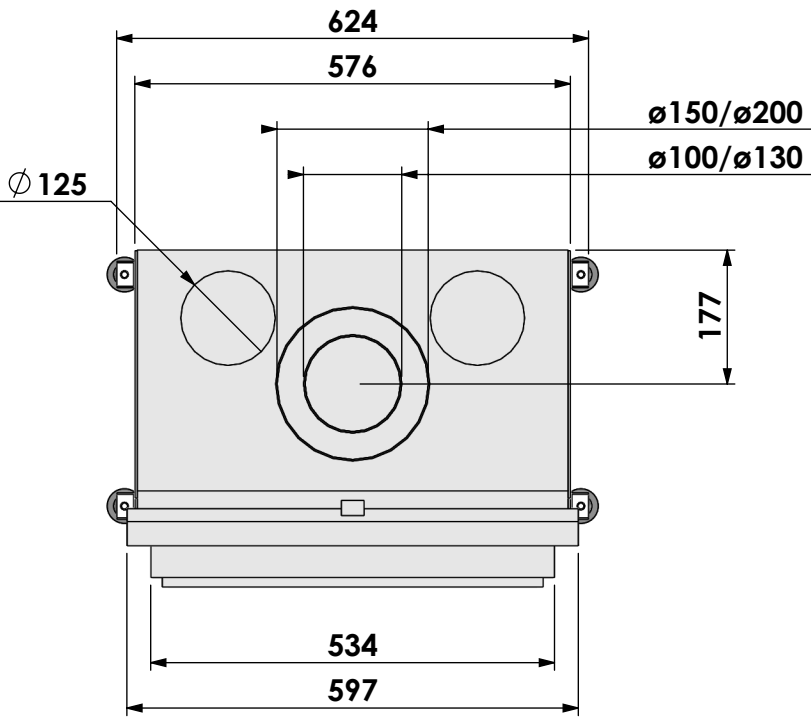

Modifications reserved

Projection: American

Scale: 1:10

Unit: mm

Version: 0

* = optional extended adjustable legs max. + 350 mm

Bellfires - Hallenstraat 17
 5531 AB Bladel - Netherlands
 Tel. +31 (0) 497 33 92 00
 Fax. +31 (0) 497 33 92 10
 Email: info@bellfires.com

Name:

Topsham Small-3 hidden door+ 10cm stone bar

Modifications reserved

Projection:
American

Scale: 1:10
Unit: mm

Version: 0