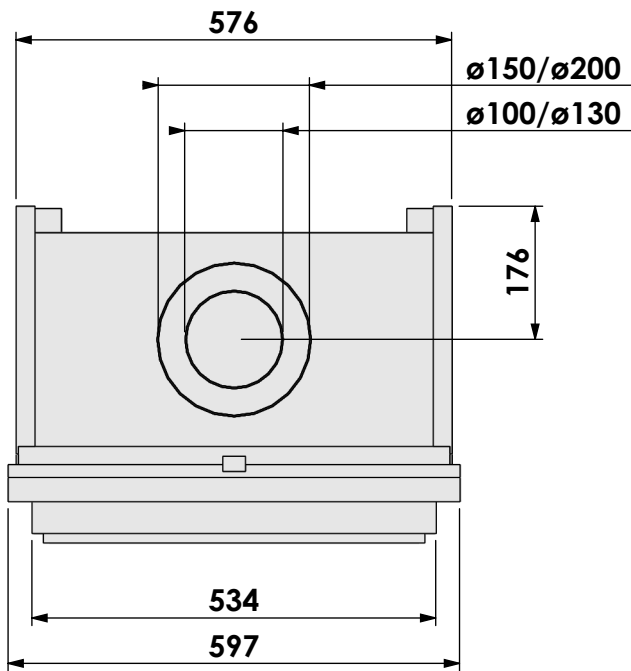

Bellfires - Hallenstraat 17
5531 AB Bladel - Netherlands
Tel. +31 (0) 497 33 92 00
Fax. +31 (0) 497 33 92 10
Email: info@bellfires.com

Name: **Topsham Small-3 floating frame**

Modifications reserved

Projection: American

Scale: 1:10

Unit: mm

Version: 0