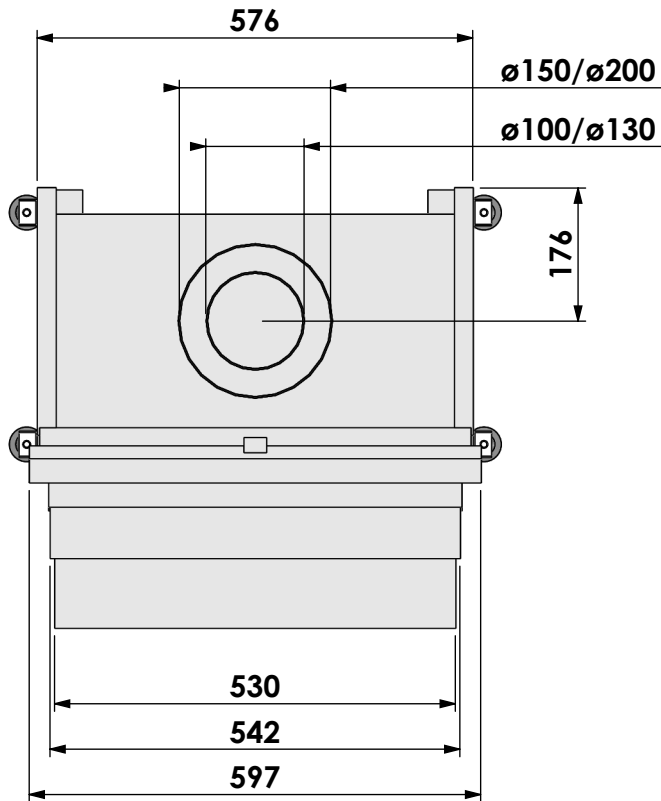

Name:

Topsham Small-3 hidden door+ 10cm

Modifications reserved

Projection:
American

Scale: **1:10**
Unit: **mm**

Version: **0**

* = optional extended adjustable legs max. + 350 mm

Bellfires - Hallenstraat 17
 5531 AB Bladel - Netherlands
 Tel. +31 (0) 497 33 92 00
 Fax. +31 (0) 497 33 92 10
 Email: info@bellfires.com

Name:

Topsham Small-3 hidden door+ 10cm stone bar

Modifications reserved

Projection:
American

Scale: 1:10
Unit: mm

Version: 0