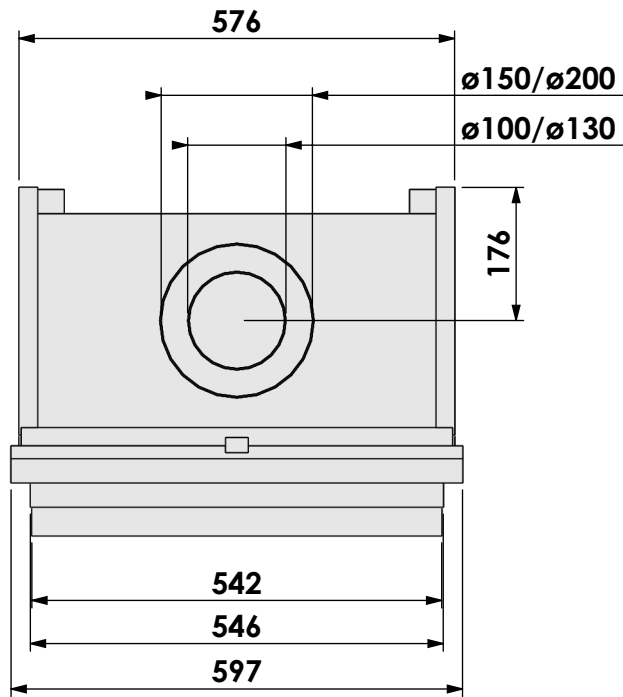

Name: **Topsham Small-3 hidden door convection casing**

Modifications reserved

Projection: American

Scale: 1:10

Unit: mm

Version: 0

Bellfires - Hallenstraat 17
 5531 AB Bladel - Netherlands
 Tel. +31 (0) 497 33 92 00
 Fax. +31 (0) 497 33 92 10
 Email: info@bellfires.com

Name:

Topsham Small-3 hidden door+ 7cm

Modifications reserved

Projection:
American

Scale: 1:10
Unit: mm

Version: 0

Bellfires - Hallenstraat 17
 5531 AB Bladel - Netherlands
 Tel. +31 (0) 497 33 92 00
 Fax. +31 (0) 497 33 92 10
 Email: info@bellfires.com

Name:

Topsham Small-3 hidden door+ 10cm stone bar

Modifications reserved

Projection:
American

Scale: 1:10
Unit: mm

Version: 0