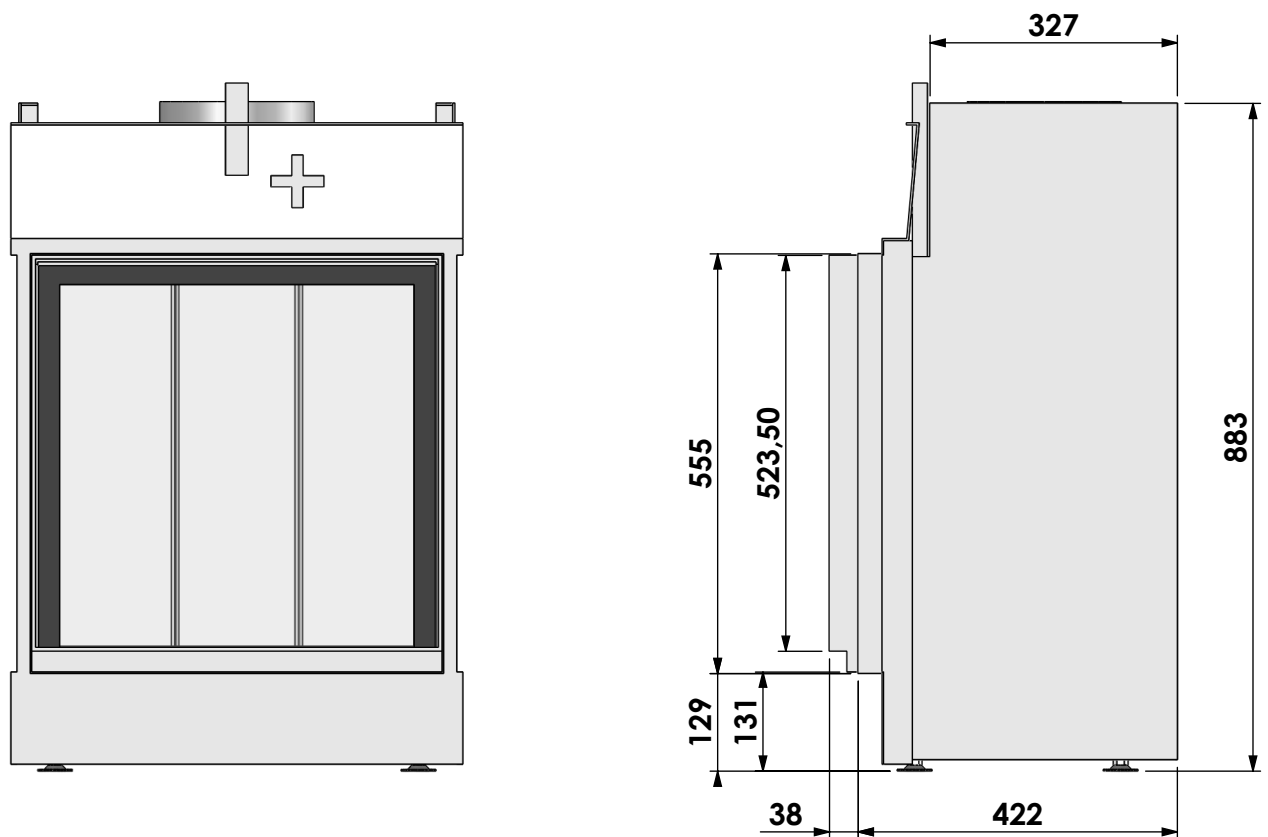

Name: **Topsham Small-3 hidden door convection casing**

Modifications reserved

Projection: American

Scale: 1:10

Unit: mm

Version: 0

Bellfires - Hallenstraat 17
 5531 AB Bladel - Netherlands
 Tel. +31 (0) 497 33 92 00
 Fax. +31 (0) 497 33 92 10
 Email: info@bellfires.com