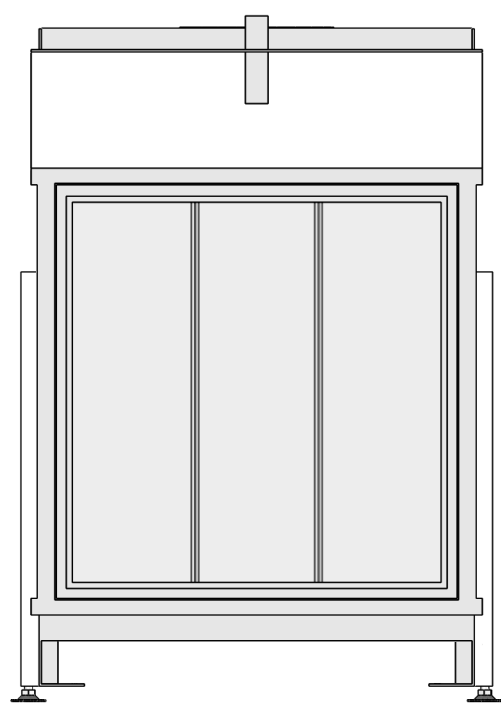

Modifications reserved

Projection: American

Scale: 1:10

Unit: mm

Version: 0

* = optional extended adjustable legs max. + 350 mm

Bellfires - Hallenstraat 17
 5531 AB Bladel - Netherlands
 Tel. +31 (0) 497 33 92 00
 Fax. +31 (0) 497 33 92 10
 Email: info@bellfires.com

Name: **Topsham Small-3 floating frame convection casing**

Modifications reserved

Projection: American

Scale: **1:10**
 Unit: **mm**

Version: **0**

* = optional extended adjustable legs max. + 350 mm

Bellfires - Hallenstraat 17
 5531 AB Bladel - Netherlands
 Tel. +31 (0) 497 33 92 00
 Fax. +31 (0) 497 33 92 10
 Email: info@bellfires.com