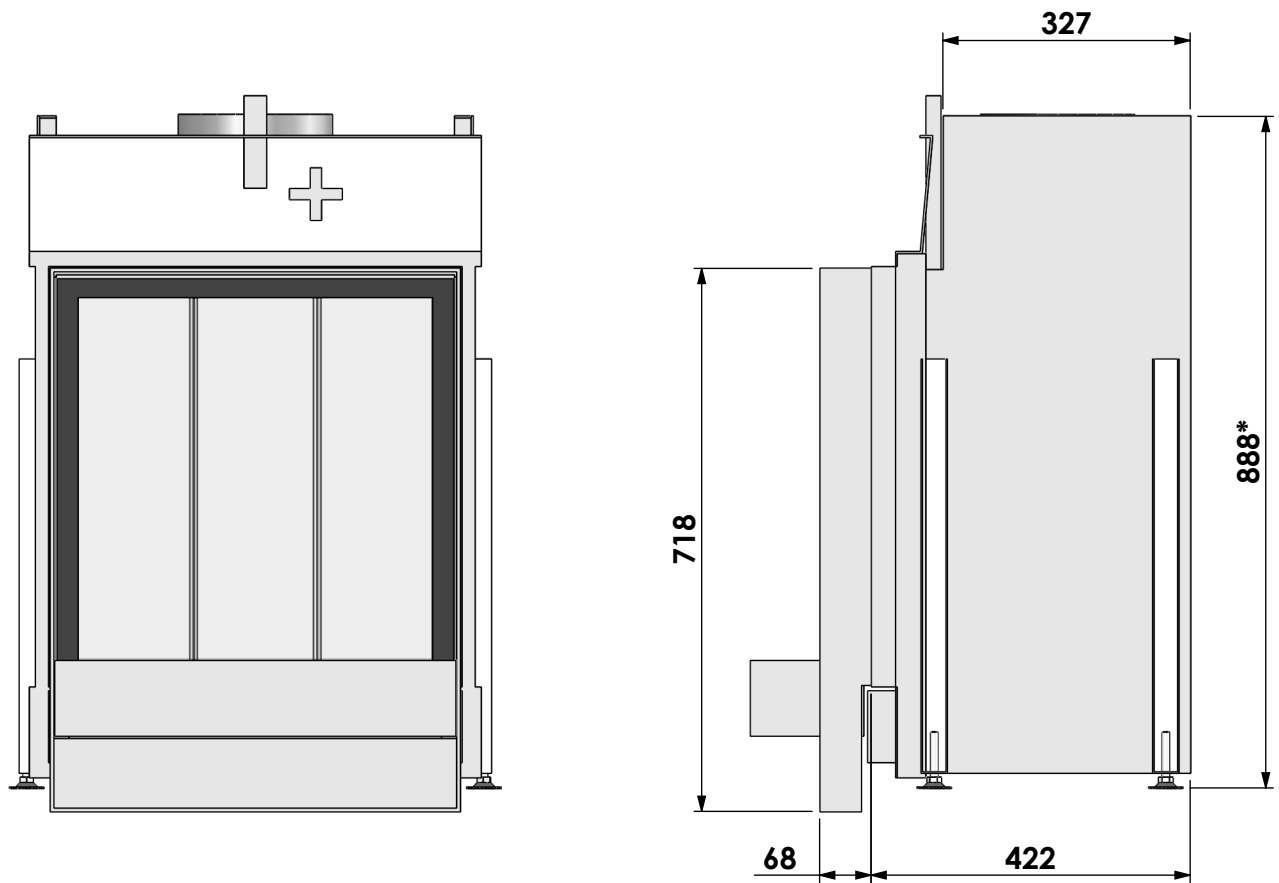

Name:

Topsham Small-3 hidden door+ 10cm

Modifications reserved

Projection:
American

Scale: **1:10**
Unit: **mm**

Version: **0**

* = optional extended adjustable legs max. + 350 mm

Bellfires - Hallenstraat 17
 5531 AB Bladel - Netherlands
 Tel. +31 (0) 497 33 92 00
 Fax. +31 (0) 497 33 92 10
 Email: info@bellfires.com

Name:

Topsham Small-3 hidden door+ 10cm stone bar

Modifications reserved

Projection:
American

Scale: 1:10
Unit: mm

Version: 0