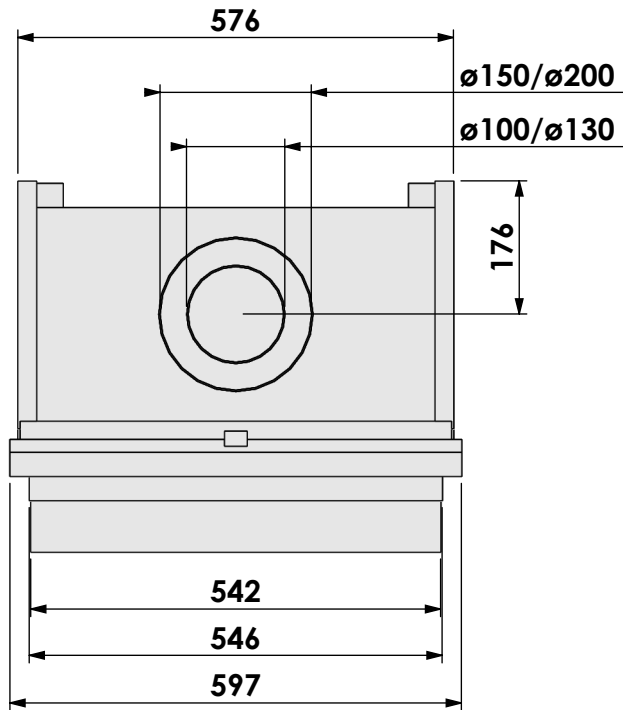

Name:

Topsham Small-3 hidden door+ 7cm

Modifications reserved

Projection:
American

Scale: 1:10
Unit: mm

Version: 0

Bellfires - Hallenstraat 17
 5531 AB Bladel - Netherlands
 Tel. +31 (0) 497 33 92 00
 Fax. +31 (0) 497 33 92 10
 Email: info@bellfires.com

Name:

Topsham Small-3 hidden door+ 10cm

Modifications reserved

Projection:
American

Scale: **1:10**
Unit: **mm**

Version: **0**

* = optional extended adjustable legs max. + 350 mm

Bellfires - Hallenstraat 17
 5531 AB Bladel - Netherlands
 Tel. +31 (0) 497 33 92 00
 Fax. +31 (0) 497 33 92 10
 Email: info@bellfires.com

Name:

Topsham Small-3 hidden door+ 10cm stone bar

Modifications reserved

Projection:
American

Scale: 1:10
Unit: mm

Version: 0