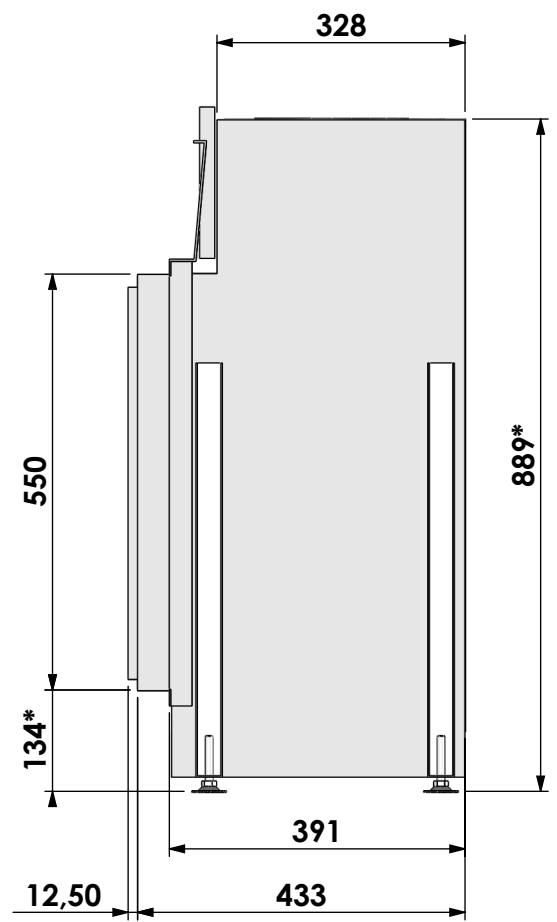

Modifications reserved

Projection: American

Scale: 1:10

Unit: mm

Version: 0

* = optional extended adjustable legs max. + 350 mm

Bellfires - Hallenstraat 17
 5531 AB Bladel - Netherlands
 Tel. +31 (0) 497 33 92 00
 Fax. +31 (0) 497 33 92 10
 Email: info@bellfires.com

Name: **Topsham Small-3 floating frame convection casing**

Modifications reserved

Projection: American

Scale: **1:10**
 Unit: **mm**

Version: **0**

* = optional extended adjustable legs max. + 350 mm

Bellfires - Hallenstraat 17
 5531 AB Bladel - Netherlands
 Tel. +31 (0) 497 33 92 00
 Fax. +31 (0) 497 33 92 10
 Email: info@bellfires.com

Name:

Topsham Small-3 hidden door+ 10cm stone bar

Modifications reserved

Projection:
American

Scale: 1:10
Unit: mm

Version: 0