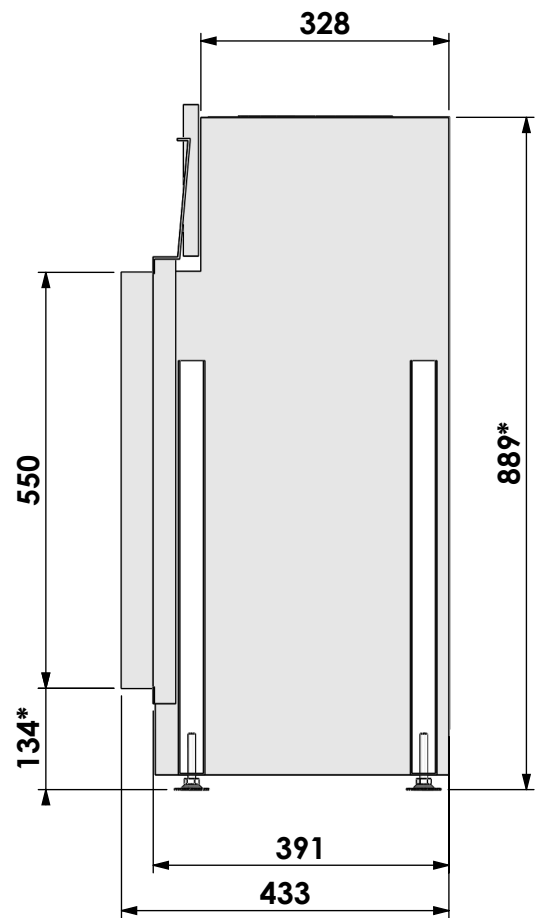

Modifications reserved

Projection: American

Scale: 1:10

Unit: mm

Version: 0

* = optional extended adjustable legs max. + 350 mm

Bellfires - Hallenstraat 17
 5531 AB Bladel - Netherlands
 Tel. +31 (0) 497 33 92 00
 Fax. +31 (0) 497 33 92 10
 Email: info@bellfires.com

Name: **Topsham Small-3 floating frame convection casing**

Modifications reserved

Projection: American

Scale: **1:10**
 Unit: **mm**

Version: **0**

* = optional extended adjustable legs max. + 350 mm

Bellfires - Hallenstraat 17
 5531 AB Bladel - Netherlands
 Tel. +31 (0) 497 33 92 00
 Fax. +31 (0) 497 33 92 10
 Email: info@bellfires.com

Name: **Topsham Small-3 hidden door convection casing**

Modifications reserved

Projection: American

Scale: 1:10

Unit: mm

Version: 0

Bellfires - Hallenstraat 17
 5531 AB Bladel - Netherlands
 Tel. +31 (0) 497 33 92 00
 Fax. +31 (0) 497 33 92 10
 Email: info@bellfires.com

Name:

Topsham Small-3 hidden door+ 10cm stone bar

Modifications reserved

Projection:
American

Scale: 1:10
Unit: mm

Version: 0