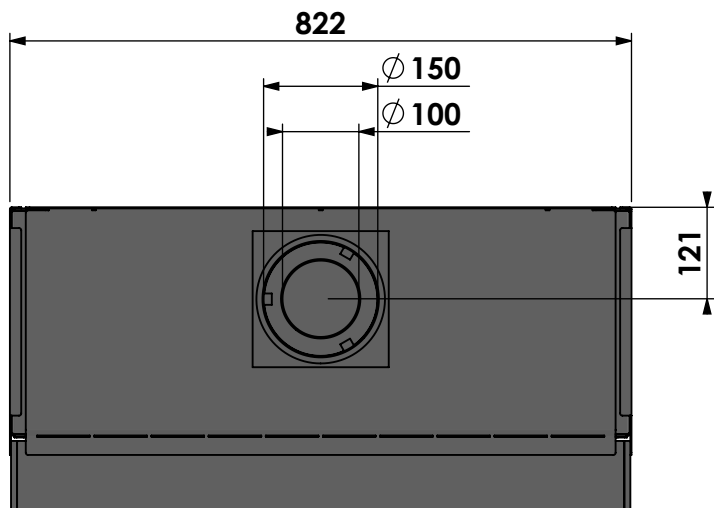

Name: **Smart Bell 80-80**

Modifications reserved

Projection: American

Scale: **1:10**
Unit: **mm**

Version: **0**

verdiept kader 50mm
 insert frame 50mm
 cadre de profondeur 50mm
 vertiefter Rahmen 50mm

bellfires