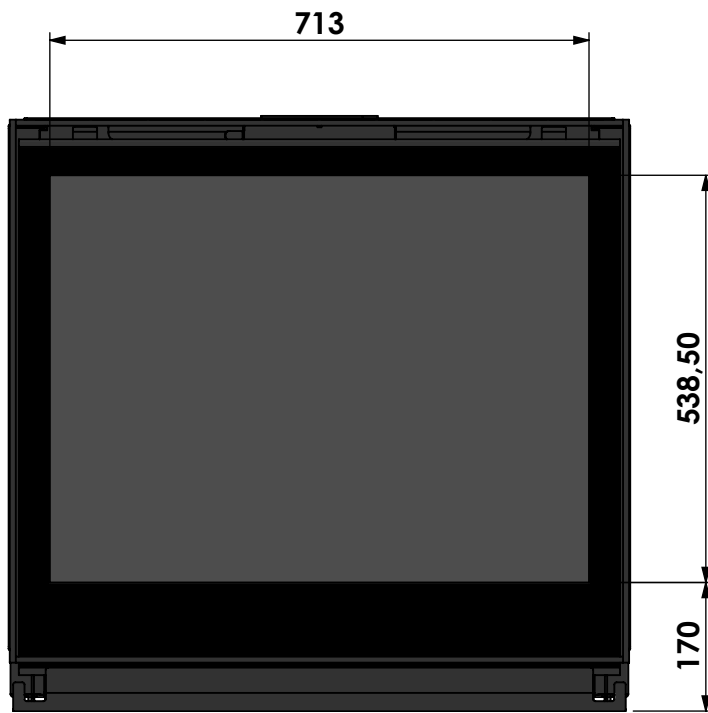

verdiept kader 15mm
insert frame 15mm
cadre de profondeur 15mm
vertiefter Rahmen 15mm

bellfires

Barbas Bellfires B.V.
Hallenstraat 17
5531 AB Bladel
The Netherlands
www.barbasbellfires.com

Name: **Smart Bell 80-80**

Modifications reserved

Projection: American

Scale: **1:10**
Unit: **mm**

Version: **0**