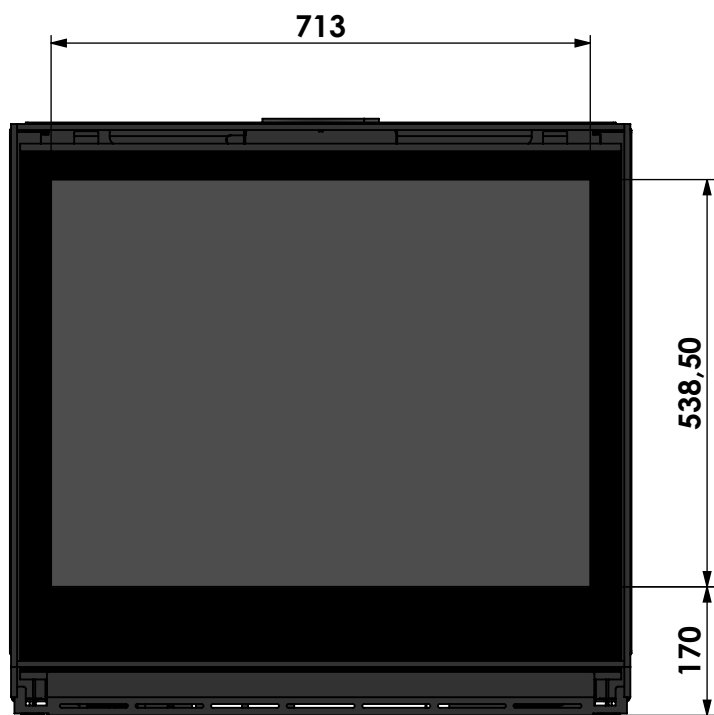

Name: **Smart Bell 80-80**

Modifications reserved

Projection: American

Scale: **1:10**
Unit: **mm**

Version: **0**

verdiept kader 50mm
 insert frame 50mm
 cadre de profondeur 50mm
 vertiefter Rahmen 50mm

bellfires