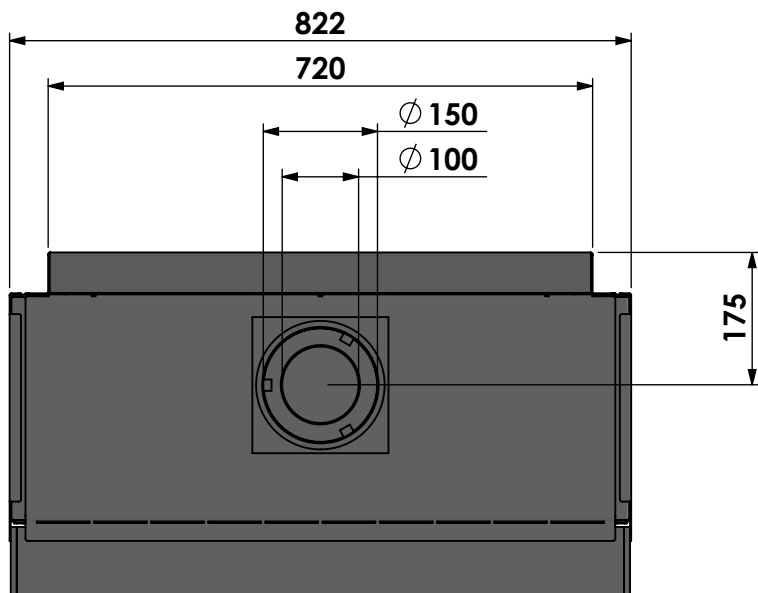

verdiept kader 50mm met convectieventilator
insert frame 50mm with convection ventilator
cadre de profondeur 50mm avec ventilateur de convection
vertiefter Rahmen 50mm mit Konvektionsventilator

bellfires

Barbas Bellfires B.V.
Hallenstraat 17
5531 AB Bladel
The Netherlands
www.barbasbellfires.com

Name: **Smart Bell 80-80**

Modifications reserved

Scale: **1:10**
Unit: **mm**

Version: **0**