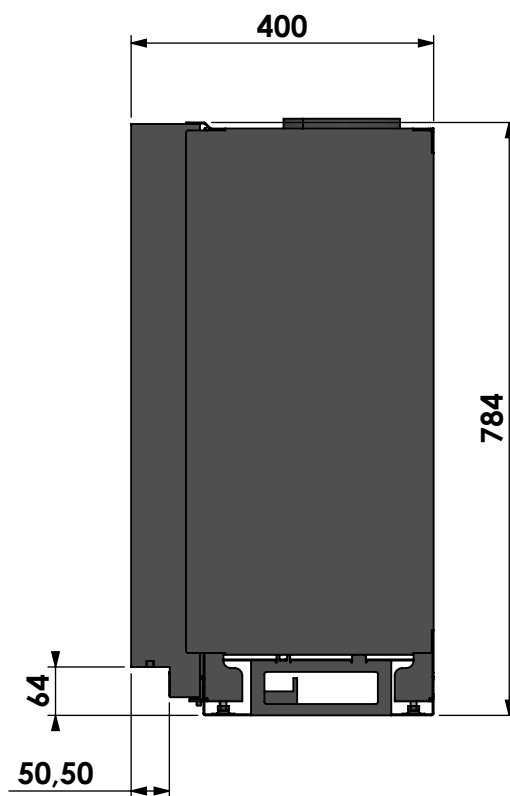

Name: **Smart Bell 80-80**

Modifications reserved

Projection: American

Scale: **1:10**
Unit: **mm**

Version: **0**

verdiept kader 50mm
 insert frame 50mm
 cadre de profondeur 50mm
 vertiefter Rahmen 50mm

bellfires