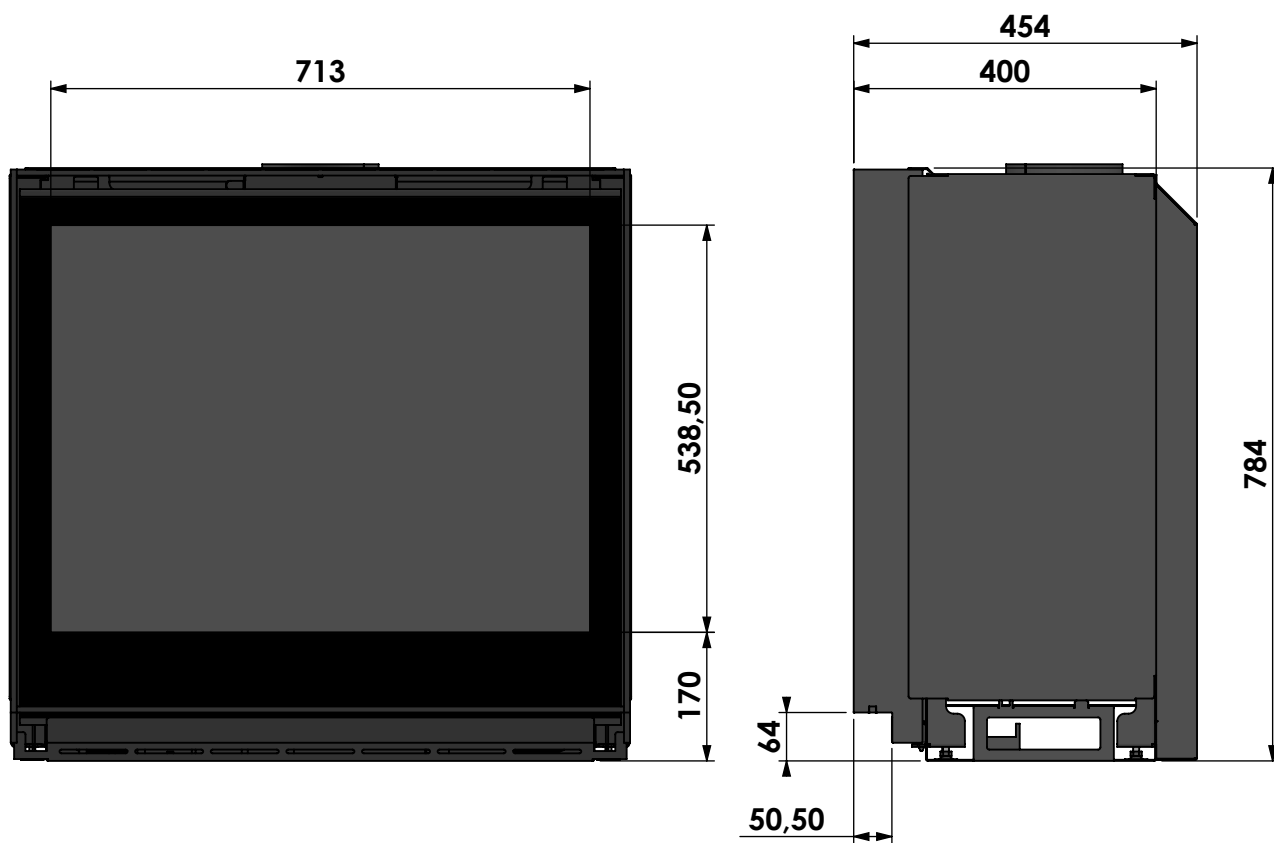

verdiept kader 50mm met convectieventilator
insert frame 50mm with convection ventilator
cadre de profondeur 50mm avec ventilateur de convection
vertiefter Rahmen 50mm mit Konvektionsventilator

bellfires

Barbas Bellfires B.V.
Hallenstraat 17
5531 AB Bladel
The Netherlands
www.barbasbellfires.com

Name: **Smart Bell 80-80**

Modifications reserved

Scale: **1:10**
Unit: **mm**

Version: **0**