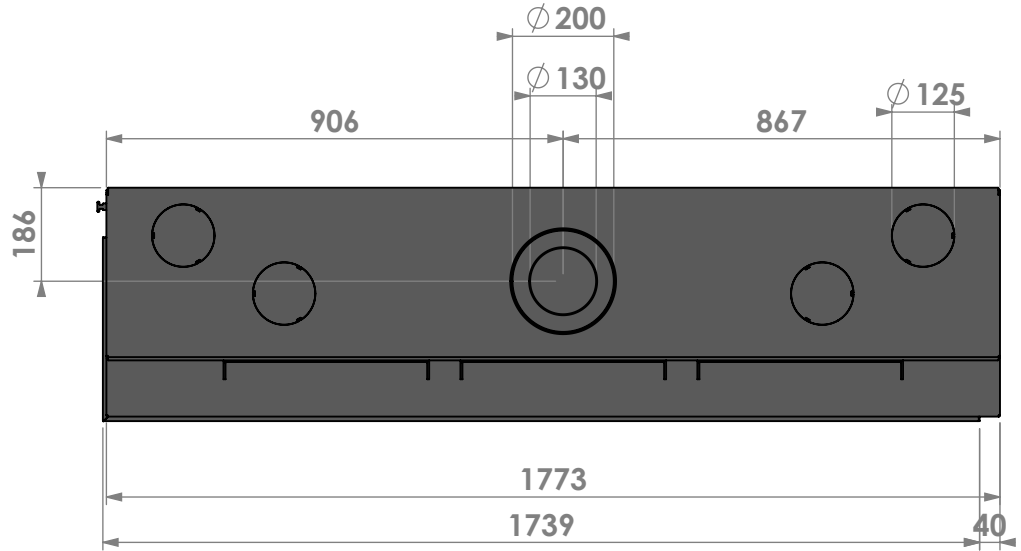

**bellfires**

Barbas Bellfires B.V.  
 Hallenstraat 17  
 5531 AB Bladel  
 The Netherlands  
 www.barbasbellfires.com

Name:

**Corner Bell XXL 3 L Hidden Door +10cm**

Modifications reserved

Projection:

Scale:

**1:15**

Version:

**0**

Unit:

**mm**

**bellfires**

Barbas Bellfires B.V.  
 Hallenstraat 17  
 5531 AB Bladel  
 The Netherlands  
 www.barbasbellfires.com

Name: **Corner Bell XXL-3 L Hidden Door**

Modifications reserved

Projection: American

Scale: **1:15**  
 Unit: **mm**

Version: **0**