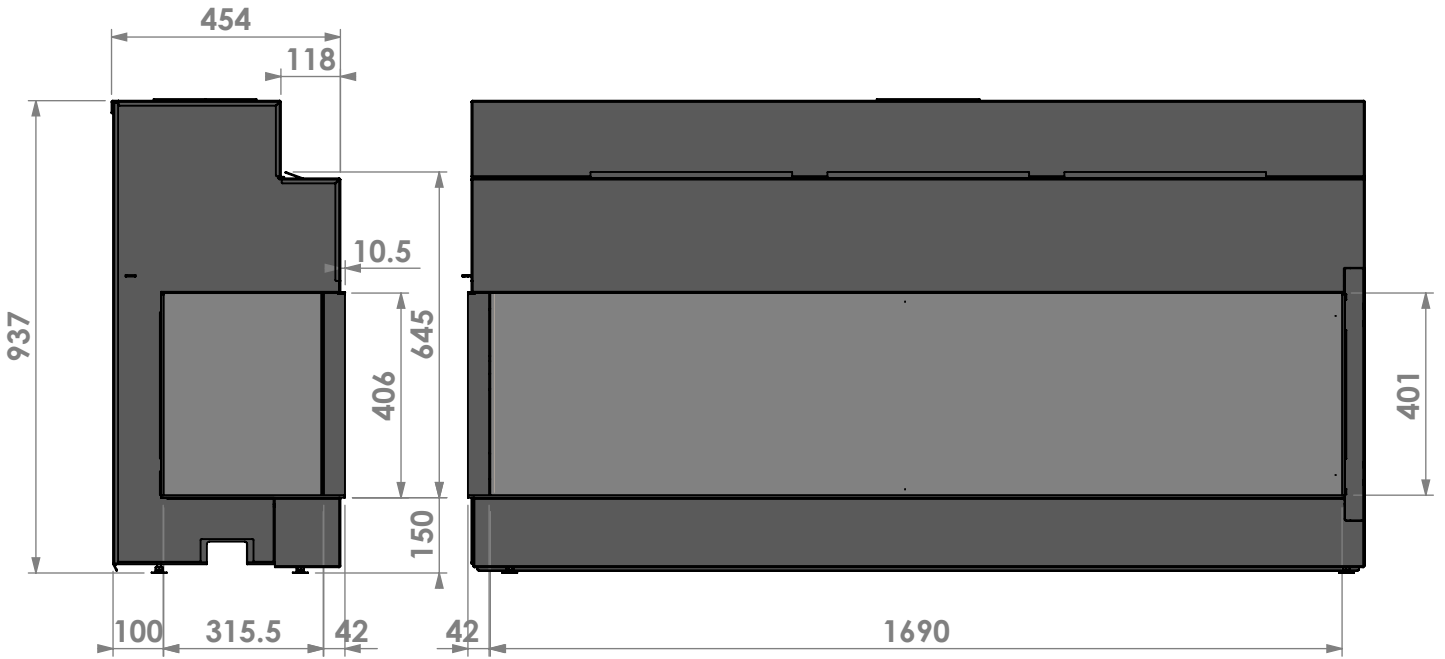

**bellfires**

Barbas Bellfires B.V.  
 Hallenstraat 17  
 5531 AB Bladel  
 The Netherlands  
 www.barbasbellfires.com

Name:

**Corner Bell XXL 3 L Hidden Door +10cm**

Modifications reserved

Projection:

Scale:

**1:15**

Version:

**0**

Unit:

**mm**

**bellfires**

Barbas Bellfires B.V.  
 Hallenstraat 17  
 5531 AB Bladel  
 The Netherlands  
 www.barbasbellfires.com

Name: **Corner Bell XXL-3 L Hidden Door**

Modifications reserved

Projection: American

Scale: **1:15**  
 Unit: **mm**

Version: **0**