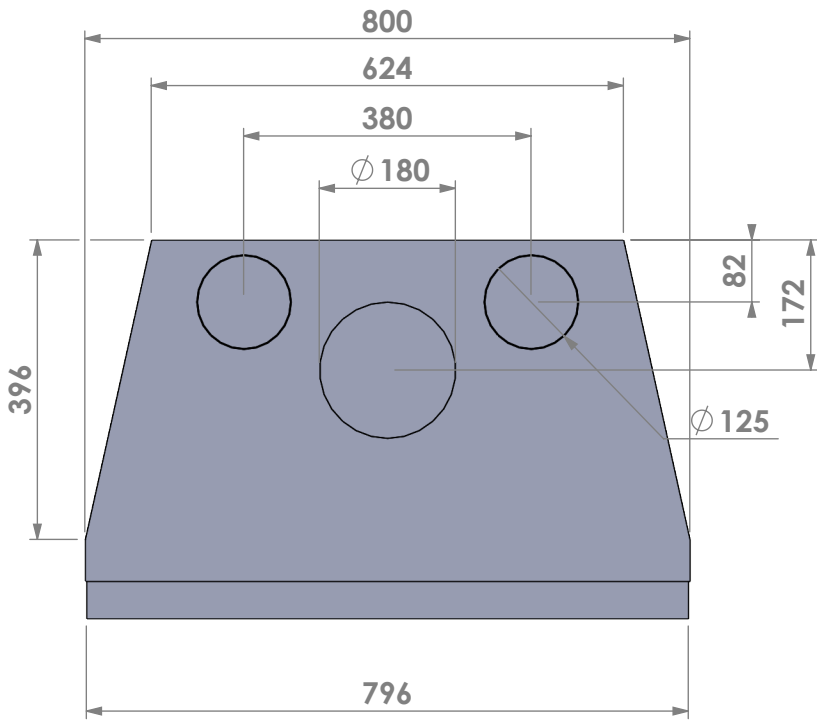

Scale: 1:10

Unit: mm

Version: 0

Barbas - Hallenstraat 17
 5531 AB Bladel - Netherlands
 Tel. +31 (0) 497 33 92 00
 Fax. +31 (0) 497 33 92 10
 Email: info@barbas.com

Name: **Universal 6-85 built-in frame**

Modifications reserved

Projection: American

Scale: 1:10

Unit: mm

Version: 0

Barbas - Hallenstraat 17
5531 AB Bladel - Netherlands
Tel. +31 (0) 497 33 92 00
Fax. +31 (0) 497 33 92 10
Email: info@barbas.com

Name: **Universal 6-85 classic frame**

Name: **Universal 6-85 insert frame**

Modifications reserved

Projection: American

Scale: 1:10

Unit: mm

Version: 0

* = optional air inlet/outlet

Barbas - Hallenstraat 17
5531 AB Bladel - Netherlands
Tel. +31 (0) 497 33 92 00
Fax. +31 (0) 497 33 92 10
Email: info@barbas.com

Name: **Universal 6-85 frameless**

Modifications reserved

Projection: American

Scale: 1:10
Unit: mm

Version: 0