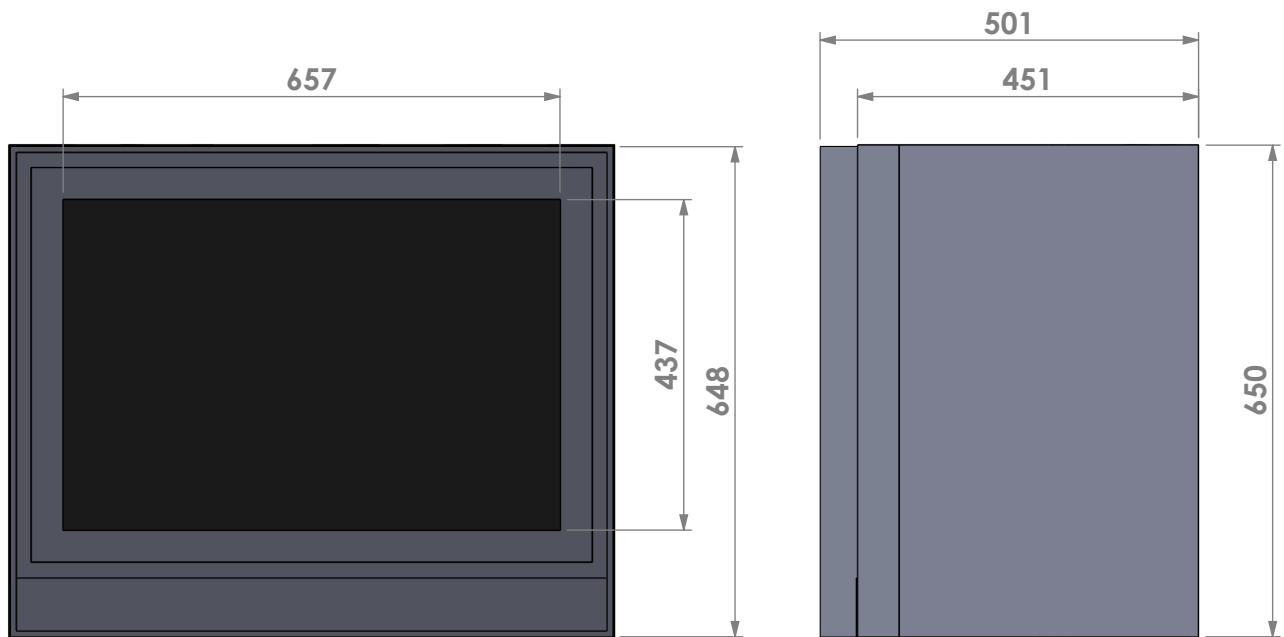

Barbas - Hallenstraat 17
5531 AB Bladel - Netherlands
Tel. +31 (0) 497 33 92 00
Fax. +31 (0) 497 33 92 10
Email: info@barbas.com

Name: **Universal 6-85 insert frame**

Modifications reserved

Projection: American

Scale: 1:10

Unit: mm

Version: 0