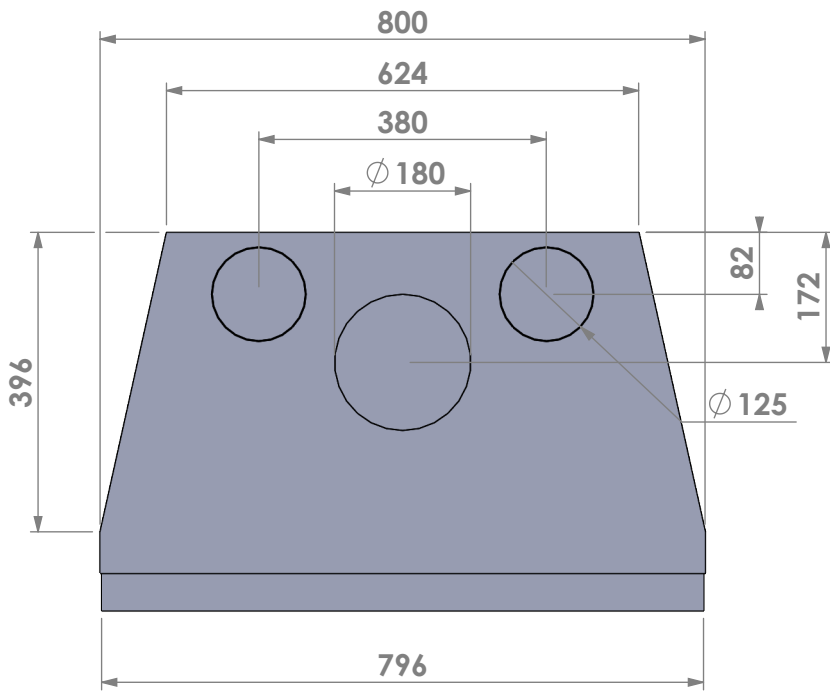

Modifications reserved

Projection: American

Scale: 1:10

Unit: mm

Version: 0

Barbas - Hallenstraat 17
 5531 AB Bladel - Netherlands
 Tel. +31 (0) 497 33 92 00
 Fax. +31 (0) 497 33 92 10
 Email: info@barbas.com

Name: **Universal 6-85 insert frame**

Modifications reserved

Projection: American

Scale: 1:10

Unit: mm

Version: 0

* = optional air inlet/outlet

Barbas - Hallenstraat 17
5531 AB Bladel - Netherlands
Tel. +31 (0) 497 33 92 00
Fax. +31 (0) 497 33 92 10
Email: info@barbas.com

Name: **Universal 6-85 frameless**

Modifications reserved

Projection: American

Scale: 1:10
Unit: mm

Version: 0