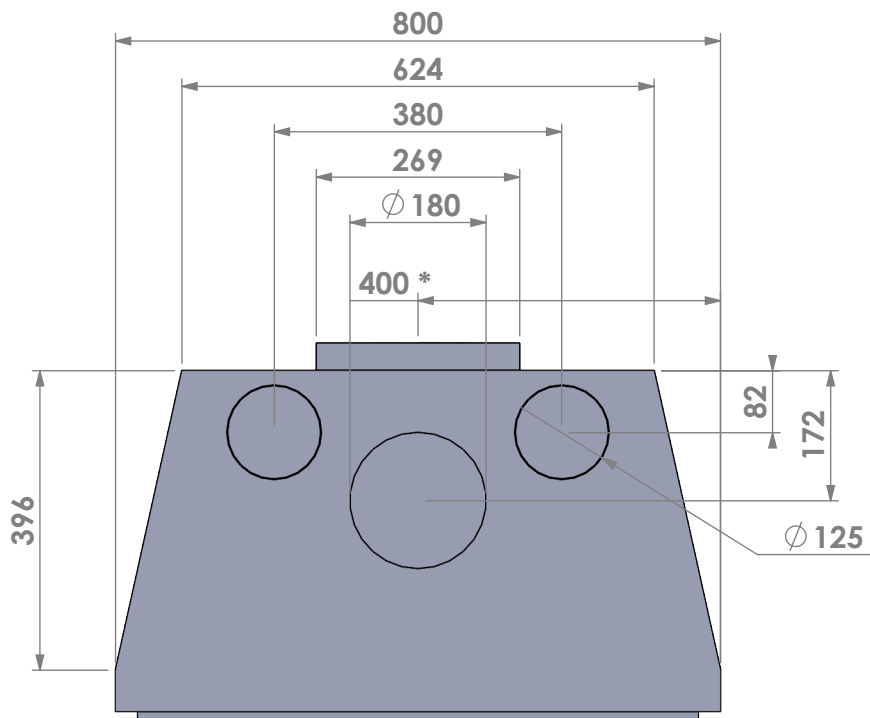

Name: **Universal 6-85 insert frame**

Modifications reserved

Projection: American

Scale: 1:10

Unit: mm

Version: 0

* = optional air inlet/outlet

Barbas - Hallenstraat 17
5531 AB Bladel - Netherlands
Tel. +31 (0) 497 33 92 00
Fax. +31 (0) 497 33 92 10
Email: info@barbas.com

Name: **Universal 6-85 frameless**

Modifications reserved

Projection: American

Scale: 1:10
Unit: mm

Version: 0