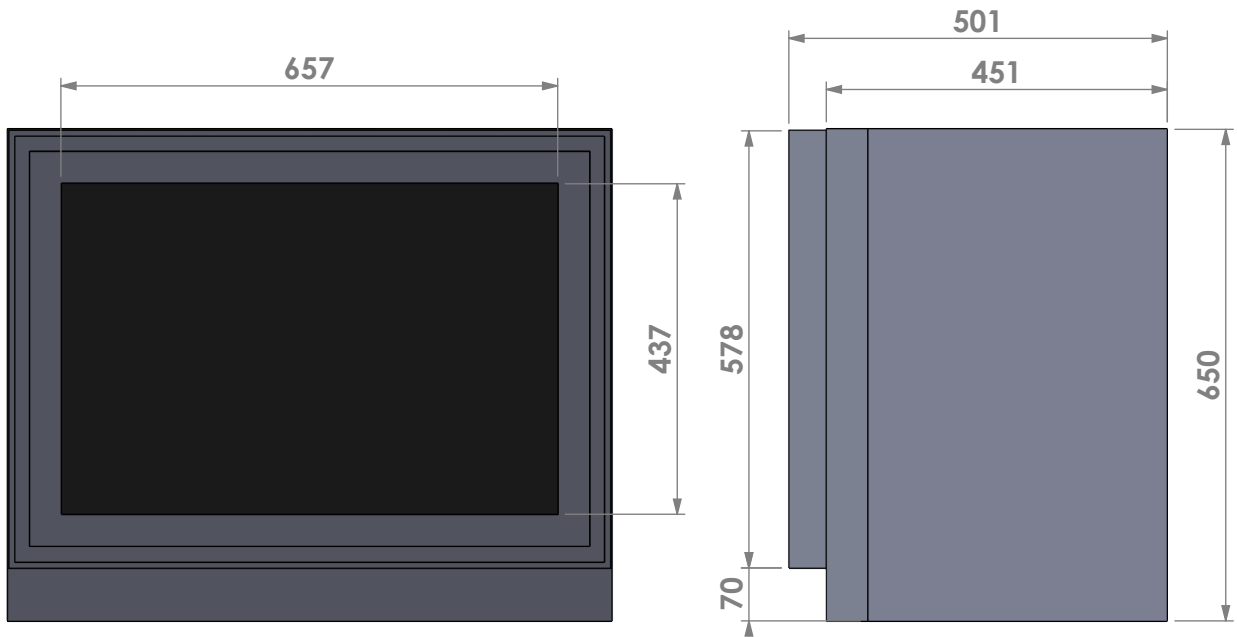

Scale: 1:10

Unit: mm

Version: 0

Barbas - Hallenstraat 17
 5531 AB Bladel - Netherlands
 Tel. +31 (0) 497 33 92 00
 Fax. +31 (0) 497 33 92 10
 Email: info@barbas.com

Name: **Universal 6-85 built-in frame**

Name: **Universal 6-85 frameless**

Modifications reserved

Projection: American

Scale: 1:10
Unit: mm

Version: 0