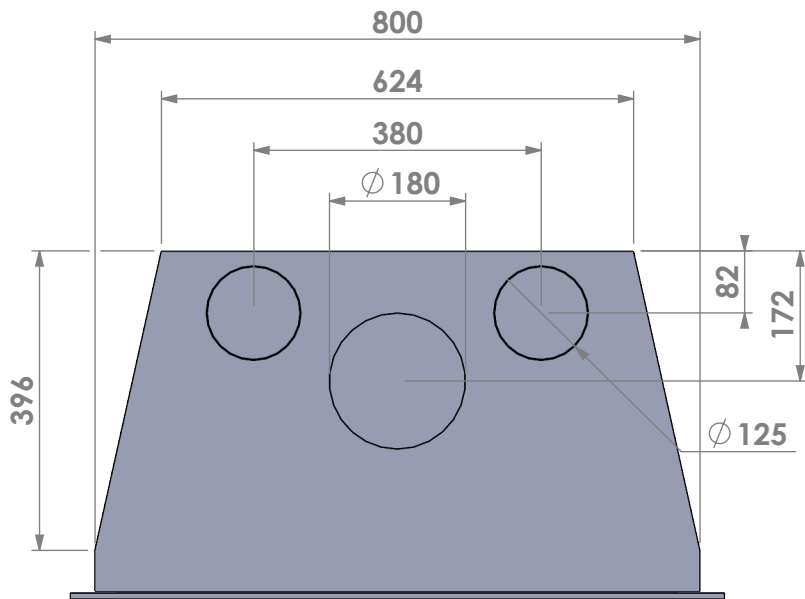

Modifications reserved

Projection: American

Scale: 1:10

Unit: mm

Version: 0

Barbas - Hallenstraat 17
5531 AB Bladel - Netherlands
Tel. +31 (0) 497 33 92 00
Fax. +31 (0) 497 33 92 10
Email: info@barbas.com

Name: **Universal 6-85 classic frame**

Modifications reserved

Projection: American

Scale: 1:10

Unit: mm

Version: 0

Barbas - Hallenstraat 17
 5531 AB Bladel - Netherlands
 Tel. +31 (0) 497 33 92 00
 Fax. +31 (0) 497 33 92 10
 Email: info@barbas.com

Name: **Universal 6-85 insert frame**

Modifications reserved

Projection: American

Scale: 1:10

Unit: mm

Version: 0

* = optional air inlet/outlet

Barbas - Hallenstraat 17
5531 AB Bladel - Netherlands
Tel. +31 (0) 497 33 92 00
Fax. +31 (0) 497 33 92 10
Email: info@barbas.com

Name: **Universal 6-85 frameless**

Modifications reserved

Projection: American

Scale: 1:10
Unit: mm

Version: 0