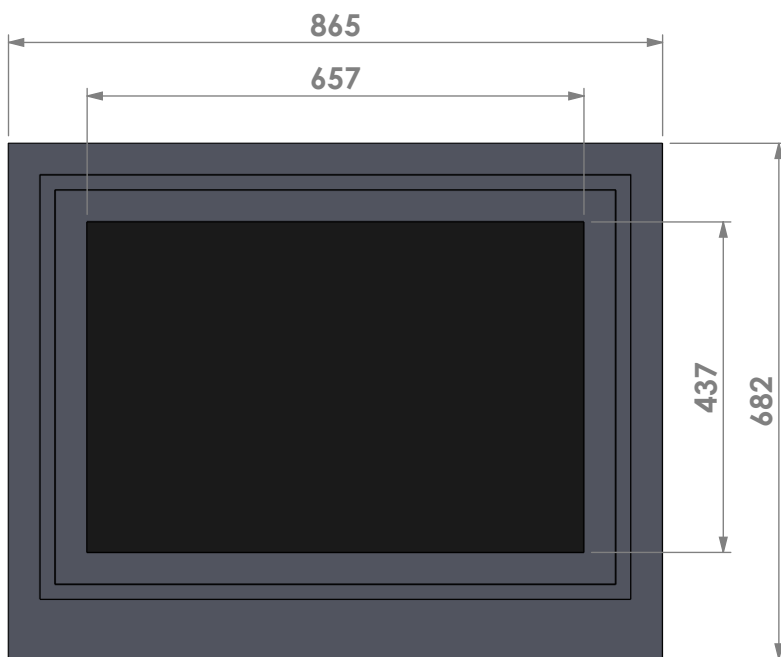

Modifications reserved

Projection: American

Scale: 1:10

Unit: mm

Version: 0

Barbas - Hallenstraat 17
5531 AB Bladel - Netherlands
Tel. +31 (0) 497 33 92 00
Fax. +31 (0) 497 33 92 10
Email: info@barbas.com

Name: **Universal 6-85 classic frame**

Name: **Universal 6-85 frameless**

Modifications reserved

Projection: American

Scale: 1:10
Unit: mm

Version: 0