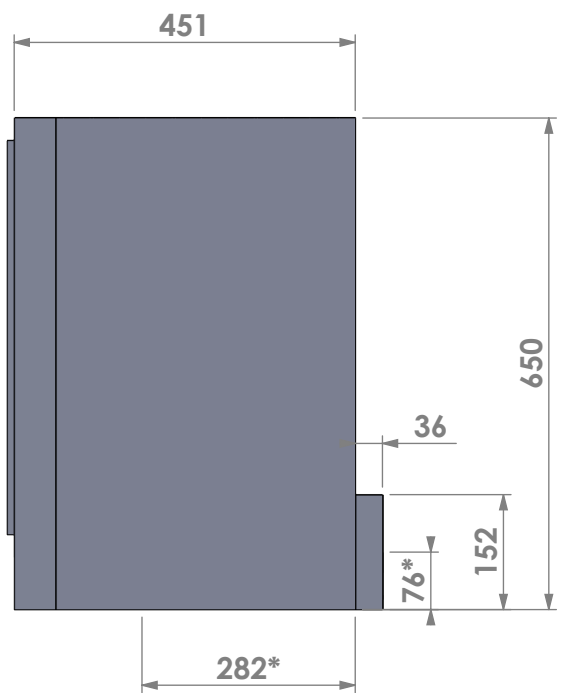

Name: **Universal 6-85 insert frame**

Modifications reserved

Projection: American

Scale: 1:10

Unit: mm

Version: 0

* = optional air inlet/outlet

Barbas - Hallenstraat 17
5531 AB Bladel - Netherlands
Tel. +31 (0) 497 33 92 00
Fax. +31 (0) 497 33 92 10
Email: info@barbas.com

Name: **Universal 6-85 frameless**

Modifications reserved

Projection: American

Scale: 1:10
Unit: mm

Version: 0