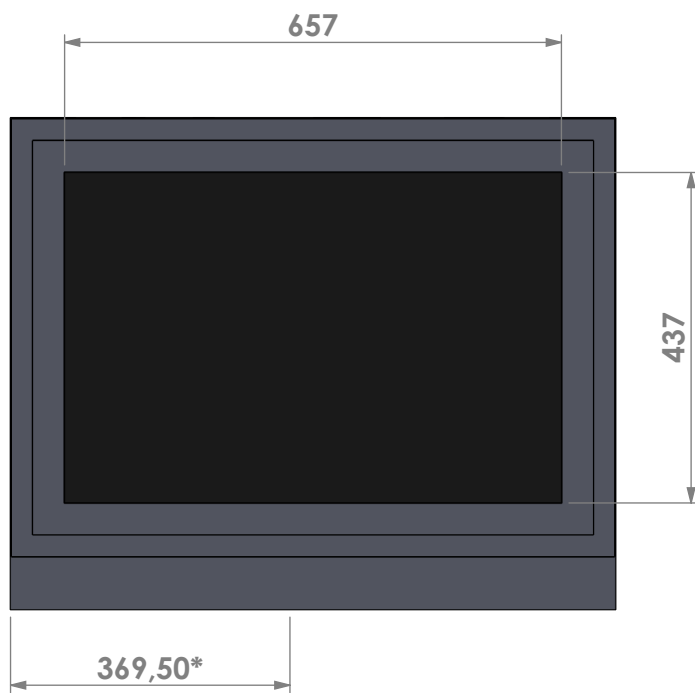

* = optional air inlet/outlet

Barbas - Hallenstraat 17
5531 AB Bladel - Netherlands
Tel. +31 (0) 497 33 92 00
Fax. +31 (0) 497 33 92 10
Email: info@barbas.com

Name: **Universal 6-85 frameless**

Modifications reserved

Projection: American

Scale: 1:10
Unit: mm

Version: 0