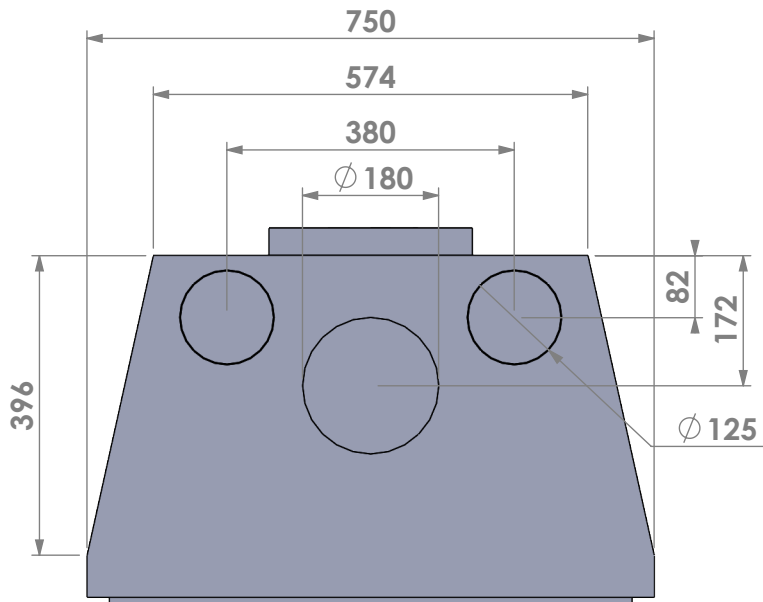

Name: **Universal 6-80 insert frame**

Modifications reserved

Projection: American

Scale: 1:10

Unit: mm

Version: 0

* = optional air inlet/outlet

Barbas - Hallenstraat 17
5531 AB Bladel - Netherlands
Tel. +31 (0) 497 33 92 00
Fax. +31 (0) 497 33 92 10
Email: info@barbas.com

Name: **Universal 6-80 frameless**

Modifications reserved

Projection: American

Scale: 1:10

Unit: mm

Version: 0