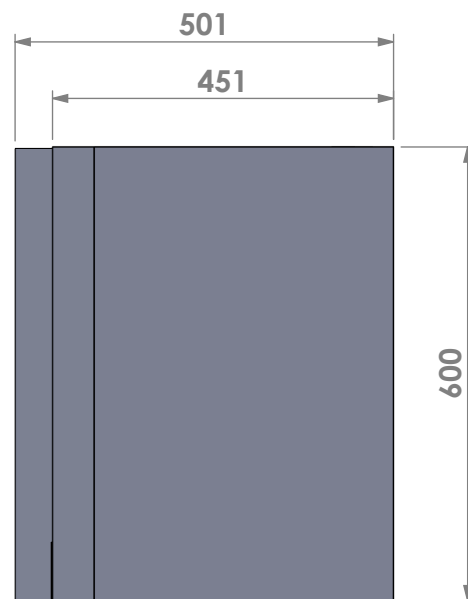

Name: **Universal 6-80 classic frame**

Modifications reserved

Projection: American

Scale: 1:10

Unit: mm

Version: 0

Barbas - Hallenstraat 17
5531 AB Bladel - Netherlands
Tel. +31 (0) 497 33 92 00
Fax. +31 (0) 497 33 92 10
Email: info@barbas.com

Name: **Universal 6-80 frameless**

Modifications reserved

Projection: American

Scale: 1:10

Unit: mm

Version: 0