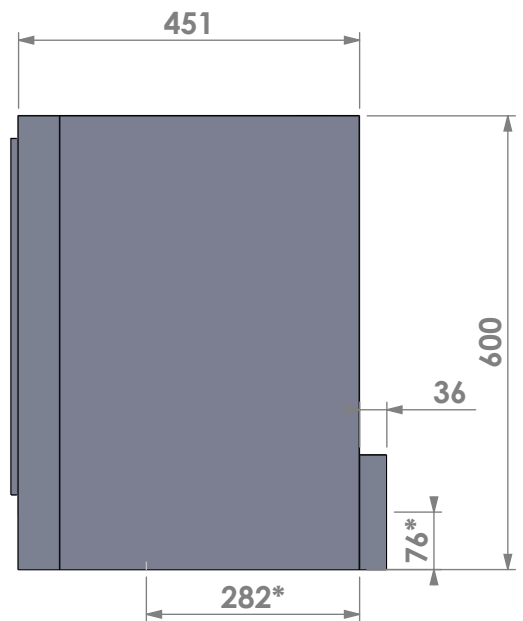

Name: **Universal 6-80 insert frame**

Modifications reserved

Projection: American

Scale: 1:10

Unit: mm

Version: 0

* = optional air inlet/outlet

Barbas - Hallenstraat 17
5531 AB Bladel - Netherlands
Tel. +31 (0) 497 33 92 00
Fax. +31 (0) 497 33 92 10
Email: info@barbas.com

Name: **Universal 6-80 frameless**

Modifications reserved

Projection: American

Scale: 1:10

Unit: mm

Version: 0