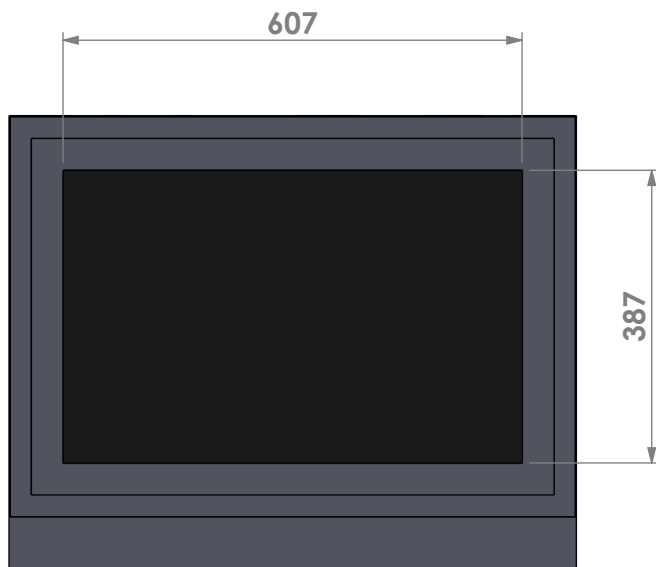

* = optional air inlet/outlet

Barbas - Hallenstraat 17
5531 AB Bladel - Netherlands
Tel. +31 (0) 497 33 92 00
Fax. +31 (0) 497 33 92 10
Email: info@barbas.com

Name: **Universal 6-80 frameless**

Modifications reserved

Projection: American

Scale: 1:10

Unit: mm

Version: 0