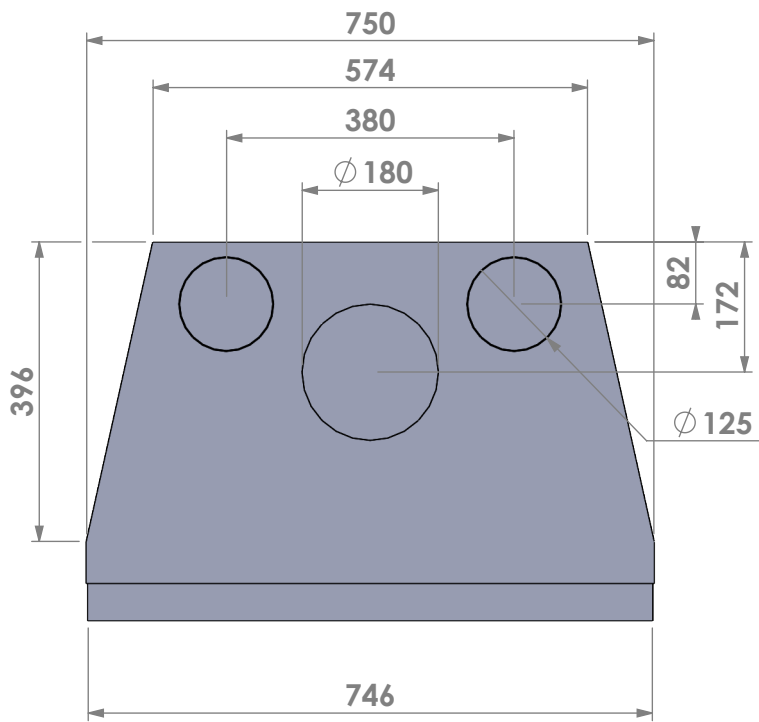

Scale: 1:10

Unit: mm

Version: 0

Barbas - Hallenstraat 17
 5531 AB Bladel - Netherlands
 Tel. +31 (0) 497 33 92 00
 Fax. +31 (0) 497 33 92 10
 Email: info@barbas.com

Name: **Universal 6-80 built-in frame**

Name: **Universal 6-80 frameless**

Modifications reserved

Projection: American

Scale: 1:10

Unit: mm

Version: 0