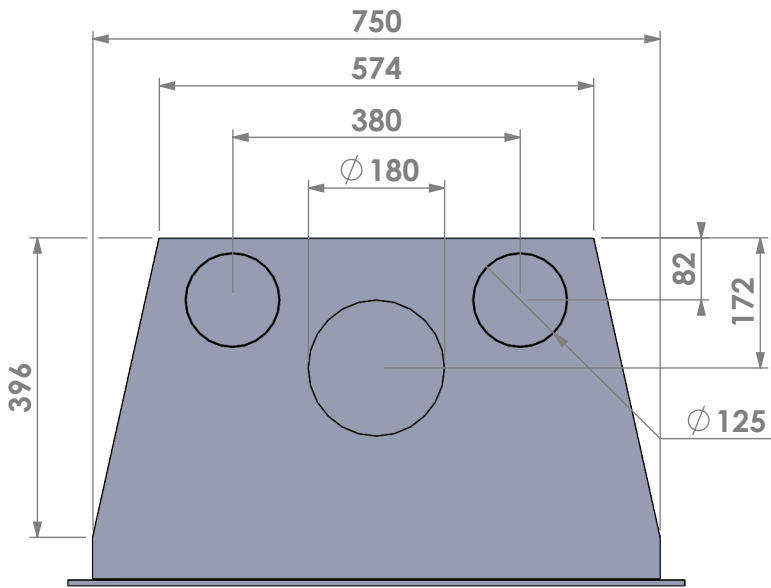

Modifications reserved

Projection:

American

Scale: 1:10

Unit: mm

Version:

0

Barbas - Hallenstraat 17
 5531 AB Bladel - Netherlands
 Tel. +31 (0) 497 33 92 00
 Fax. +31 (0) 497 33 92 10
 Email: info@barbas.com

Name: **Universal 6-80 classic frame**

Modifications reserved

Projection: American

Scale: 1:10

Unit: mm

Version: 0

Barbas - Hallenstraat 17
5531 AB Bladel - Netherlands
Tel. +31 (0) 497 33 92 00
Fax. +31 (0) 497 33 92 10
Email: info@barbas.com

Name: **Universal 6-80 frameless**

Modifications reserved

Projection: American

Scale: 1:10

Unit: mm

Version: 0