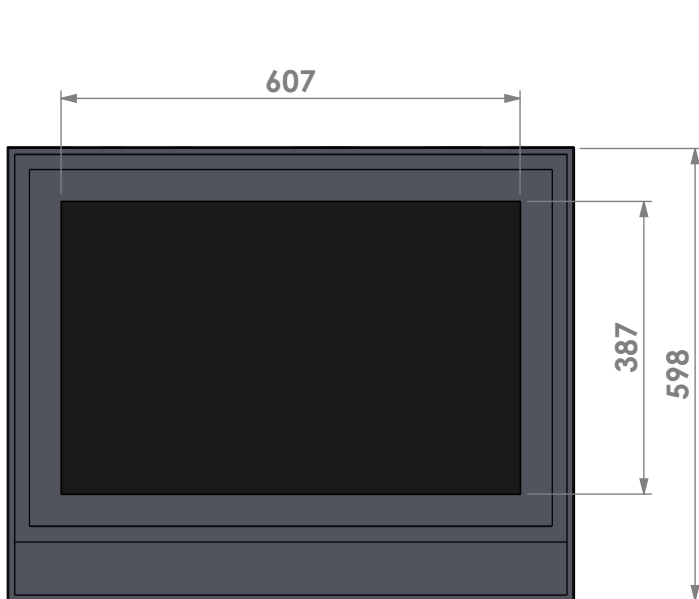

Barbas - Hallenstraat 17
5531 AB Bladel - Netherlands
Tel. +31 (0) 497 33 92 00
Fax. +31 (0) 497 33 92 10
Email: info@barbas.com

Name: **Universal 6-80 insert frame**

Modifications reserved

Projection: American

Scale: 1:10

Unit: mm

Version: 0