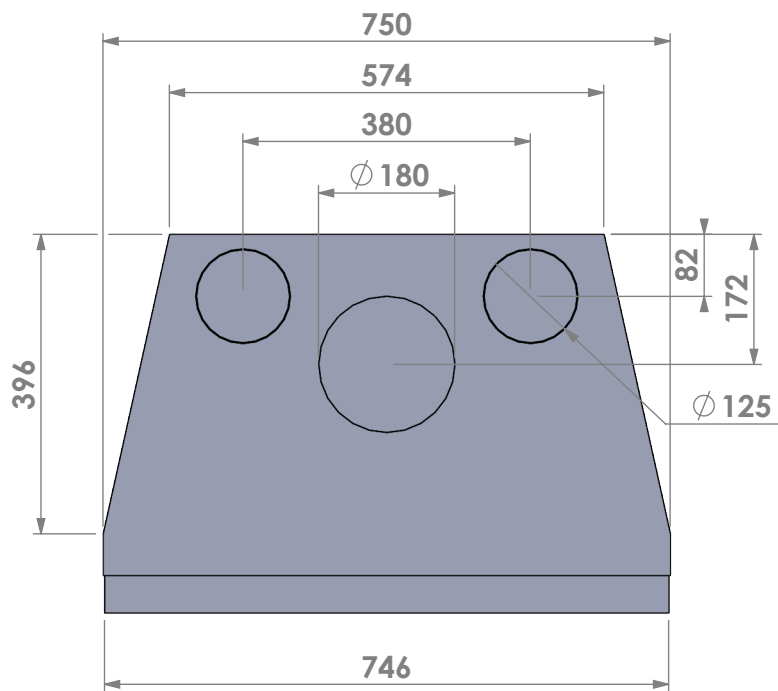

Name: **Universal 6-80 classic frame**

Modifications reserved

Projection: American

Scale: 1:10

Unit: mm

Version: 0

Barbas - Hallenstraat 17
5531 AB Bladel - Netherlands
Tel. +31 (0) 497 33 92 00
Fax. +31 (0) 497 33 92 10
Email: info@barbas.com

Name: **Universal 6-80 insert frame**

Modifications reserved

Projection: American

Scale: 1:10

Unit: mm

Version: 0

* = optional air inlet/outlet

Barbas - Hallenstraat 17
5531 AB Bladel - Netherlands
Tel. +31 (0) 497 33 92 00
Fax. +31 (0) 497 33 92 10
Email: info@barbas.com

Name: **Universal 6-80 frameless**

Modifications reserved

Projection: American

Scale: 1:10

Unit: mm

Version: 0