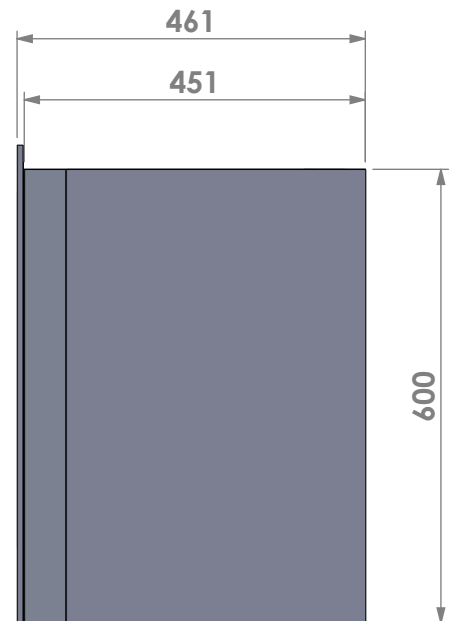

Modifications reserved

Projection:

American

Scale: 1:10

Unit: mm

Version:

0

Barbas - Hallenstraat 17
 5531 AB Bladel - Netherlands
 Tel. +31 (0) 497 33 92 00
 Fax. +31 (0) 497 33 92 10
 Email: info@barbas.com

Name: **Universal 6-80 frameless**

Modifications reserved

Projection: American

Scale: 1:10

Unit: mm

Version: 0