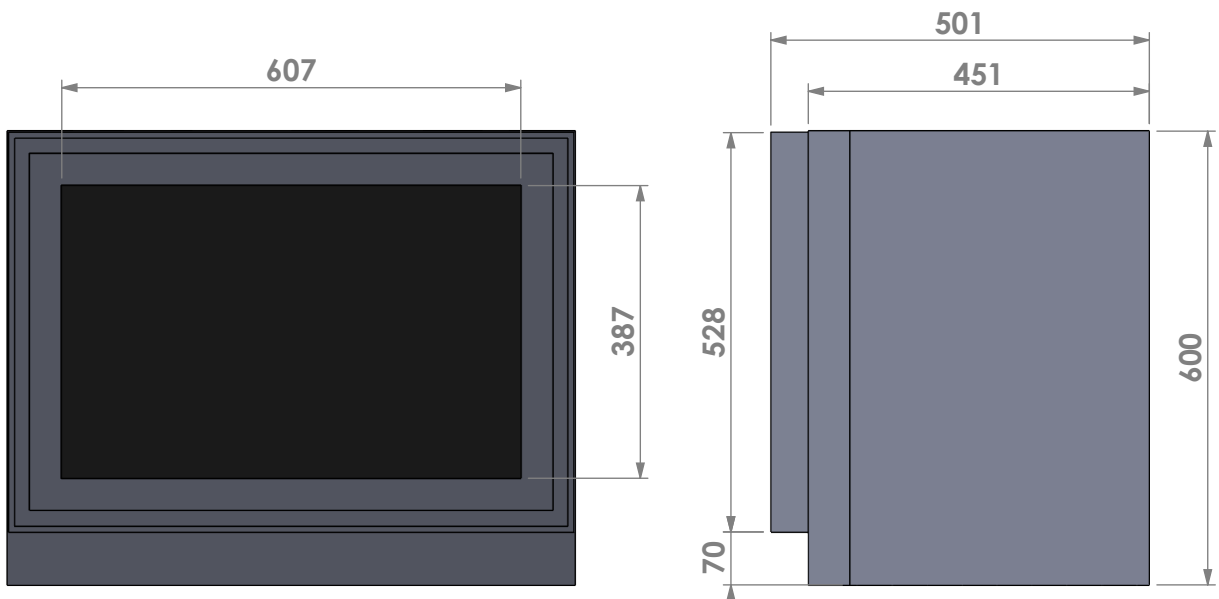

Barbas - Hallenstraat 17
5531 AB Bladel - Netherlands
Tel. +31 (0) 497 33 92 00
Fax. +31 (0) 497 33 92 10
Email: info@barbas.com

Name: **Universal 6-80 built-in frame**

Modifications reserved

Projection:

American

Scale: 1:10

Unit: mm

Version:

0