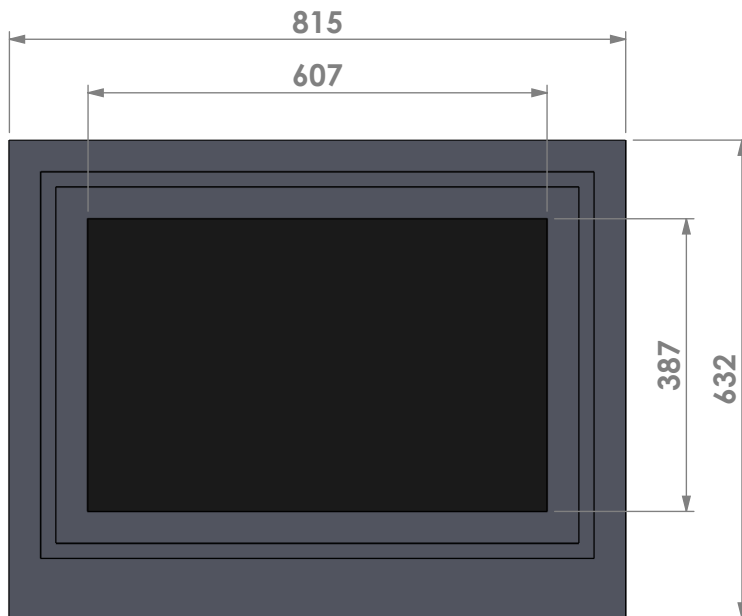

Barbas - Hallenstraat 17
5531 AB Bladel - Netherlands
Tel. +31 (0) 497 33 92 00
Fax. +31 (0) 497 33 92 10
Email: info@barbas.com

Name: **Universal 6-80 classic frame**

Modifications reserved

Projection: American

Scale: 1:10

Unit: mm

Version: 0