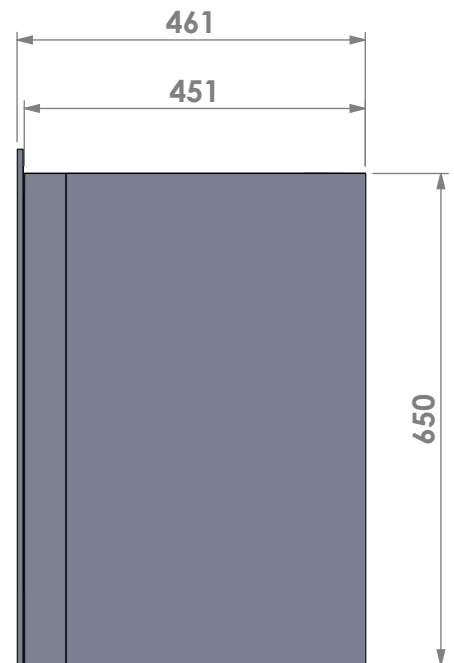

Modifications reserved

Projection: American

Scale: 1:10

Unit: mm

Version: 0

Barbas - Hallenstraat 17
 5531 AB Bladel - Netherlands
 Tel. +31 (0) 497 33 92 00
 Fax. +31 (0) 497 33 92 10
 Email: info@barbas.com

Name: **Universal 6-75 frameless**

Modifications reserved

Projection: American

Scale: 1:10

Unit: mm

Version: 0