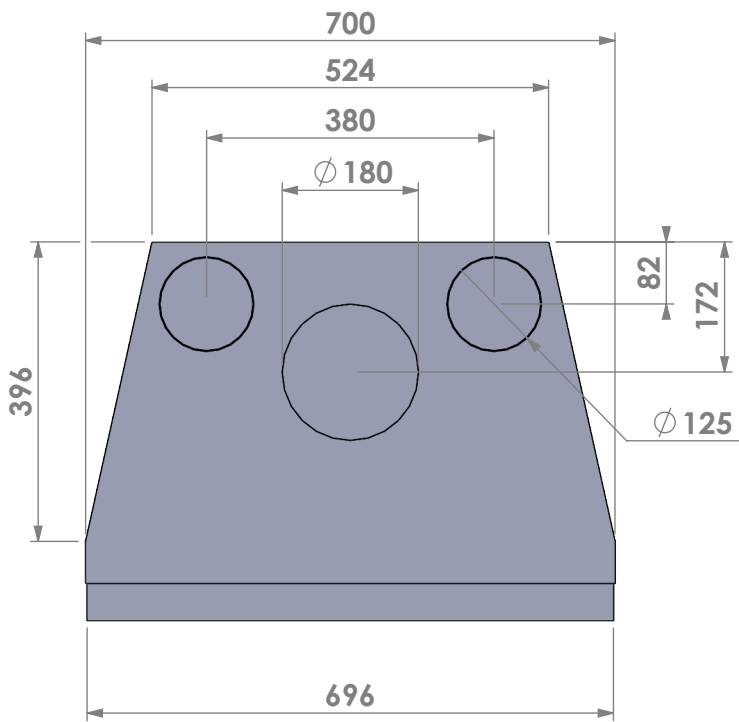

Scale: 1:10

Unit: mm

Version: 0

Barbas - Hallenstraat 17
 5531 AB Bladel - Netherlands
 Tel. +31 (0) 497 33 92 00
 Fax. +31 (0) 497 33 92 10
 Email: info@barbas.com

Name: **Universal 6-75 built-in frame**

Name: **Universal 6-75 classic frame**

Modifications reserved

Projection: American

Scale: 1:10

Unit: mm

Version: 0

Barbas - Hallenstraat 17
 5531 AB Bladel - Netherlands
 Tel. +31 (0) 497 33 92 00
 Fax. +31 (0) 497 33 92 10
 Email: info@barbas.com

Name: **Universal 6-75 insert frame**

Modifications reserved

Projection: American

Scale: 1:10

Unit: mm

Version: 0

* = optional air inlet

Barbas - Hallenstraat 17
5531 AB Bladel - Netherlands
Tel. +31 (0) 497 33 92 00
Fax. +31 (0) 497 33 92 10
Email: info@barbas.com

Name: **Universal 6-75 frameless**

Modifications reserved

Projection: American

Scale: 1:10

Unit: mm

Version: 0