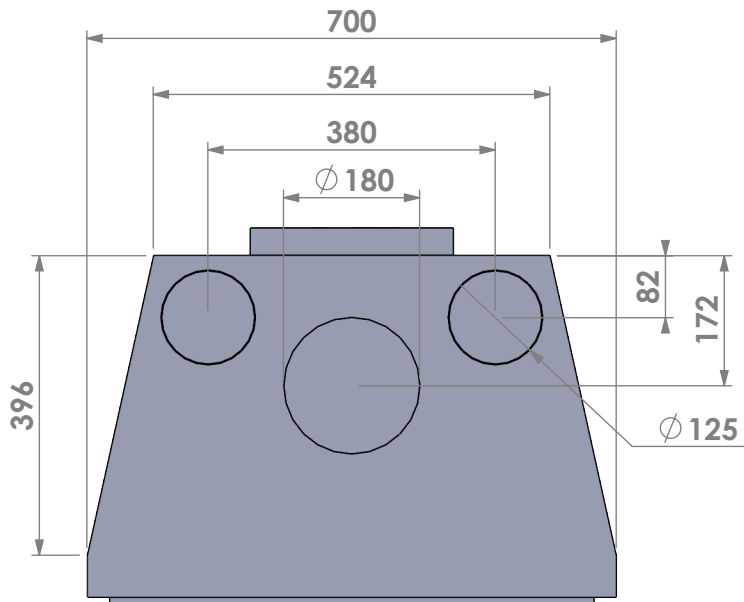

Name: **Universal 6-75 insert frame**

Modifications reserved

Projection: American

Scale: 1:10

Unit: mm

Version: 0

* = optional air inlet

Barbas - Hallenstraat 17
5531 AB Bladel - Netherlands
Tel. +31 (0) 497 33 92 00
Fax. +31 (0) 497 33 92 10
Email: info@barbas.com

Name: **Universal 6-75 frameless**

Modifications reserved

Projection: American

Scale: 1:10

Unit: mm

Version: 0