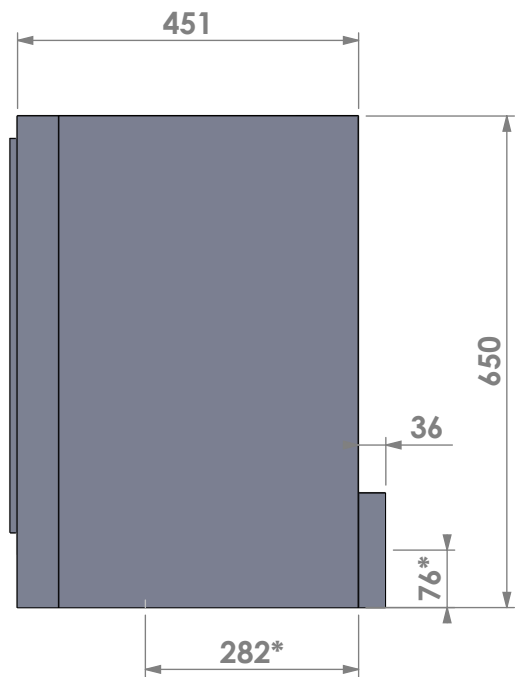

Name: **Universal 6-75 insert frame**

Modifications reserved

Projection: American

Scale: 1:10

Unit: mm

Version: 0

* = optional air inlet

Barbas - Hallenstraat 17
5531 AB Bladel - Netherlands
Tel. +31 (0) 497 33 92 00
Fax. +31 (0) 497 33 92 10
Email: info@barbas.com

Name: **Universal 6-75 frameless**

Modifications reserved

Projection: American

Scale: 1:10

Unit: mm

Version: 0