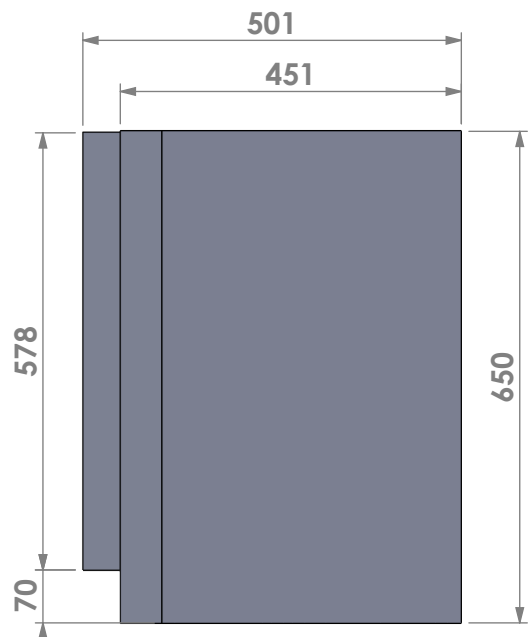

Scale: 1:10

Unit: mm

Version: 0

Barbas - Hallenstraat 17
 5531 AB Bladel - Netherlands
 Tel. +31 (0) 497 33 92 00
 Fax. +31 (0) 497 33 92 10
 Email: info@barbas.com

Name: **Universal 6-75 built-in frame**

Name: **Universal 6-75 frameless**

Modifications reserved

Projection: American

Scale: 1:10

Unit: mm

Version: 0