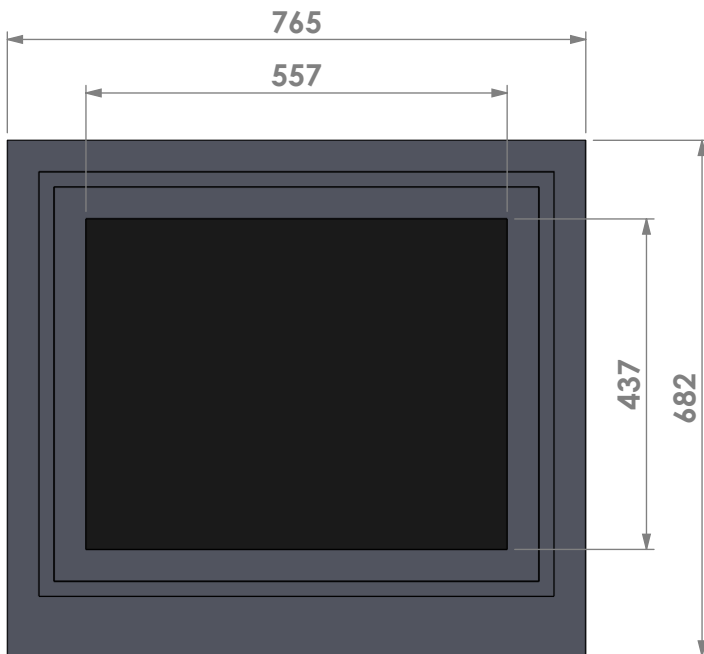

Barbas - Hallenstraat 17
5531 AB Bladel - Netherlands
Tel. +31 (0) 497 33 92 00
Fax. +31 (0) 497 33 92 10
Email: info@barbas.com

Name: **Universal 6-75 classic frame**

Modifications reserved

Projection: American

Scale: 1:10

Unit: mm

Version: 0