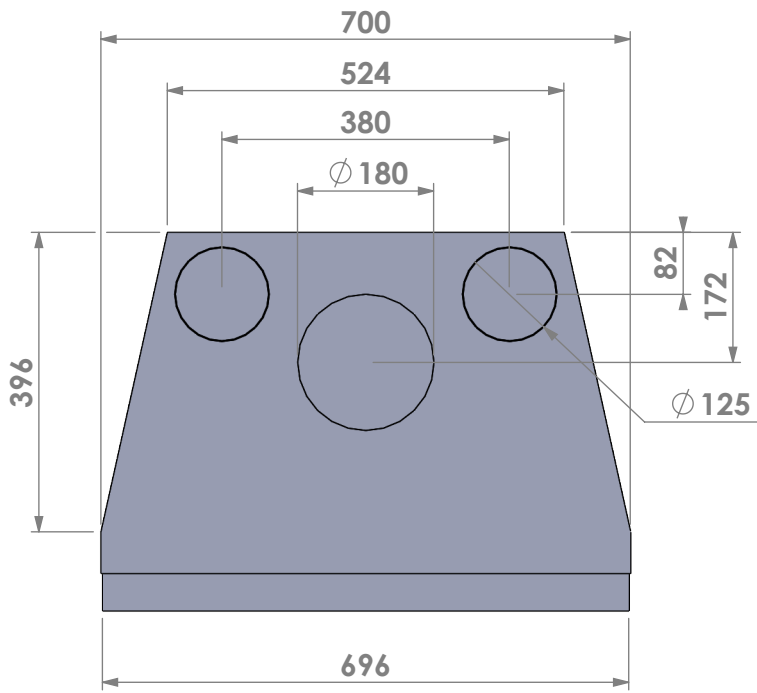

Name: **Universal 6-75 classic frame**

Modifications reserved

Projection: American

Scale: 1:10

Unit: mm

Version: 0

Barbas - Hallenstraat 17
 5531 AB Bladel - Netherlands
 Tel. +31 (0) 497 33 92 00
 Fax. +31 (0) 497 33 92 10
 Email: info@barbas.com

Name: **Universal 6-75 insert frame**

Modifications reserved

Projection: American

Scale: 1:10

Unit: mm

Version: 0

* = optional air inlet

Barbas - Hallenstraat 17
5531 AB Bladel - Netherlands
Tel. +31 (0) 497 33 92 00
Fax. +31 (0) 497 33 92 10
Email: info@barbas.com

Name: **Universal 6-75 frameless**

Modifications reserved

Projection: American

Scale: 1:10

Unit: mm

Version: 0