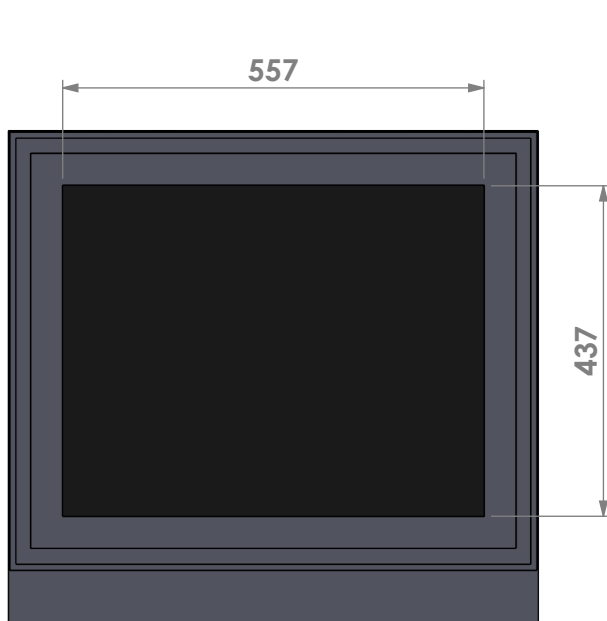

Scale: 1:10

Unit: mm

Version: 0

Barbas - Hallenstraat 17
 5531 AB Bladel - Netherlands
 Tel. +31 (0) 497 33 92 00
 Fax. +31 (0) 497 33 92 10
 Email: info@barbas.com

Name: **Universal 6-75 built-in frame**

Name: **Universal 6-75 classic frame**

Modifications reserved

Projection: American

Scale: 1:10

Unit: mm

Version: 0

Barbas - Hallenstraat 17
 5531 AB Bladel - Netherlands
 Tel. +31 (0) 497 33 92 00
 Fax. +31 (0) 497 33 92 10
 Email: info@barbas.com

Name: **Universal 6-75 frameless**

Modifications reserved

Projection: American

Scale: 1:10

Unit: mm

Version: 0