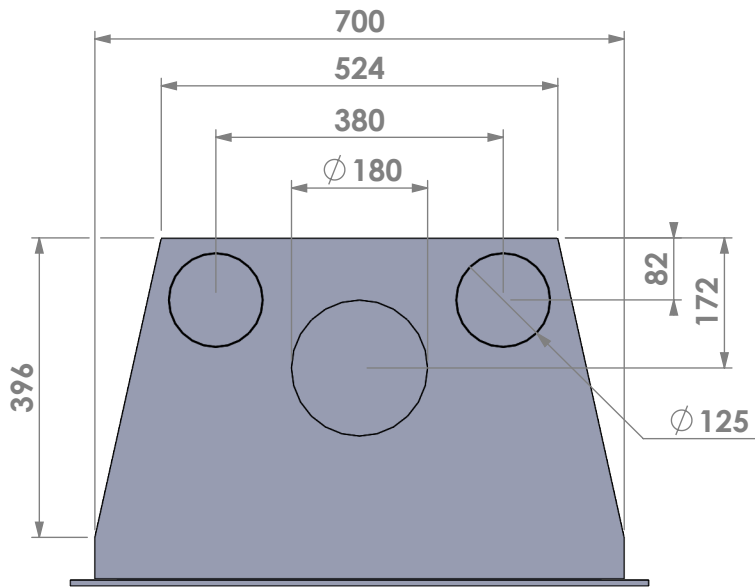

Modifications reserved

Projection: American

Scale: 1:10

Unit: mm

Version: 0

Barbas - Hallenstraat 17
 5531 AB Bladel - Netherlands
 Tel. +31 (0) 497 33 92 00
 Fax. +31 (0) 497 33 92 10
 Email: info@barbas.com

Name: **Universal 6-75 classic frame**

Modifications reserved

Projection: American

Scale: 1:10

Unit: mm

Version: 0

Barbas - Hallenstraat 17
 5531 AB Bladel - Netherlands
 Tel. +31 (0) 497 33 92 00
 Fax. +31 (0) 497 33 92 10
 Email: info@barbas.com

Name: **Universal 6-75 insert frame**

Modifications reserved

Projection: American

Scale: 1:10

Unit: mm

Version: 0

* = optional air inlet

Barbas - Hallenstraat 17
5531 AB Bladel - Netherlands
Tel. +31 (0) 497 33 92 00
Fax. +31 (0) 497 33 92 10
Email: info@barbas.com

Name: **Universal 6-75 frameless**

Modifications reserved

Projection: American

Scale: 1:10

Unit: mm

Version: 0