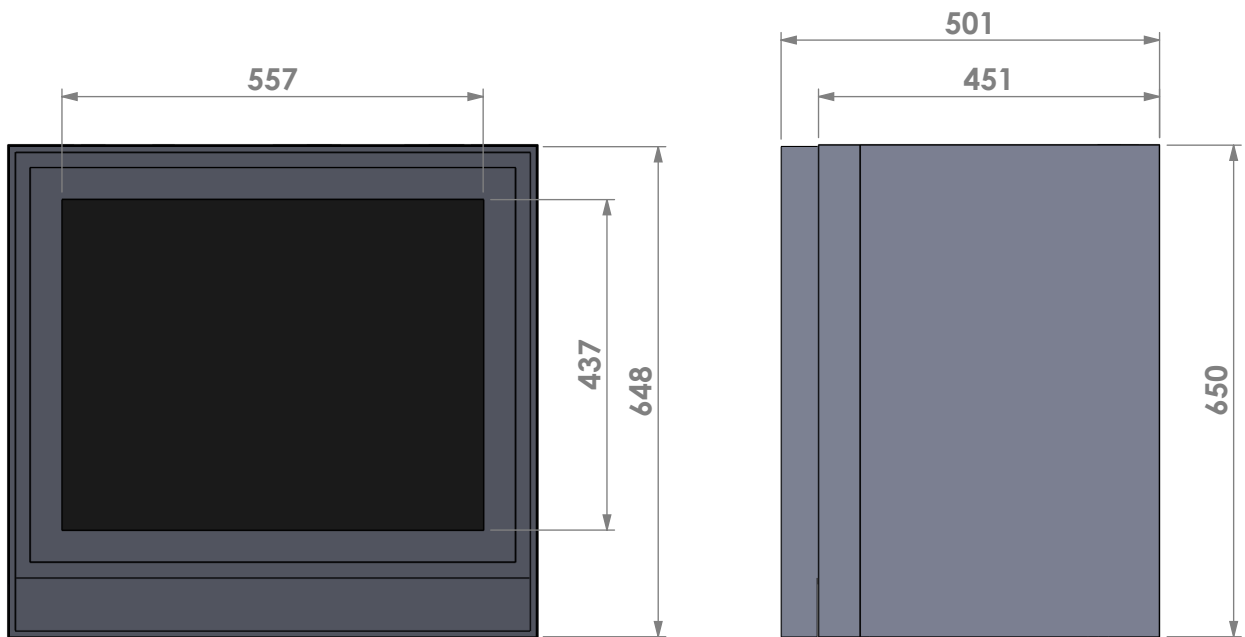

Barbas - Hallenstraat 17
5531 AB Bladel - Netherlands
Tel. +31 (0) 497 33 92 00
Fax. +31 (0) 497 33 92 10
Email: info@barbas.com

Name: **Universal 6-75 insert frame**

Modifications reserved

Projection: American

Scale: 1:10

Unit: mm

Version: 0