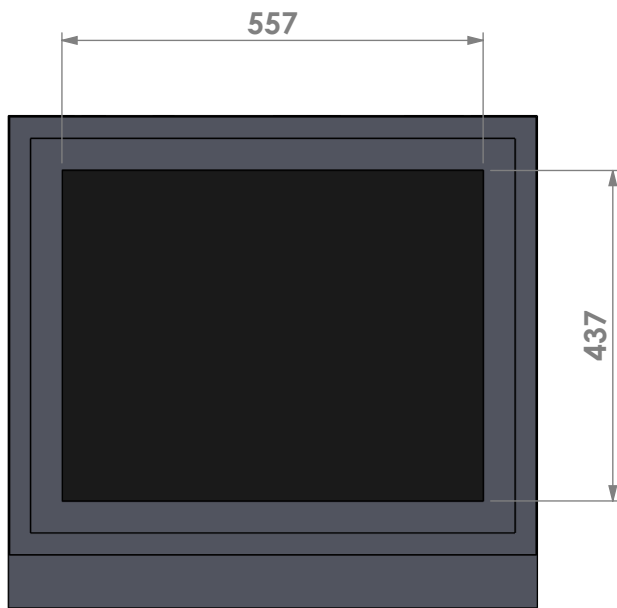

Name: **Universal 6-75 insert frame**

Modifications reserved

Projection: American

Scale: 1:10

Unit: mm

Version: 0

* = optional air inlet

Barbas - Hallenstraat 17
5531 AB Bladel - Netherlands
Tel. +31 (0) 497 33 92 00
Fax. +31 (0) 497 33 92 10
Email: info@barbas.com

Name: **Universal 6-75 frameless**

Modifications reserved

Projection: American

Scale: 1:10

Unit: mm

Version: 0