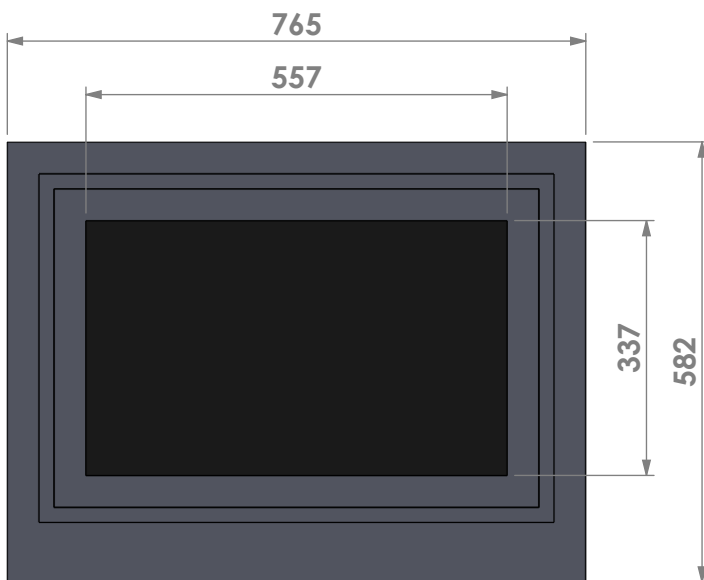

Barbas - Hallenstraat 17
5531 AB Bladel - Netherlands
Tel. +31 (0) 497 33 92 00
Fax. +31 (0) 497 33 92 10
Email: info@barbas.com

Name: **Universal 6-70 classic frame**

Modifications reserved

Projection: American

Scale: 1:10

Unit: mm

Version: 0