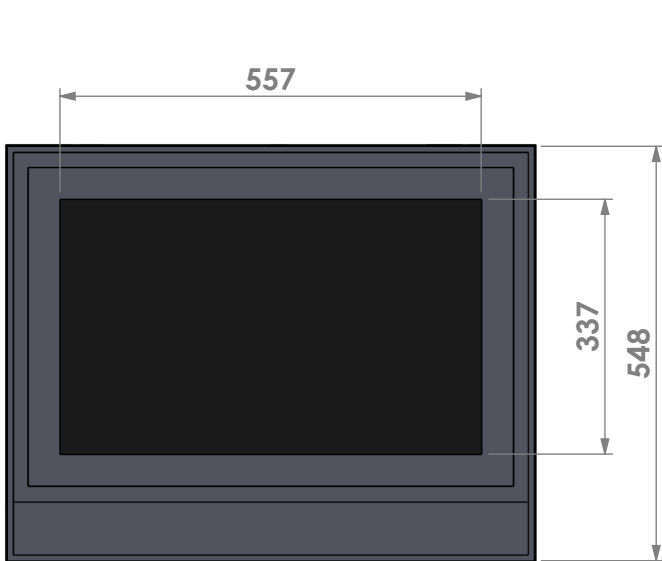

Barbas - Hallenstraat 17
5531 AB Bladel - Netherlands
Tel. +31 (0) 497 33 92 00
Fax. +31 (0) 497 33 92 10
Email: info@barbas.com

Name: **Universal 6-70 insert frame**

Modifications reserved

Projection: American

Scale: 1:10
Unit: mm

Version: 0