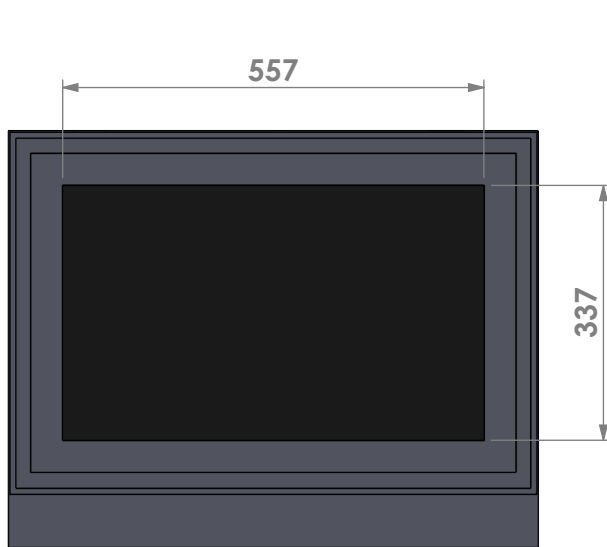

Scale: 1:10

Unit: mm

Version: 0

Barbas - Hallenstraat 17  
 5531 AB Bladel - Netherlands  
 Tel. +31 (0) 497 33 92 00  
 Fax. +31 (0) 497 33 92 10  
 Email: info@barbas.com

Name: **Universal 6-70 built-in frame**

Name: **Universal 6-70 frameless**

Modifications reserved

Projection: American

Scale: 1:10

Unit: mm

Version: 0