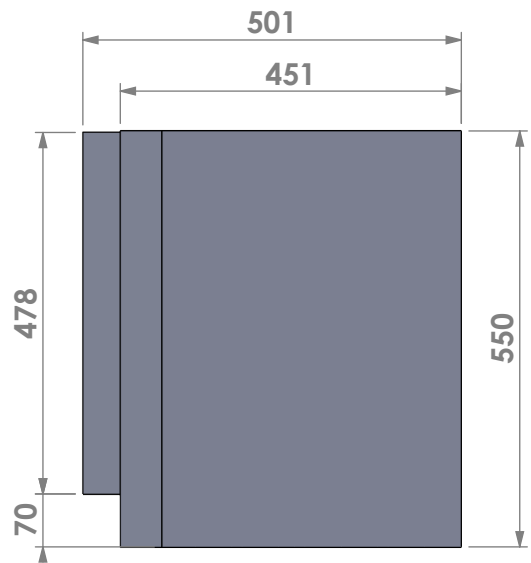

Scale: 1:10

Unit: mm

Version: 0

Barbas - Hallenstraat 17  
 5531 AB Bladel - Netherlands  
 Tel. +31 (0) 497 33 92 00  
 Fax. +31 (0) 497 33 92 10  
 Email: info@barbas.com

Name: **Universal 6-70 built-in frame**

Name: **Universal 6-70 frameless**

Modifications reserved

Projection: American

Scale: 1:10

Unit: mm

Version: 0