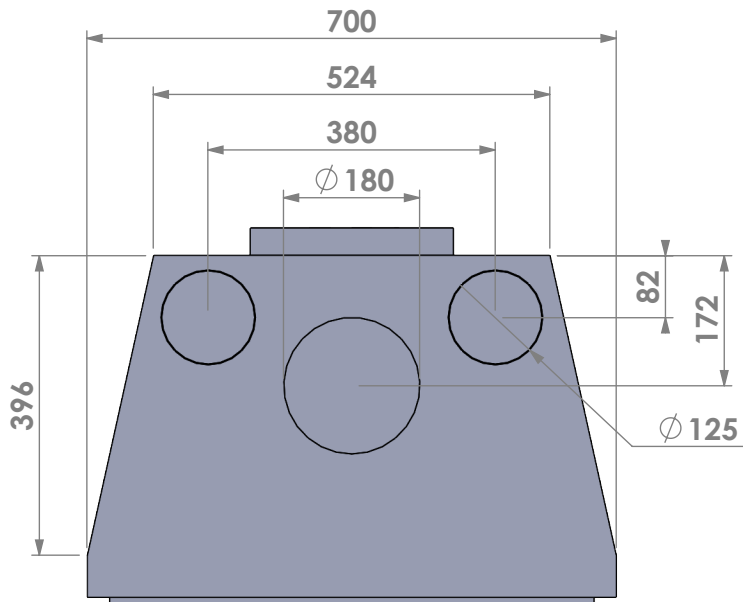

Name: **Universal 6-70 insert frame**

Modifications reserved

Projection: American

Scale: 1:10  
 Unit: mm

Version: 0

\* = optional air inlet

Barbas - Hallenstraat 17  
5531 AB Bladel - Netherlands  
Tel. +31 (0) 497 33 92 00  
Fax. +31 (0) 497 33 92 10  
Email: info@barbas.com

Name: **Universal 6-70 frameless**

Modifications reserved

Projection: American

Scale: 1:10

Unit: mm

Version: 0