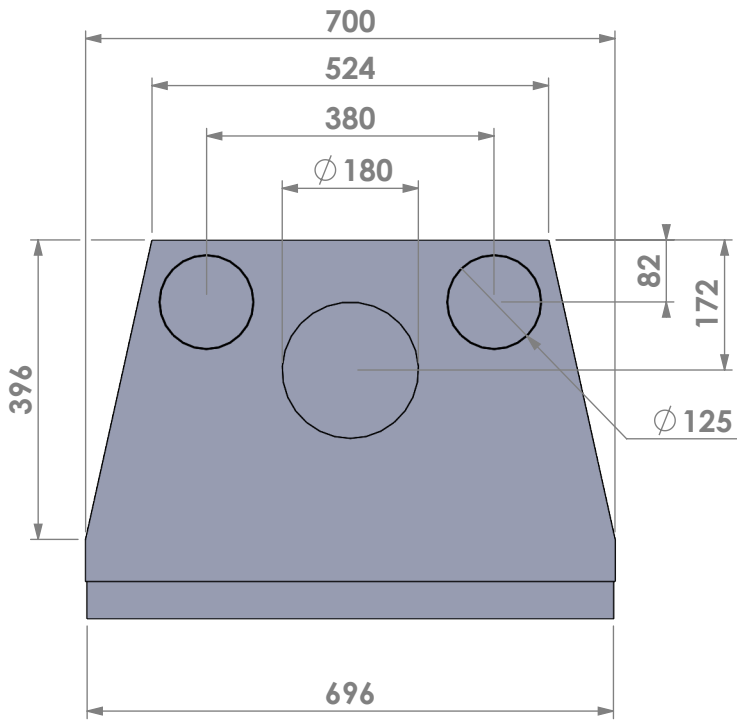

Scale: 1:10

Unit: mm

Version: 0

Barbas - Hallenstraat 17  
 5531 AB Bladel - Netherlands  
 Tel. +31 (0) 497 33 92 00  
 Fax. +31 (0) 497 33 92 10  
 Email: info@barbas.com

Name: **Universal 6-70 built-in frame**

Name: **Universal 6-70 frameless**

Modifications reserved

Projection: American

Scale: 1:10

Unit: mm

Version: 0