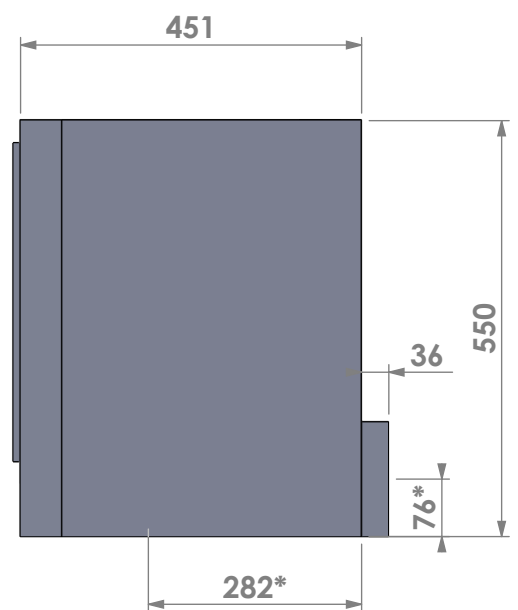

Name: **Universal 6-70 insert frame**

Modifications reserved

Projection: American

Scale: 1:10  
 Unit: mm

Version: 0

\* = optional air inlet

Barbas - Hallenstraat 17  
5531 AB Bladel - Netherlands  
Tel. +31 (0) 497 33 92 00  
Fax. +31 (0) 497 33 92 10  
Email: info@barbas.com

Name: **Universal 6-70 frameless**

Modifications reserved

Projection: American

Scale: 1:10

Unit: mm

Version: 0