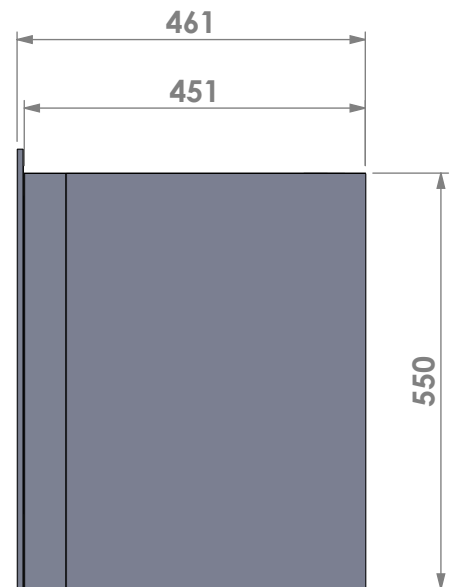

Modifications reserved

Projection: American

Scale: 1:10

Unit: mm

Version: 0

Barbas - Hallenstraat 17  
5531 AB Bladel - Netherlands  
Tel. +31 (0) 497 33 92 00  
Fax. +31 (0) 497 33 92 10  
Email: info@barbas.com

Name: **Universal 6-70 classic frame**

Modifications reserved

Projection: American

Scale: 1:10

Unit: mm

Version: 0

Barbas - Hallenstraat 17  
 5531 AB Bladel - Netherlands  
 Tel. +31 (0) 497 33 92 00  
 Fax. +31 (0) 497 33 92 10  
 Email: info@barbas.com

Name: **Universal 6-70 frameless**

Modifications reserved

Projection: American

Scale: 1:10

Unit: mm

Version: 0