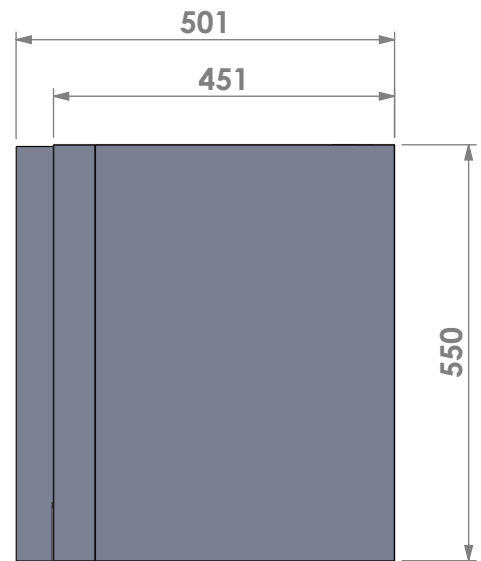

Name: **Universal 6-70 classic frame**

Modifications reserved

Projection: American

Scale: 1:10

Unit: mm

Version: 0

Barbas - Hallenstraat 17  
 5531 AB Bladel - Netherlands  
 Tel. +31 (0) 497 33 92 00  
 Fax. +31 (0) 497 33 92 10  
 Email: info@barbas.com

Name: **Universal 6-70 insert frame**

Modifications reserved

Projection: American

Scale: 1:10  
 Unit: mm

Version: 0

\* = optional air inlet

Barbas - Hallenstraat 17  
5531 AB Bladel - Netherlands  
Tel. +31 (0) 497 33 92 00  
Fax. +31 (0) 497 33 92 10  
Email: info@barbas.com

Name: **Universal 6-70 frameless**

Modifications reserved

Projection: American

Scale: 1:10

Unit: mm

Version: 0