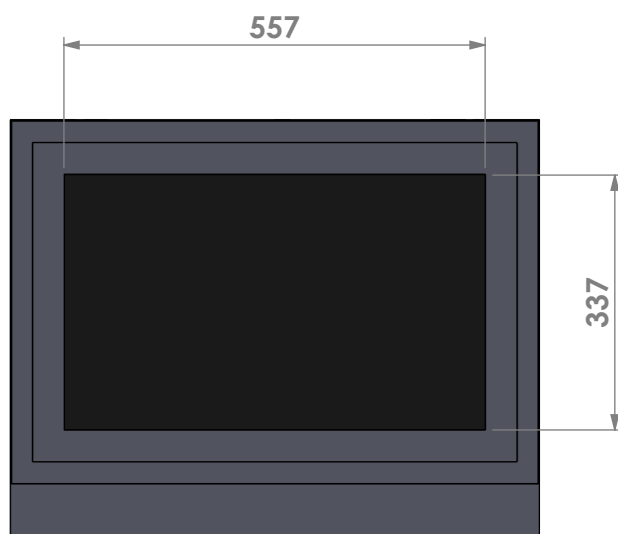

* = optional air inlet

Barbas - Hallenstraat 17
5531 AB Bladel - Netherlands
Tel. +31 (0) 497 33 92 00
Fax. +31 (0) 497 33 92 10
Email: info@barbas.com

Name: **Universal 6-70 frameless**

Modifications reserved

Projection: American

Scale: 1:10

Unit: mm

Version: 0