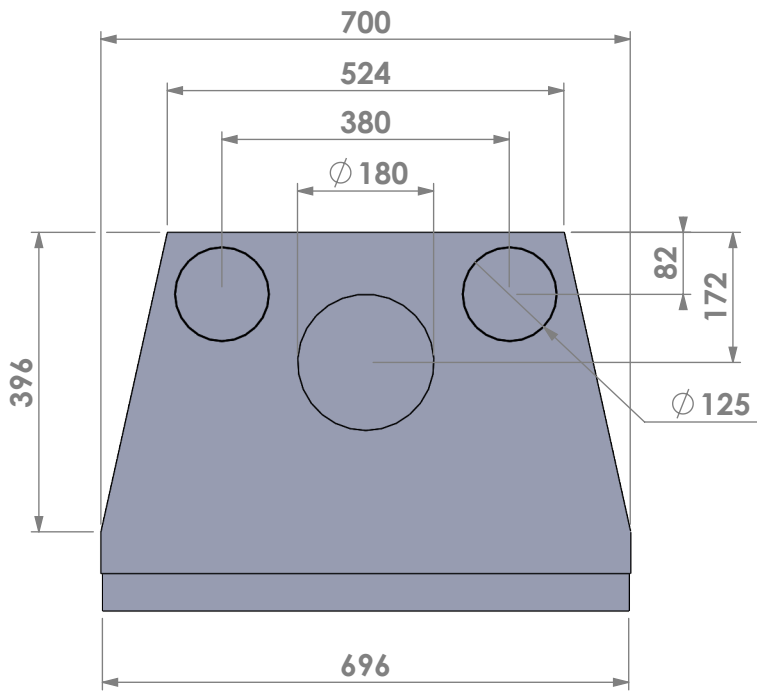

Name: **Universal 6-70 classic frame**

Modifications reserved

Projection: American

Scale: 1:10

Unit: mm

Version: 0

Barbas - Hallenstraat 17  
 5531 AB Bladel - Netherlands  
 Tel. +31 (0) 497 33 92 00  
 Fax. +31 (0) 497 33 92 10  
 Email: info@barbas.com

Name: **Universal 6-70 insert frame**

Modifications reserved

Projection: American

Scale: 1:10  
 Unit: mm

Version: 0

\* = optional air inlet

Barbas - Hallenstraat 17  
5531 AB Bladel - Netherlands  
Tel. +31 (0) 497 33 92 00  
Fax. +31 (0) 497 33 92 10  
Email: info@barbas.com

Name: **Universal 6-70 frameless**

Modifications reserved

Projection: American

Scale: 1:10

Unit: mm

Version: 0