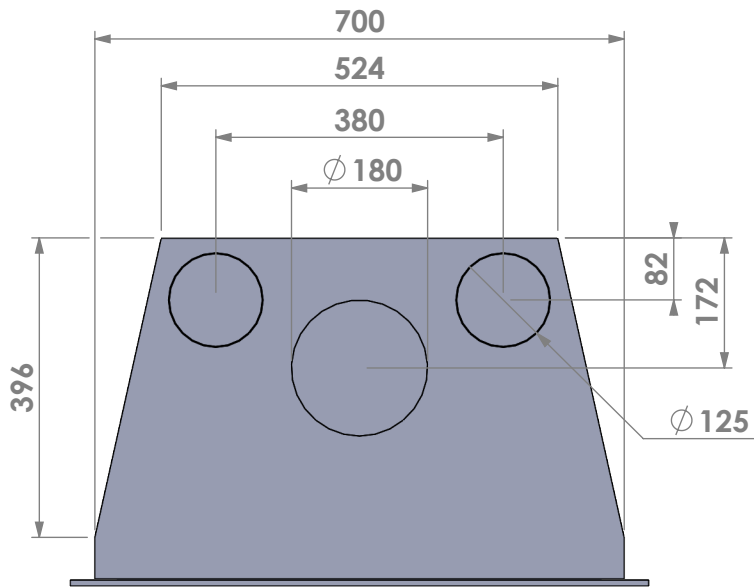

Modifications reserved

Projection: American

Scale: 1:10

Unit: mm

Version: 0

Barbas - Hallenstraat 17  
5531 AB Bladel - Netherlands  
Tel. +31 (0) 497 33 92 00  
Fax. +31 (0) 497 33 92 10  
Email: info@barbas.com

Name: **Universal 6-70 classic frame**

Modifications reserved

Projection: American

Scale: 1:10

Unit: mm

Version: 0

Barbas - Hallenstraat 17  
 5531 AB Bladel - Netherlands  
 Tel. +31 (0) 497 33 92 00  
 Fax. +31 (0) 497 33 92 10  
 Email: info@barbas.com

Name: **Universal 6-70 frameless**

Modifications reserved

Projection: American

Scale: 1:10

Unit: mm

Version: 0