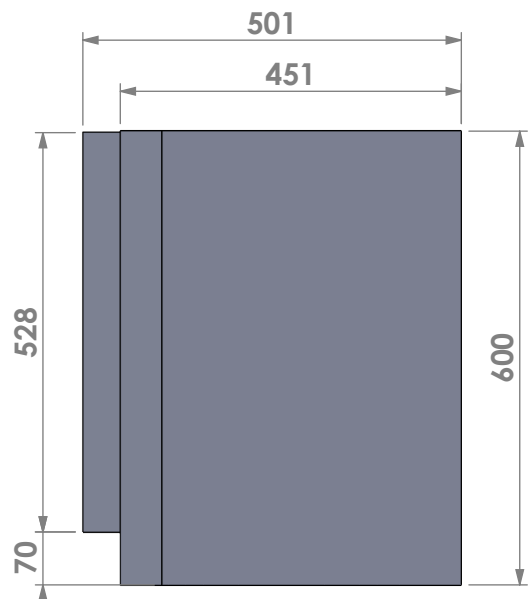

Scale: 1:10

Unit: mm

Version: 0

Barbas - Hallenstraat 17
 5531 AB Bladel - Netherlands
 Tel. +31 (0) 497 33 92 00
 Fax. +31 (0) 497 33 92 10
 Email: info@barbas.com

Name: **Universal 6-65 built-in frame**

Modifications reserved

Projection: American

Scale: 1:10

Unit: mm

Version: 0

Barbas - Hallenstraat 17
5531 AB Bladel - Netherlands
Tel. +31 (0) 497 33 92 00
Fax. +31 (0) 497 33 92 10
Email: info@barbas.com

Name: **Universal 6-65 classic frame**

Name: **Universal 6-65 frameless**

Modifications reserved

Projection: American

Scale: 1:10
Unit: mm

Version: 0