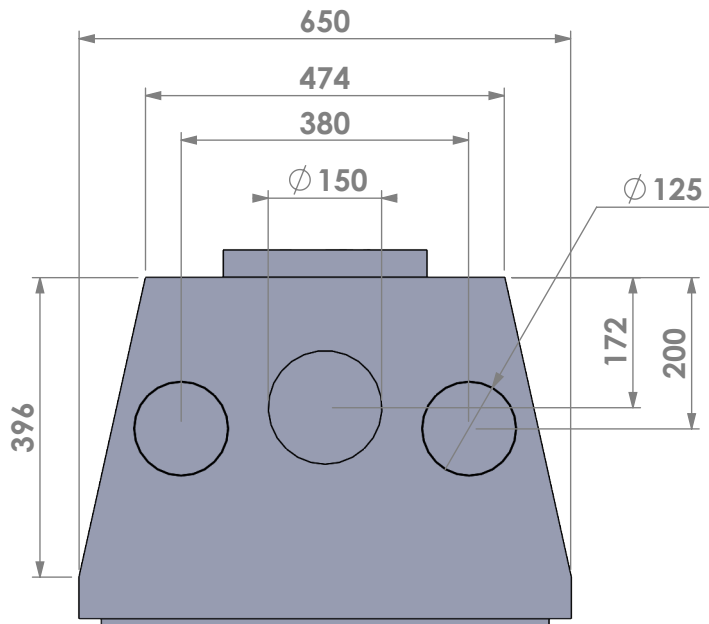

Modifications reserved

Projection: American

Scale: 1:10

Unit: mm

Version: 0

* = optional air inlet

Barbas - Hallenstraat 17
5531 AB Bladel - Netherlands
Tel. +31 (0) 497 33 92 00
Fax. +31 (0) 497 33 92 10
Email: info@barbas.com

Name: **Universal 6-65 frameless**

Modifications reserved

Projection: American

Scale: 1:10
Unit: mm

Version: 0