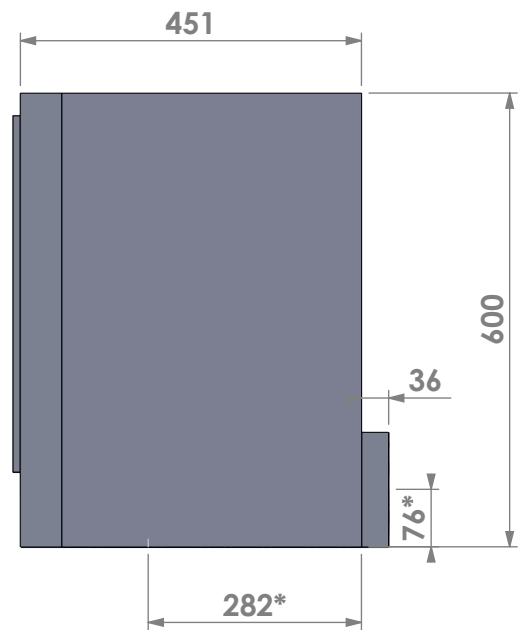

Modifications reserved

Projection: American

Scale: 1:10

Unit: mm

Version: 0

Barbas - Hallenstraat 17
5531 AB Bladel - Netherlands
Tel. +31 (0) 497 33 92 00
Fax. +31 (0) 497 33 92 10
Email: info@barbas.com

Name: **Universal 6-65 insert frame**

Modifications reserved

Projection: American

Scale: 1:10

Unit: mm

Version: 0

* = optional air inlet

Barbas - Hallenstraat 17
5531 AB Bladel - Netherlands
Tel. +31 (0) 497 33 92 00
Fax. +31 (0) 497 33 92 10
Email: info@barbas.com

Name: **Universal 6-65 frameless**

Modifications reserved

Projection: American

Scale: 1:10
Unit: mm

Version: 0