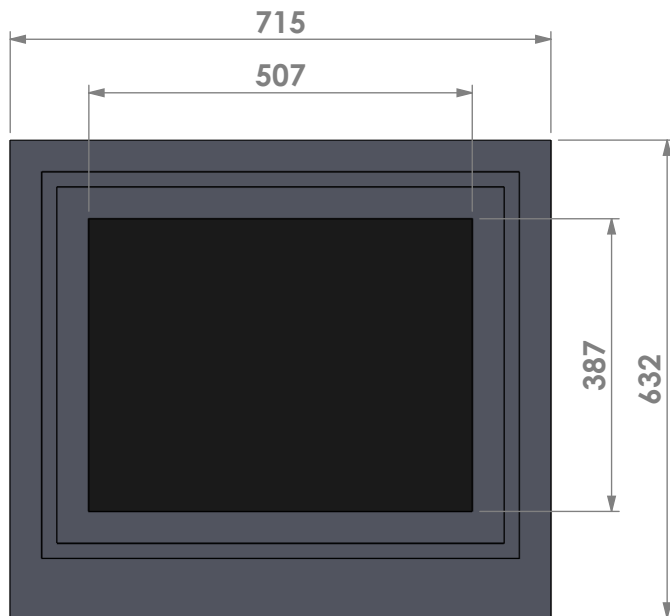

Modifications reserved

Projection: American

Scale: 1:10

Unit: mm

Version: 0

Barbas - Hallenstraat 17
5531 AB Bladel - Netherlands
Tel. +31 (0) 497 33 92 00
Fax. +31 (0) 497 33 92 10
Email: info@barbas.com

Name: **Universal 6-65 classic frame**

Modifications reserved

Projection: American

Scale: 1:10

Unit: mm

Version: 0

Barbas - Hallenstraat 17
5531 AB Bladel - Netherlands
Tel. +31 (0) 497 33 92 00
Fax. +31 (0) 497 33 92 10
Email: info@barbas.com

Name: **Universal 6-65 insert frame**

Name: **Universal 6-65 frameless**

Modifications reserved

Projection: American

Scale: 1:10
Unit: mm

Version: 0