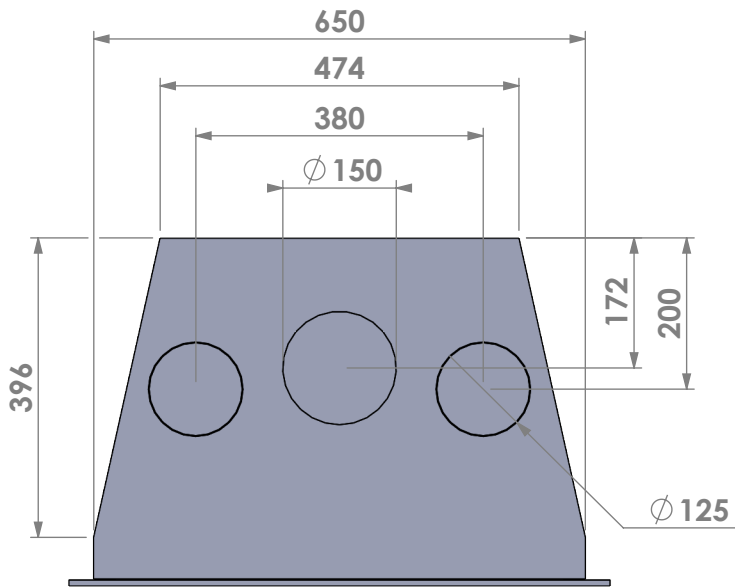

Modifications reserved

Projection: American

Scale: 1:10

Unit: mm

Version: 0

Barbas - Hallenstraat 17
5531 AB Bladel - Netherlands
Tel. +31 (0) 497 33 92 00
Fax. +31 (0) 497 33 92 10
Email: info@barbas.com

Name: **Universal 6-65 classic frame**

Modifications reserved

Projection: American

Scale: 1:10

Unit: mm

Version: 0

Barbas - Hallenstraat 17
5531 AB Bladel - Netherlands
Tel. +31 (0) 497 33 92 00
Fax. +31 (0) 497 33 92 10
Email: info@barbas.com

Name: **Universal 6-65 insert frame**

Name: **Universal 6-65 frameless**

Modifications reserved

Projection: American

Scale: 1:10
Unit: mm

Version: 0