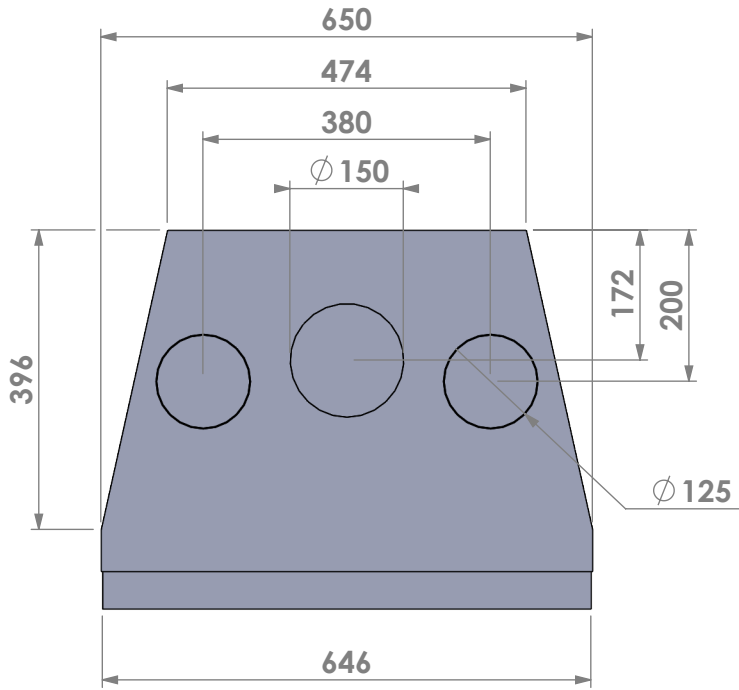

Modifications reserved

Projection: American

Scale: 1:10

Unit: mm

Version: 0

Barbas - Hallenstraat 17
5531 AB Bladel - Netherlands
Tel. +31 (0) 497 33 92 00
Fax. +31 (0) 497 33 92 10
Email: info@barbas.com

Name: **Universal 6-65 insert frame**

Modifications reserved

Projection: American

Scale: 1:10

Unit: mm

Version: 0

* = optional air inlet

Barbas - Hallenstraat 17
5531 AB Bladel - Netherlands
Tel. +31 (0) 497 33 92 00
Fax. +31 (0) 497 33 92 10
Email: info@barbas.com

Name: **Universal 6-65 frameless**

Modifications reserved

Projection: American

Scale: 1:10
Unit: mm

Version: 0