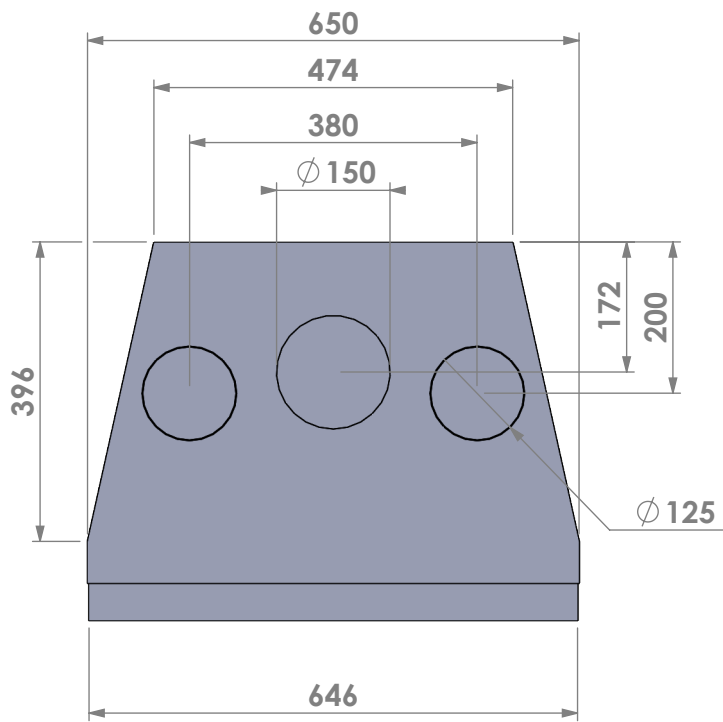

Scale: 1:10

Unit: mm

Version: 0

Barbas - Hallenstraat 17
 5531 AB Bladel - Netherlands
 Tel. +31 (0) 497 33 92 00
 Fax. +31 (0) 497 33 92 10
 Email: info@barbas.com

Name: **Universal 6-65 built-in frame**

Modifications reserved

Projection: American

Scale: 1:10

Unit: mm

Version: 0

Barbas - Hallenstraat 17
5531 AB Bladel - Netherlands
Tel. +31 (0) 497 33 92 00
Fax. +31 (0) 497 33 92 10
Email: info@barbas.com

Name: **Universal 6-65 classic frame**

Modifications reserved

Projection: American

Scale: 1:10

Unit: mm

Version: 0

Barbas - Hallenstraat 17
5531 AB Bladel - Netherlands
Tel. +31 (0) 497 33 92 00
Fax. +31 (0) 497 33 92 10
Email: info@barbas.com

Name: **Universal 6-65 insert frame**

Name: **Universal 6-65 frameless**

Modifications reserved

Projection: American

Scale: 1:10
Unit: mm

Version: 0