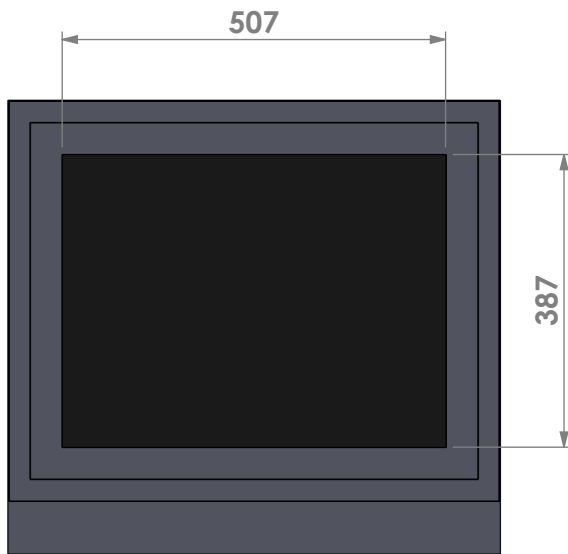

Modifications reserved

Projection: American

Scale: 1:10

Unit: mm

Version: 0

* = optional air inlet

Barbas - Hallenstraat 17
5531 AB Bladel - Netherlands
Tel. +31 (0) 497 33 92 00
Fax. +31 (0) 497 33 92 10
Email: info@barbas.com

Name: **Universal 6-65 frameless**

Modifications reserved

Projection: American

Scale: 1:10
Unit: mm

Version: 0