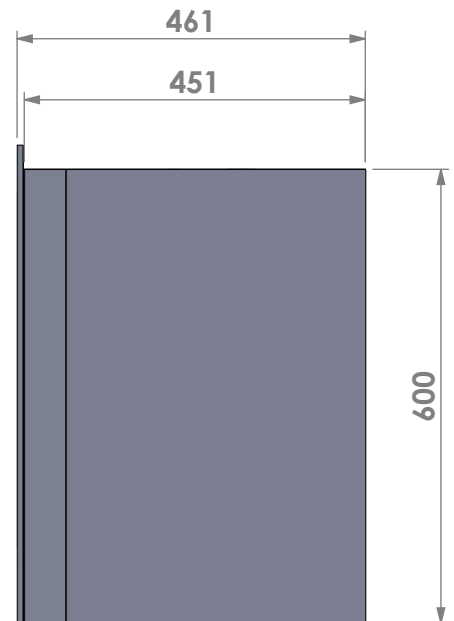

Modifications reserved

Projection: American

Scale: 1:10

Unit: mm

Version: 0

Barbas - Hallenstraat 17
5531 AB Bladel - Netherlands
Tel. +31 (0) 497 33 92 00
Fax. +31 (0) 497 33 92 10
Email: info@barbas.com

Name: **Universal 6-65 classic frame**

Modifications reserved

Projection: American

Scale: 1:10

Unit: mm

Version: 0

Barbas - Hallenstraat 17
5531 AB Bladel - Netherlands
Tel. +31 (0) 497 33 92 00
Fax. +31 (0) 497 33 92 10
Email: info@barbas.com

Name: **Universal 6-65 insert frame**

Name: **Universal 6-65 frameless**

Modifications reserved

Projection: American

Scale: 1:10
Unit: mm

Version: 0