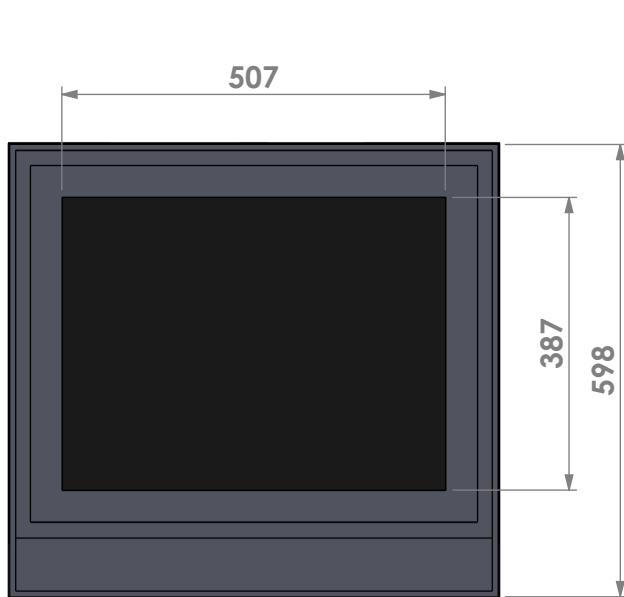

Modifications reserved

Projection: American

Scale: 1:10

Unit: mm

Version: 0

Barbas - Hallenstraat 17
5531 AB Bladel - Netherlands
Tel. +31 (0) 497 33 92 00
Fax. +31 (0) 497 33 92 10
Email: info@barbas.com

Name: **Universal 6-65 insert frame**

Name: **Universal 6-65 frameless**

Modifications reserved

Projection: American

Scale: 1:10
Unit: mm

Version: 0