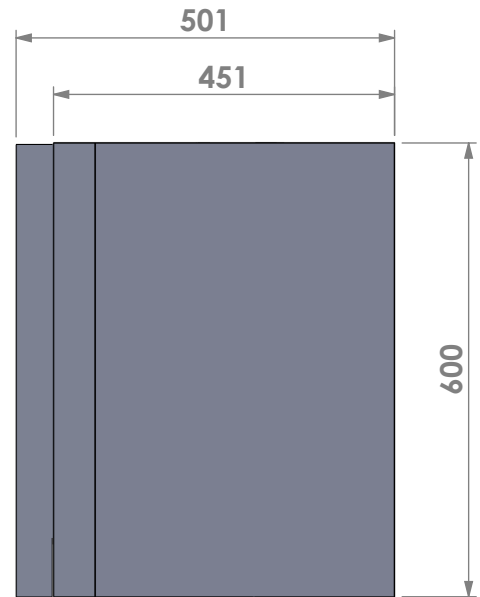

Modifications reserved

Projection: American

Scale: 1:10

Unit: mm

Version: 0

Barbas - Hallenstraat 17
5531 AB Bladel - Netherlands
Tel. +31 (0) 497 33 92 00
Fax. +31 (0) 497 33 92 10
Email: info@barbas.com

Name: **Universal 6-65 insert frame**

Name: **Universal 6-65 frameless**

Modifications reserved

Projection: American

Scale: 1:10
Unit: mm

Version: 0