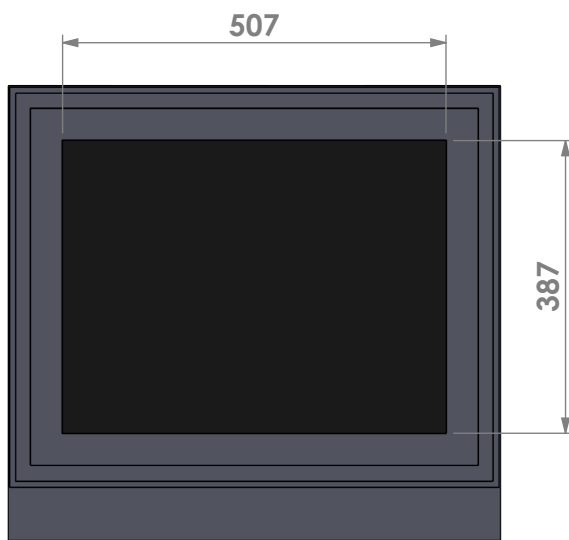

Barbas - Hallenstraat 17
5531 AB Bladel - Netherlands
Tel. +31 (0) 497 33 92 00
Fax. +31 (0) 497 33 92 10
Email: info@barbas.com

Name: **Universal 6-65 built-in frame**

Modifications reserved

Projection: American

Scale: 1:10

Unit: mm

Version: 0