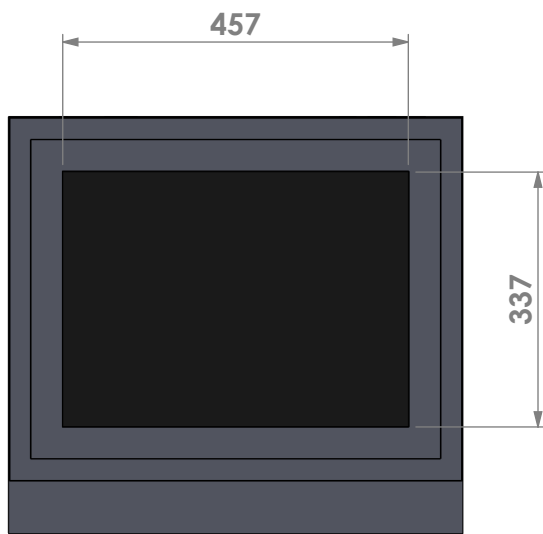

Name: **Universal 6-60 insert frame**

Modifications reserved

Projection: American

Scale: 1:10

Unit: mm

Version: 0

* = optional air inlet

Barbas - Hallenstraat 17
5531 AB Bladel - Netherlands
Tel. +31 (0) 497 33 92 00
Fax. +31 (0) 497 33 92 10
Email: info@barbas.com

Name: **Universal 6-60 frameless**

Modifications reserved

Projection: American

Scale: 1:10
Unit: mm

Version: 0