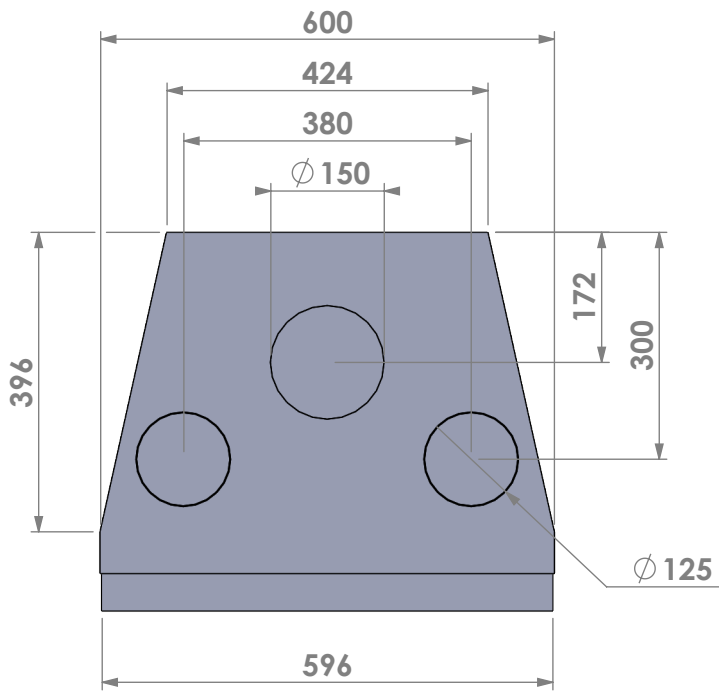

Modifications reserved

Projection: American

Scale: 1:10

Unit: mm

Version: 0

Barbas - Hallenstraat 17
 5531 AB Bladel - Netherlands
 Tel. +31 (0) 497 33 92 00
 Fax. +31 (0) 497 33 92 10
 Email: info@barbas.com

Name: **Universal 6-60 insert frame**

Modifications reserved

Projection: American

Scale: 1:10

Unit: mm

Version: 0

* = optional air inlet

Barbas - Hallenstraat 17
5531 AB Bladel - Netherlands
Tel. +31 (0) 497 33 92 00
Fax. +31 (0) 497 33 92 10
Email: info@barbas.com

Name: **Universal 6-60 frameless**

Modifications reserved

Projection: American

Scale: 1:10
Unit: mm

Version: 0