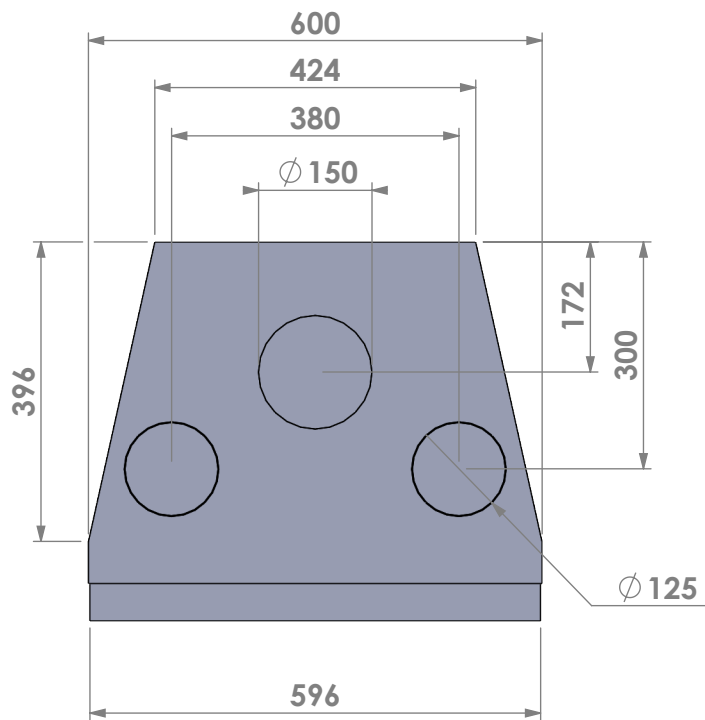

Scale: 1:10

Unit: mm

Version: 0

Barbas - Hallenstraat 17
 5531 AB Bladel - Netherlands
 Tel. +31 (0) 497 33 92 00
 Fax. +31 (0) 497 33 92 10
 Email: info@barbas.com

Name: **Universal 6-60 built-in frame**

Modifications reserved

Projection: American

Scale: 1:10

Unit: mm

Version: 0

Barbas - Hallenstraat 17
5531 AB Bladel - Netherlands
Tel. +31 (0) 497 33 92 00
Fax. +31 (0) 497 33 92 10
Email: info@barbas.com

Name: **Universal 6-60 classic frame**

Name: **Universal 6-60 frameless**

Modifications reserved

Projection: American

Scale: 1:10
Unit: mm

Version: 0