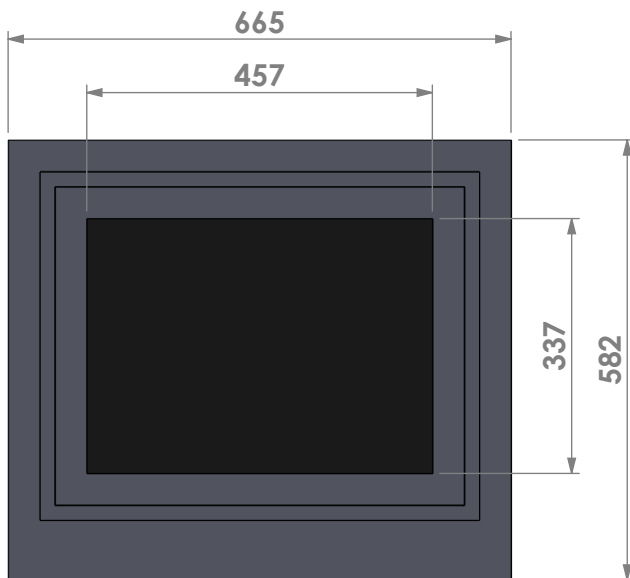

Modifications reserved

Projection: American

Scale: 1:10

Unit: mm

Version: 0

Barbas - Hallenstraat 17
5531 AB Bladel - Netherlands
Tel. +31 (0) 497 33 92 00
Fax. +31 (0) 497 33 92 10
Email: info@barbas.com

Name: **Universal 6-60 classic frame**

Modifications reserved

Projection: American

Scale: 1:10

Unit: mm

Version: 0

Barbas - Hallenstraat 17
 5531 AB Bladel - Netherlands
 Tel. +31 (0) 497 33 92 00
 Fax. +31 (0) 497 33 92 10
 Email: info@barbas.com

Name: **Universal 6-60 frameless**

Modifications reserved

Projection: American

Scale: 1:10
Unit: mm

Version: 0