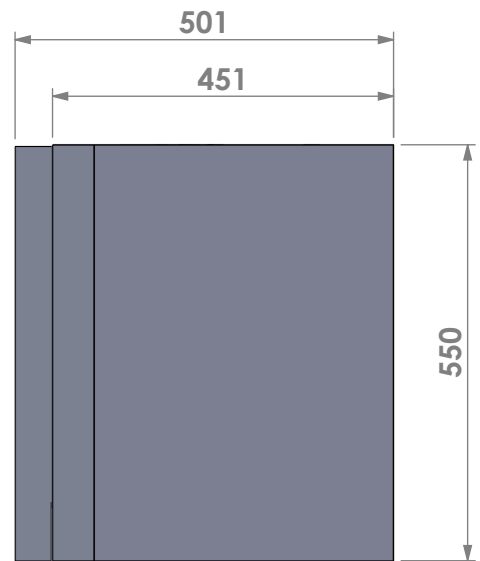

Modifications reserved

Projection: American

Scale: 1:10

Unit: mm

Version: 0

Barbas - Hallenstraat 17
 5531 AB Bladel - Netherlands
 Tel. +31 (0) 497 33 92 00
 Fax. +31 (0) 497 33 92 10
 Email: info@barbas.com

Name: **Universal 6-60 insert frame**

Modifications reserved

Projection: American

Scale: 1:10

Unit: mm

Version: 0

* = optional air inlet

Barbas - Hallenstraat 17
5531 AB Bladel - Netherlands
Tel. +31 (0) 497 33 92 00
Fax. +31 (0) 497 33 92 10
Email: info@barbas.com

Name: **Universal 6-60 frameless**

Modifications reserved

Projection: American

Scale: 1:10
Unit: mm

Version: 0