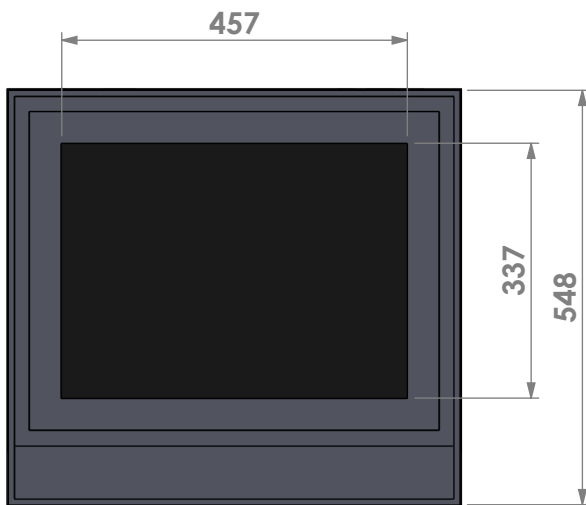

Modifications reserved

Projection: American

Scale: 1:10

Unit: mm

Version: 0

Barbas - Hallenstraat 17
 5531 AB Bladel - Netherlands
 Tel. +31 (0) 497 33 92 00
 Fax. +31 (0) 497 33 92 10
 Email: info@barbas.com

Name: **Universal 6-60 frameless**

Modifications reserved

Projection: American

Scale: 1:10
Unit: mm

Version: 0