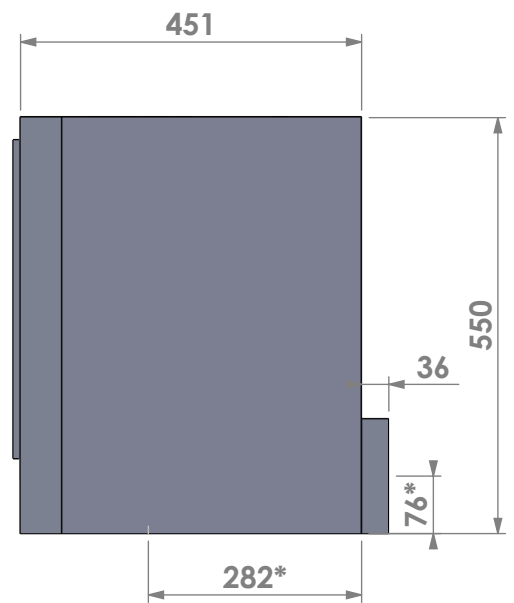

Name: **Universal 6-60 insert frame**

Modifications reserved

Projection: American

Scale: 1:10

Unit: mm

Version: 0

* = optional air inlet

Barbas - Hallenstraat 17
5531 AB Bladel - Netherlands
Tel. +31 (0) 497 33 92 00
Fax. +31 (0) 497 33 92 10
Email: info@barbas.com

Name: **Universal 6-60 frameless**

Modifications reserved

Projection: American

Scale: 1:10
Unit: mm

Version: 0