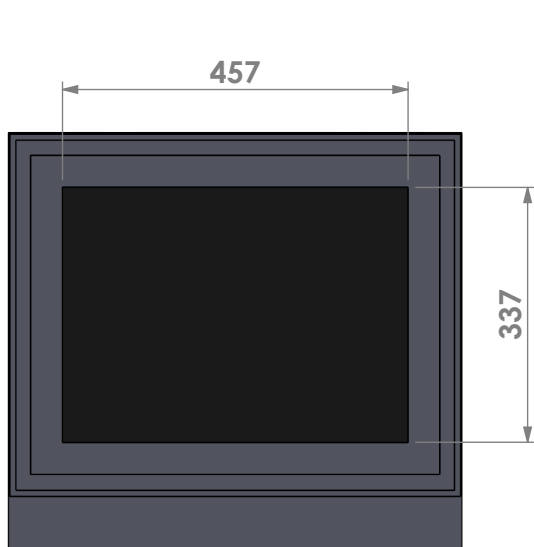

Scale: 1:10

Unit: mm

Version: 0

Barbas - Hallenstraat 17
 5531 AB Bladel - Netherlands
 Tel. +31 (0) 497 33 92 00
 Fax. +31 (0) 497 33 92 10
 Email: info@barbas.com

Name: **Universal 6-60 built-in frame**

Modifications reserved

Projection: American

Scale: 1:10

Unit: mm

Version: 0

Barbas - Hallenstraat 17
5531 AB Bladel - Netherlands
Tel. +31 (0) 497 33 92 00
Fax. +31 (0) 497 33 92 10
Email: info@barbas.com

Name: **Universal 6-60 classic frame**

Name: **Universal 6-60 frameless**

Modifications reserved

Projection: American

Scale: 1:10
Unit: mm

Version: 0