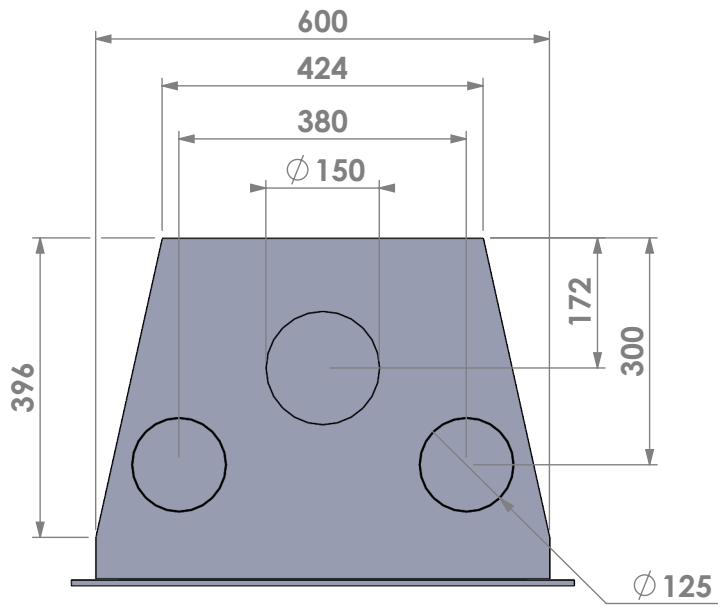

Barbas - Hallenstraat 17
5531 AB Bladel - Netherlands
Tel. +31 (0) 497 33 92 00
Fax. +31 (0) 497 33 92 10
Email: info@barbas.com

Name: **Universal 6-60 classic frame**

Modifications reserved

Projection: American

Scale: 1:10

Unit: mm

Version: 0