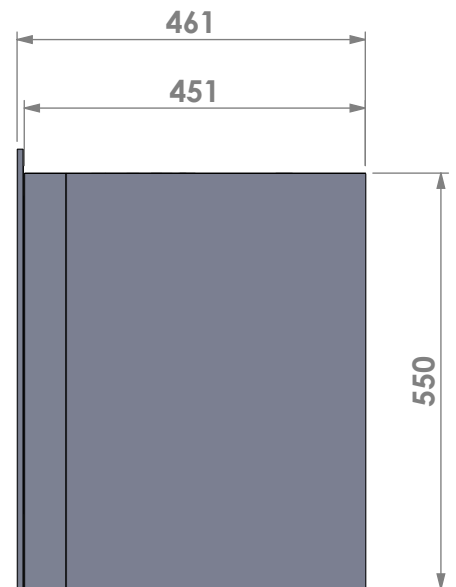

Modifications reserved

Projection: American

Scale: 1:10

Unit: mm

Version: 0

Barbas - Hallenstraat 17
5531 AB Bladel - Netherlands
Tel. +31 (0) 497 33 92 00
Fax. +31 (0) 497 33 92 10
Email: info@barbas.com

Name: **Universal 6-60 classic frame**

Name: **Universal 6-60 frameless**

Modifications reserved

Projection: American

Scale: 1:10
Unit: mm

Version: 0