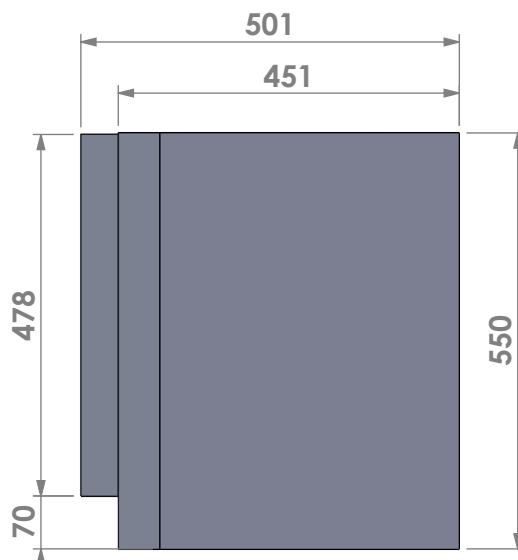

Scale: 1:10

Unit: mm

Version: 0

Barbas - Hallenstraat 17
 5531 AB Bladel - Netherlands
 Tel. +31 (0) 497 33 92 00
 Fax. +31 (0) 497 33 92 10
 Email: info@barbas.com

Name: **Universal 6-60 built-in frame**

Modifications reserved

Projection: American

Scale: 1:10

Unit: mm

Version: 0

Barbas - Hallenstraat 17
5531 AB Bladel - Netherlands
Tel. +31 (0) 497 33 92 00
Fax. +31 (0) 497 33 92 10
Email: info@barbas.com

Name: **Universal 6-60 classic frame**

Name: **Universal 6-60 frameless**

Modifications reserved

Projection: American

Scale: 1:10
Unit: mm

Version: 0