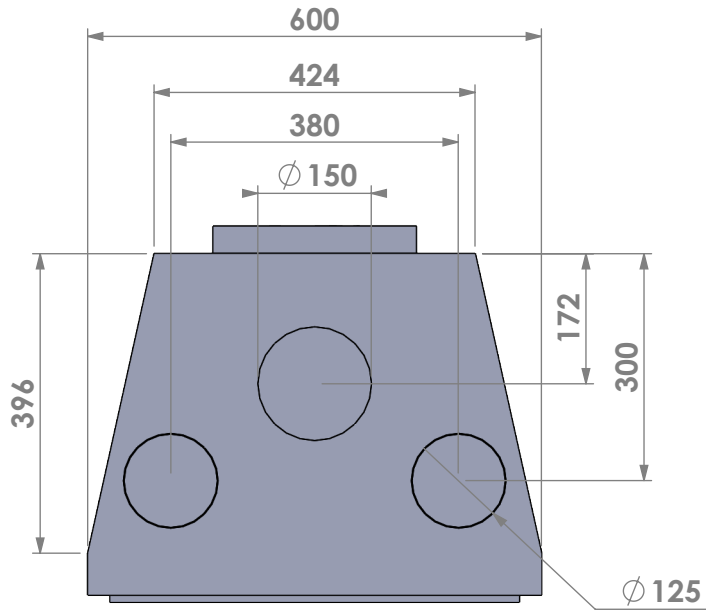

Name: **Universal 6-60 insert frame**

Modifications reserved

Projection: American

Scale: 1:10

Unit: mm

Version: 0

* = optional air inlet

Barbas - Hallenstraat 17
5531 AB Bladel - Netherlands
Tel. +31 (0) 497 33 92 00
Fax. +31 (0) 497 33 92 10
Email: info@barbas.com

Name: **Universal 6-60 frameless**

Modifications reserved

Projection: American

Scale: 1:10
Unit: mm

Version: 0