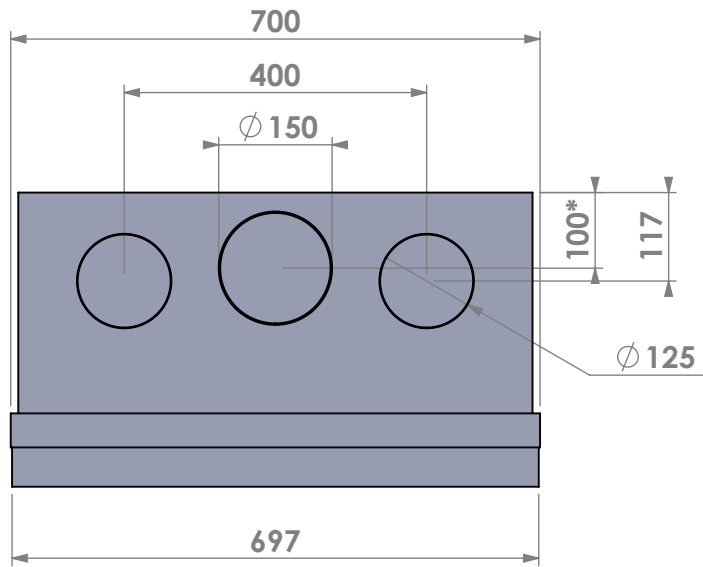

Name: **Unilux-6 70 built-in frame**

Modifications reserved

Projection: American

Scale: 1:10
Unit: mm

Version: 0

* = optional air inlet/outlet

Barbas - Hallenstraat 17
5531 AB Bladel - Netherlands
Tel. +31 (0) 497 33 92 00
Fax. +31 (0) 497 33 92 10
Email: info@barbas.com

Name: **Unilux-6 70 insert frame**

Modifications reserved

Projection: American

Scale: 1:10
Unit: mm

Version: 0

* = optional air inlet/outlet

Barbas - Hallenstraat 17
5531 AB Bladel - Netherlands
Tel. +31 (0) 497 33 92 00
Fax. +31 (0) 497 33 92 10
Email: info@barbas.com

Name: **Unilux-6 70 45' classic frame**

Modifications reserved

Projection: American

Scale: 1:10
Unit: mm

Version: 0