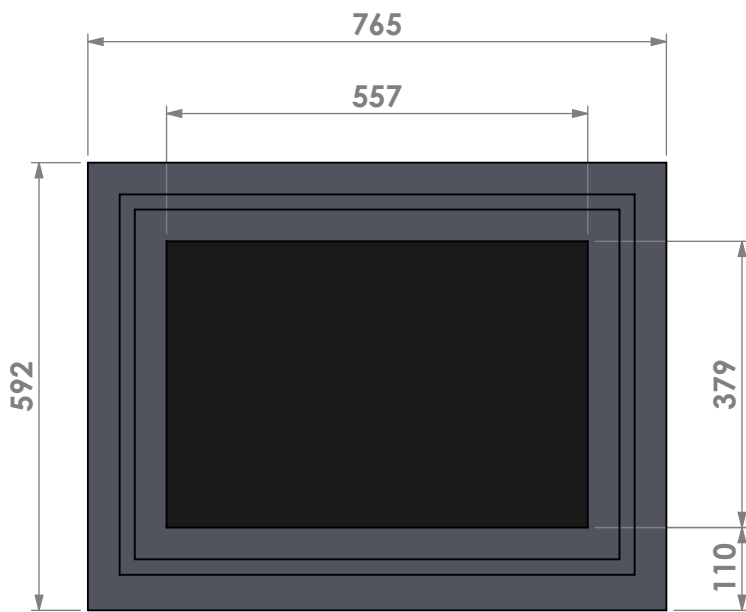

* = optional air inlet/outlet

Barbas - Hallenstraat 17
5531 AB Bladel - Netherlands
Tel. +31 (0) 497 33 92 00
Fax. +31 (0) 497 33 92 10
Email: info@barbas.com

Name: **Unilux-6 70 45' classic frame**

Modifications reserved

Projection: American

Scale: 1:10
Unit: mm

Version: 0