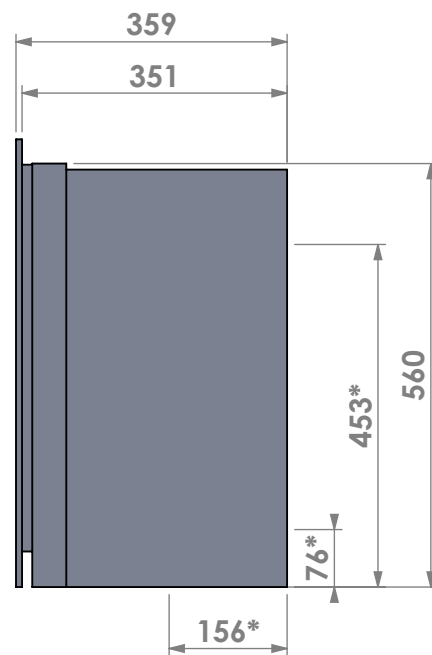

Name: **Unilux-6 70 insert frame**

Modifications reserved

Projection: American

Scale: 1:10
Unit: mm

Version: 0

* = optional air inlet/outlet

Barbas - Hallenstraat 17
5531 AB Bladel - Netherlands
Tel. +31 (0) 497 33 92 00
Fax. +31 (0) 497 33 92 10
Email: info@barbas.com

Name: **Unilux-6 70 classic frame**

Modifications reserved

Projection: American

Scale: 1:10

Unit: mm

Version: 0

* = optional air inlet/outlet

Barbas - Hallenstraat 17
5531 AB Bladel - Netherlands
Tel. +31 (0) 497 33 92 00
Fax. +31 (0) 497 33 92 10
Email: info@barbas.com

Name: **Unilux-6 70 45' classic frame**

Modifications reserved

Projection: American

Scale: 1:10
Unit: mm

Version: 0