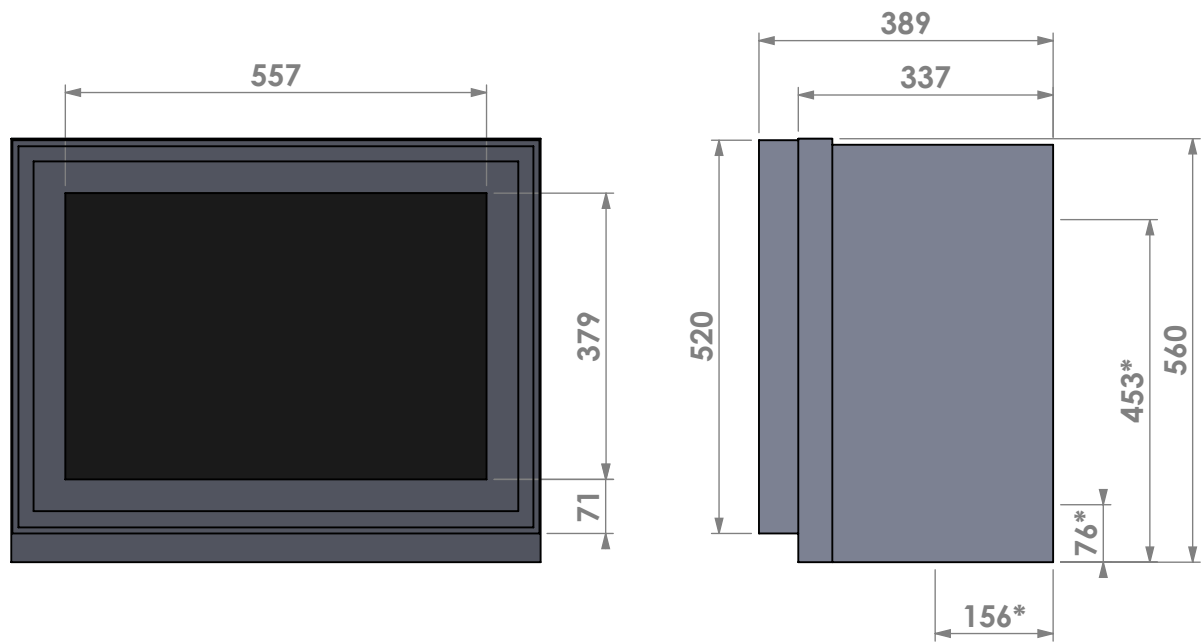

* = optional air inlet/outlet

Barbas - Hallenstraat 17
5531 AB Bladel - Netherlands
Tel. +31 (0) 497 33 92 00
Fax. +31 (0) 497 33 92 10
Email: info@barbas.com

Name: **Unilux-6 70 built-in frame**

Modifications reserved

Projection: American

Scale: 1:10
Unit: mm

Version: 0