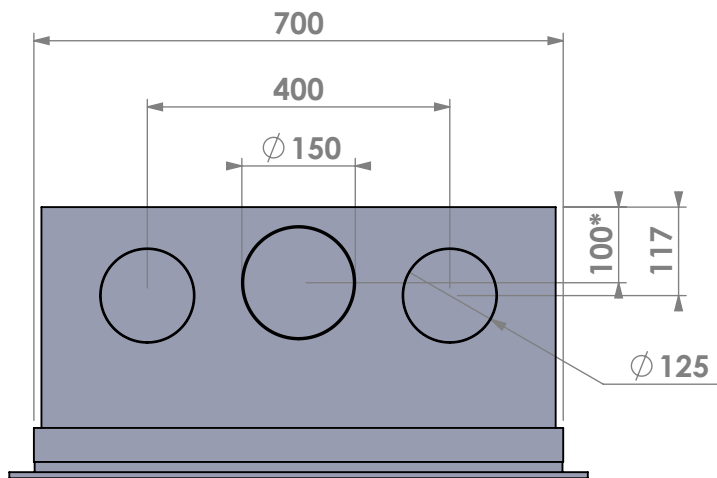

Name: **Unilux-6 70 insert frame**

Modifications reserved

Projection: American

Scale: 1:10
Unit: mm

Version: 0

* = optional air inlet/outlet

Barbas - Hallenstraat 17
5531 AB Bladel - Netherlands
Tel. +31 (0) 497 33 92 00
Fax. +31 (0) 497 33 92 10
Email: info@barbas.com

Name: **Unilux-6 70 classic frame**

Modifications reserved

Projection: American

Scale: 1:10

Unit: mm

Version: 0

* = optional air inlet/outlet

Barbas - Hallenstraat 17
5531 AB Bladel - Netherlands
Tel. +31 (0) 497 33 92 00
Fax. +31 (0) 497 33 92 10
Email: info@barbas.com

Name: **Unilux-6 70 45' classic frame**

Modifications reserved

Projection: American

Scale: 1:10
Unit: mm

Version: 0