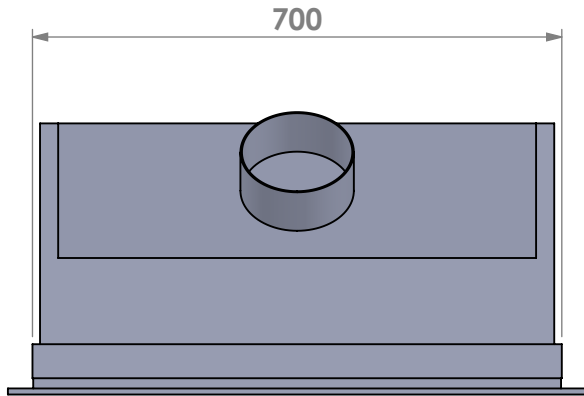

Name: **Unilux-6 70 classic frame**

Modifications reserved

Projection: American

Scale: 1:10

Unit: mm

Version: 0

* = optional air inlet/outlet

Barbas - Hallenstraat 17
5531 AB Bladel - Netherlands
Tel. +31 (0) 497 33 92 00
Fax. +31 (0) 497 33 92 10
Email: info@barbas.com

Name: **Unilux-6 70 45' classic frame**

Modifications reserved

Projection: American

Scale: 1:10
Unit: mm

Version: 0