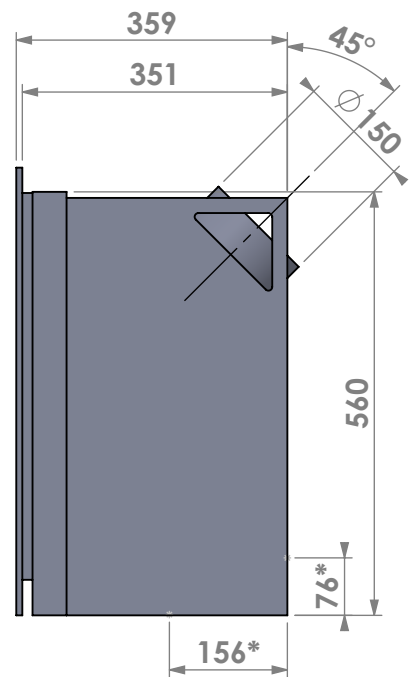

Name: **Unilux-6 70 classic frame**

Modifications reserved

Projection: American

Scale: 1:10

Unit: mm

Version: 0

* = optional air inlet/outlet

Barbas - Hallenstraat 17
5531 AB Bladel - Netherlands
Tel. +31 (0) 497 33 92 00
Fax. +31 (0) 497 33 92 10
Email: info@barbas.com

Name: **Unilux-6 70 45' classic frame**

Modifications reserved

Projection: American

Scale: 1:10
Unit: mm

Version: 0