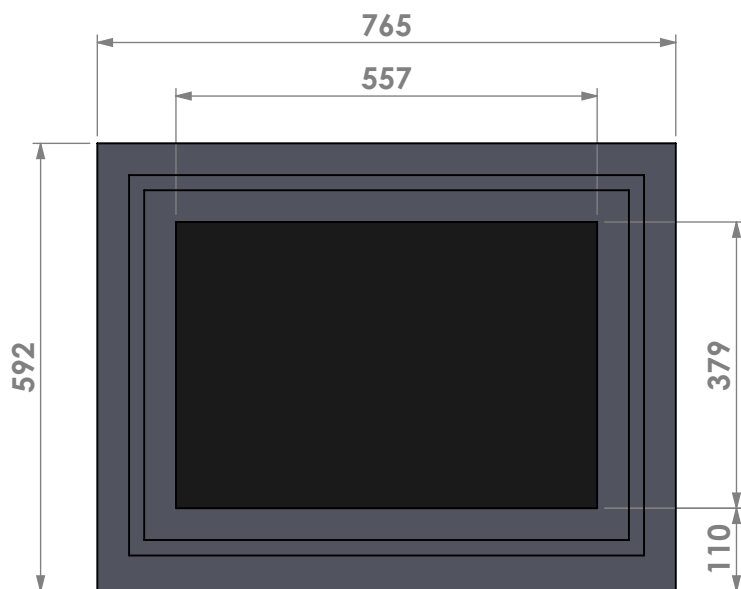

* = optional air inlet/outlet

Barbas - Hallenstraat 17
5531 AB Bladel - Netherlands
Tel. +31 (0) 497 33 92 00
Fax. +31 (0) 497 33 92 10
Email: info@barbas.com

Name: **Unilux-6 70 classic frame**

Modifications reserved

Projection: American

Scale: 1:10

Unit: mm

Version: 0