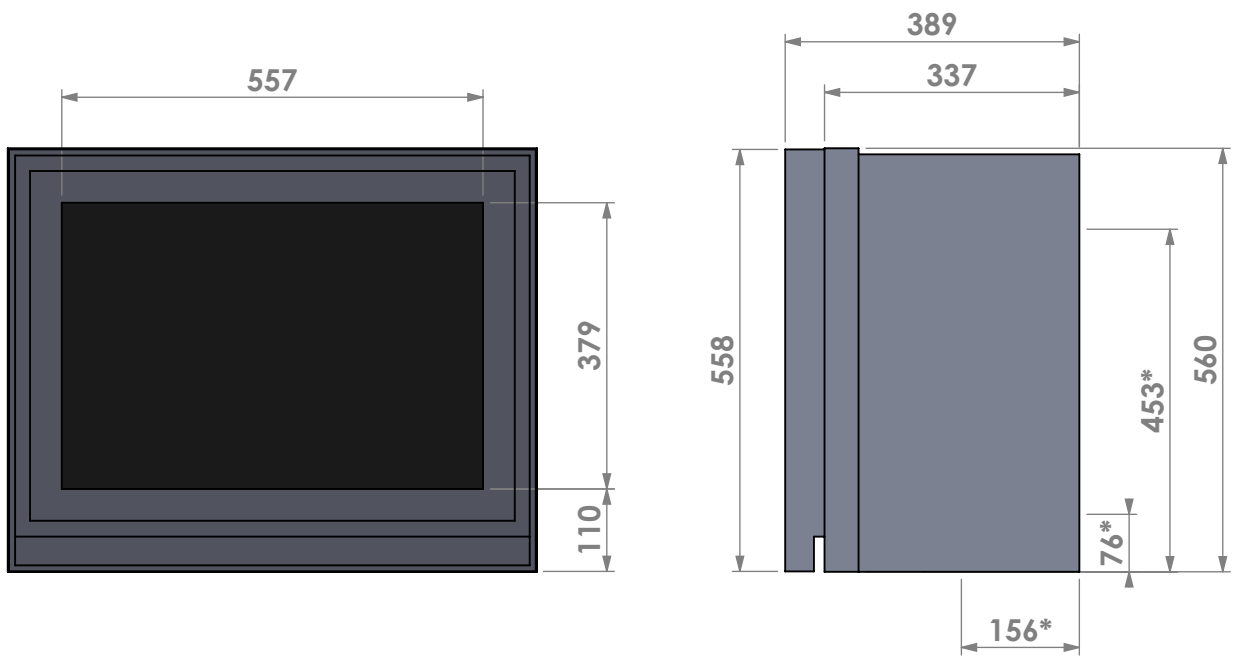

* = optional air inlet/outlet

Barbas - Hallenstraat 17
5531 AB Bladel - Netherlands
Tel. +31 (0) 497 33 92 00
Fax. +31 (0) 497 33 92 10
Email: info@barbas.com

Name: **Unilux-6 70 insert frame**

Modifications reserved

Projection: American

Scale: 1:10
Unit: mm

Version: 0