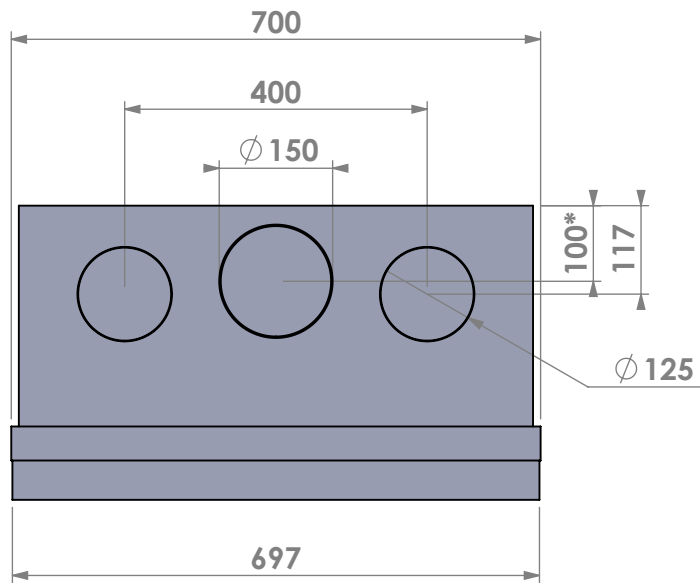

Projection: American

Scale: 1:10
Unit: mm

Version: 0

*** = optional air inlet/outlet**

Barbas - Hallenstraat 17
5531 AB Bladel - Netherlands
Tel. +31 (0) 497 33 92 00
Fax. +31 (0) 497 33 92 10
Email: info@barbas.com

Name: **Unilux-6 70 built-in frame**

Modifications reserved

Projection: American

Scale: 1:10
Unit: mm

Version: 0

* = optional air inlet/outlet

Barbas - Hallenstraat 17
5531 AB Bladel - Netherlands
Tel. +31 (0) 497 33 92 00
Fax. +31 (0) 497 33 92 10
Email: info@barbas.com

Name: **Unilux-6 70 insert frame**

Modifications reserved

Projection: American

Scale: 1:10
Unit: mm

Version: 0

* = optional air inlet/outlet

Barbas - Hallenstraat 17
5531 AB Bladel - Netherlands
Tel. +31 (0) 497 33 92 00
Fax. +31 (0) 497 33 92 10
Email: info@barbas.com

Name: **Unilux-6 70 45' classic frame**

Modifications reserved

Projection: American

Scale: 1:10
Unit: mm

Version: 0