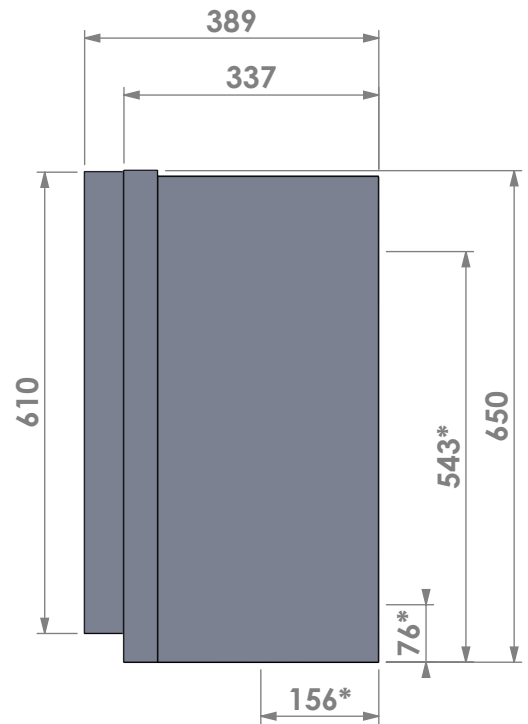

* = optional air inlet/outlet

Barbas - Hallenstraat 17
5531 AB Bladel - Netherlands
Tel. +31 (0) 497 33 92 00
Fax. +31 (0) 497 33 92 10
Email: info@barbas.com

Name: **Unilux-6 67 built-in frame**

Modifications reserved

Projection: American

Scale: 1:10

Unit: mm

Version: 0