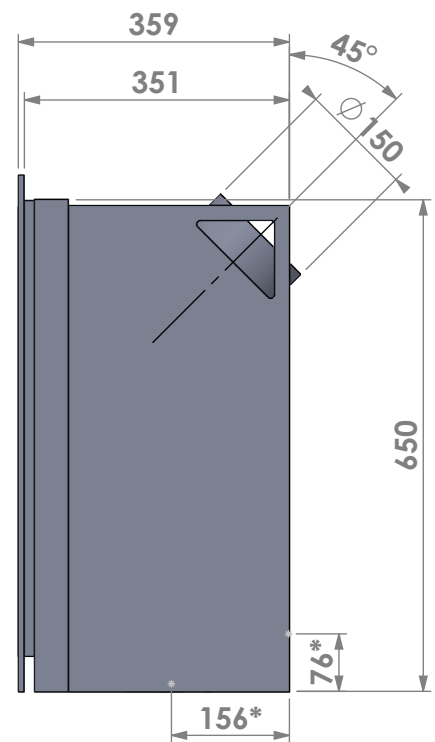

Name: **Unilux-6 67 classic frame**

Modifications reserved

Projection: American

Scale: 1:10

Unit: mm

Version: 0

* = optional air inlet/outlet

Barbas - Hallenstraat 17
5531 AB Bladel - Netherlands
Tel. +31 (0) 497 33 92 00
Fax. +31 (0) 497 33 92 10
Email: info@barbas.com

Name: **Unilux-6 67 45' classic frame**

Modifications reserved

Projection: American

Scale: 1:10
Unit: mm

Version: 0