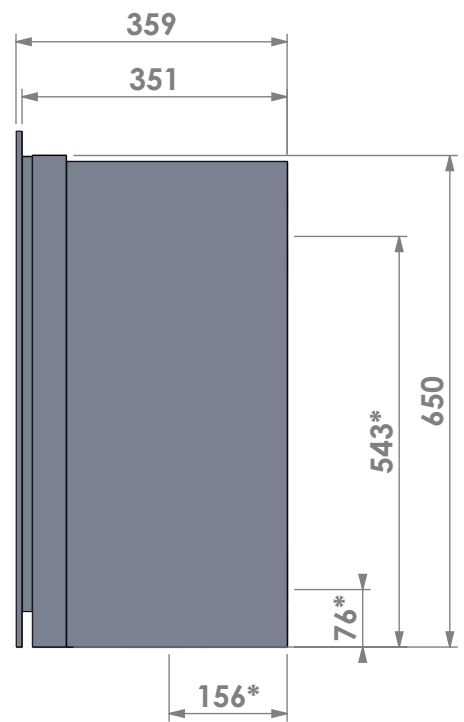

Name: **Unilux-6 67 insert frame**

Modifications reserved

Projection: American

Scale: 1:10

Unit: mm

Version: 0

*** = optional air inlet/outlet**

Barbas - Hallenstraat 17
5531 AB Bladel - Netherlands
Tel. +31 (0) 497 33 92 00
Fax. +31 (0) 497 33 92 10
Email: info@barbas.com

Name: **Unilux-6 67 classic frame**

Modifications reserved

Projection: American

Scale: 1:10

Unit: mm

Version: 0

* = optional air inlet/outlet

Barbas - Hallenstraat 17
5531 AB Bladel - Netherlands
Tel. +31 (0) 497 33 92 00
Fax. +31 (0) 497 33 92 10
Email: info@barbas.com

Name: **Unilux-6 67 45' classic frame**

Modifications reserved

Projection: American

Scale: 1:10
Unit: mm

Version: 0