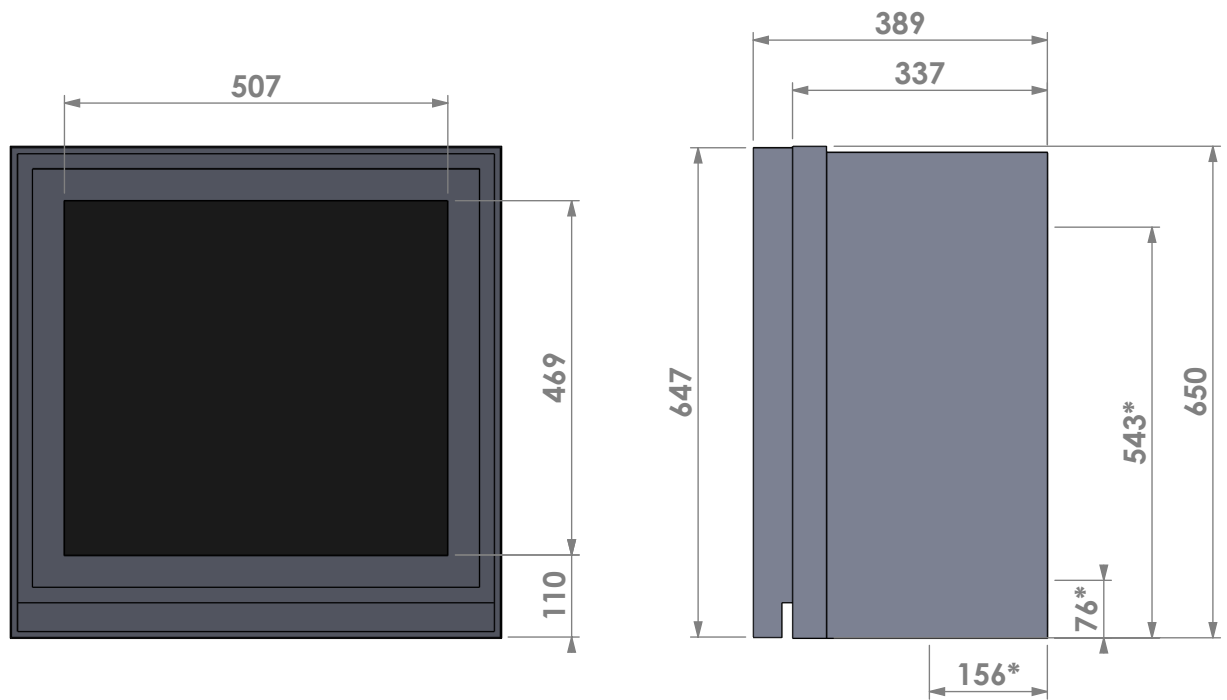

* = optional air inlet/outlet

Barbas - Hallenstraat 17
5531 AB Bladel - Netherlands
Tel. +31 (0) 497 33 92 00
Fax. +31 (0) 497 33 92 10
Email: info@barbas.com

Name: **Unilux-6 67 insert frame**

Modifications reserved

Projection: American

Scale: 1:10

Unit: mm

Version: 0