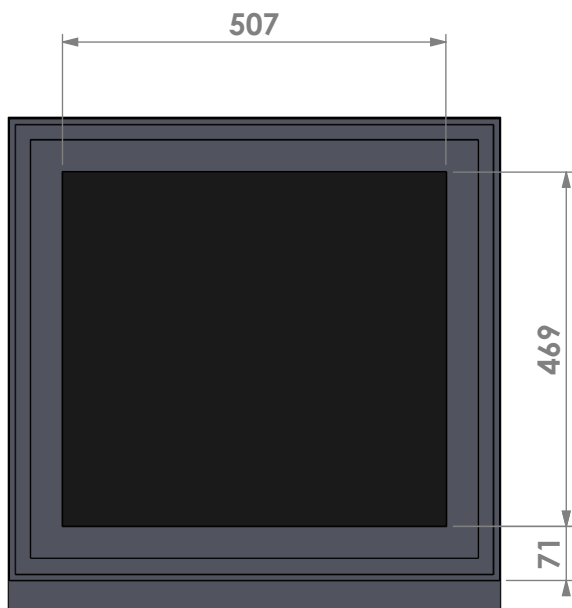

* = optional air inlet/outlet

Barbas - Hallenstraat 17
5531 AB Bladel - Netherlands
Tel. +31 (0) 497 33 92 00
Fax. +31 (0) 497 33 92 10
Email: info@barbas.com

Name: **Unilux-6 67 built-in frame**

Modifications reserved

Projection: American

Scale: 1:10

Unit: mm

Version: 0