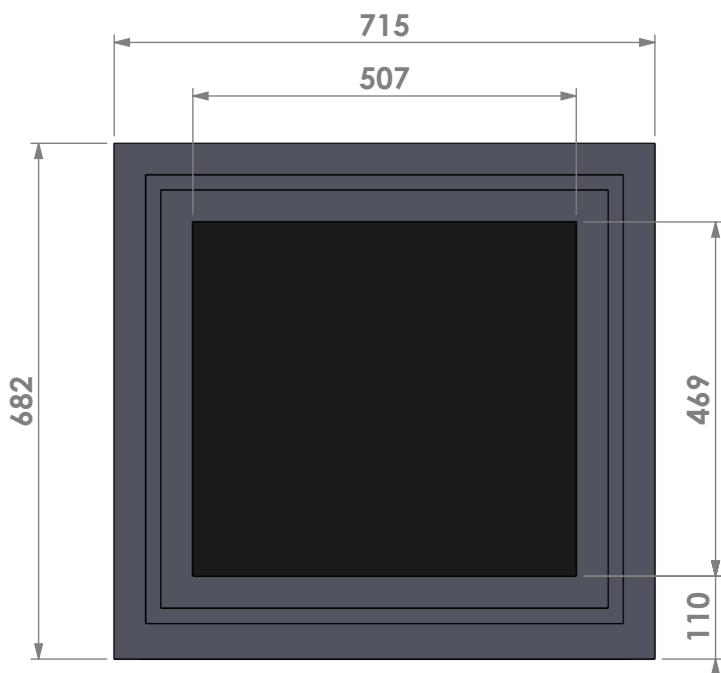

* = optional air inlet/outlet

Barbas - Hallenstraat 17
5531 AB Bladel - Netherlands
Tel. +31 (0) 497 33 92 00
Fax. +31 (0) 497 33 92 10
Email: info@barbas.com

Name: **Unilux-6 67 classic frame**

Modifications reserved

Projection: American

Scale: 1:10

Unit: mm

Version: 0