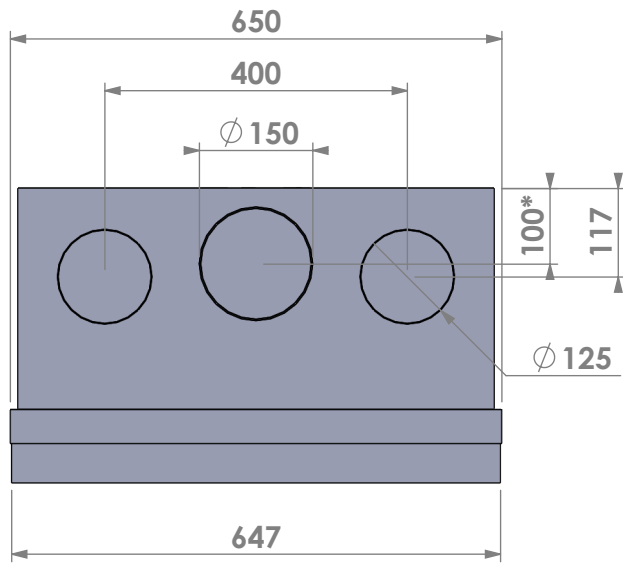

Name: **Unilux-6 67 built-in frame**

Modifications reserved

Projection: American

Scale: 1:10

Unit: mm

Version: 0

*** = optional air inlet/outlet**

Barbas - Hallenstraat 17
5531 AB Bladel - Netherlands
Tel. +31 (0) 497 33 92 00
Fax. +31 (0) 497 33 92 10
Email: info@barbas.com

Name: **Unilux-6 67 insert frame**

Modifications reserved

Projection: American

Scale: 1:10

Unit: mm

Version: 0

*** = optional air inlet/outlet**

Barbas - Hallenstraat 17
5531 AB Bladel - Netherlands
Tel. +31 (0) 497 33 92 00
Fax. +31 (0) 497 33 92 10
Email: info@barbas.com

Name: **Unilux-6 67 classic frame**

Modifications reserved

Projection: American

Scale: 1:10

Unit: mm

Version: 0

* = optional air inlet/outlet

Barbas - Hallenstraat 17
5531 AB Bladel - Netherlands
Tel. +31 (0) 497 33 92 00
Fax. +31 (0) 497 33 92 10
Email: info@barbas.com

Name: **Unilux-6 67 45' classic frame**

Modifications reserved

Projection: American

Scale: 1:10
Unit: mm

Version: 0