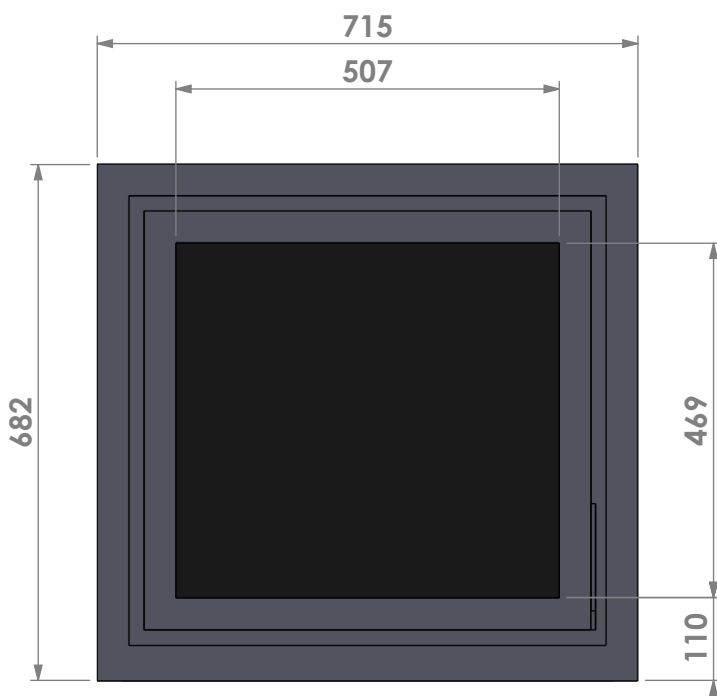

Name: **Unilux-6 67 classic frame**

Modifications reserved

Projection: American

Scale: 1:10

Unit: mm

Version: 0

* = optional air inlet/outlet

Barbas - Hallenstraat 17
5531 AB Bladel - Netherlands
Tel. +31 (0) 497 33 92 00
Fax. +31 (0) 497 33 92 10
Email: info@barbas.com

Name: **Unilux-6 67 45' classic frame**

Modifications reserved

Projection: American

Scale: 1:10
Unit: mm

Version: 0