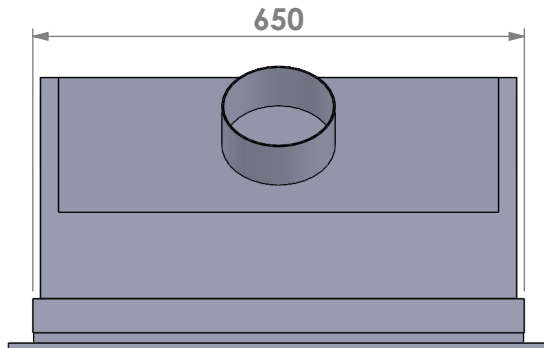

Name: **Unilux-6 67 classic frame**

Modifications reserved

Projection: American

Scale: 1:10

Unit: mm

Version: 0

* = optional air inlet/outlet

Barbas - Hallenstraat 17
5531 AB Bladel - Netherlands
Tel. +31 (0) 497 33 92 00
Fax. +31 (0) 497 33 92 10
Email: info@barbas.com

Name: **Unilux-6 67 45' classic frame**

Modifications reserved

Projection: American

Scale: 1:10
Unit: mm

Version: 0