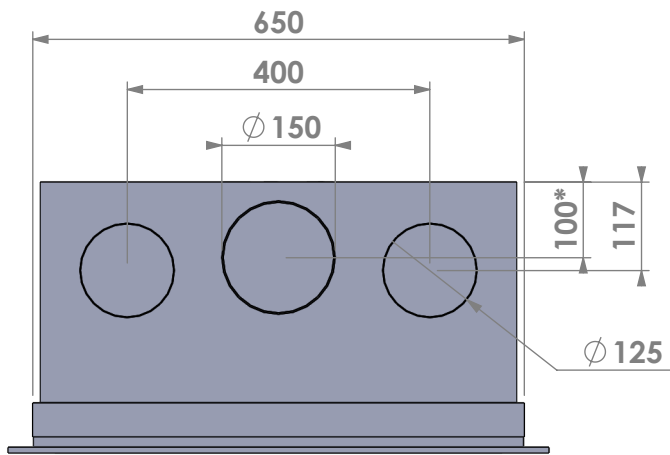

Name: **Unilux-6 67 insert frame**

Modifications reserved

Projection: American

Scale: 1:10

Unit: mm

Version: 0

*** = optional air inlet/outlet**

Barbas - Hallenstraat 17
5531 AB Bladel - Netherlands
Tel. +31 (0) 497 33 92 00
Fax. +31 (0) 497 33 92 10
Email: info@barbas.com

Name: **Unilux-6 67 classic frame**

Modifications reserved

Projection: American

Scale: 1:10

Unit: mm

Version: 0

* = optional air inlet/outlet

Barbas - Hallenstraat 17
5531 AB Bladel - Netherlands
Tel. +31 (0) 497 33 92 00
Fax. +31 (0) 497 33 92 10
Email: info@barbas.com

Name: **Unilux-6 67 45' classic frame**

Modifications reserved

Projection: American

Scale: 1:10
Unit: mm

Version: 0