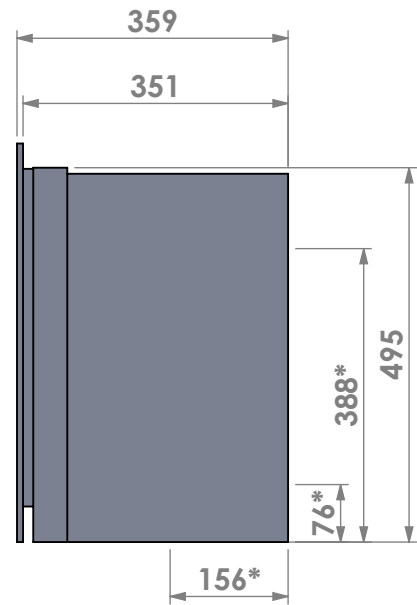

Name: **Unilux-6 65 insert frame**

Modifications reserved

Projection: American

Scale: 1:10

Unit: mm

Version: 0

*** = optional air inlet / outlet**

Barbas - Hallenstraat 17
5531 AB Bladel - Netherlands
Tel. +31 (0) 497 33 92 00
Fax. +31 (0) 497 33 92 10
Email: info@barbas.com

Name: **Unilux-6 65 classic frame**

Modifications reserved

Projection: American

Scale: 1:10

Unit: mm

Version: 0

* = optional air inlet/outlet

Barbas - Hallenstraat 17
5531 AB Bladel - Netherlands
Tel. +31 (0) 497 33 92 00
Fax. +31 (0) 497 33 92 10
Email: info@barbas.com

Name: **Unilux-6 65 45' classic frame**

Modifications reserved

Projection: American

Scale: 1:10

Unit: mm

Version: 0