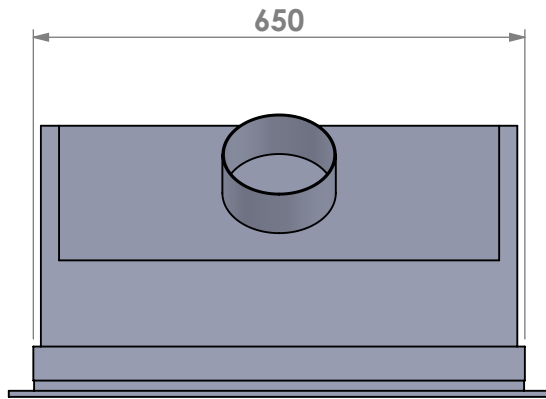

Name: **Unilux-6 65 classic frame**

Modifications reserved

Projection: American

Scale: 1:10

Unit: mm

Version: 0

* = optional air inlet/outlet

Barbas - Hallenstraat 17
5531 AB Bladel - Netherlands
Tel. +31 (0) 497 33 92 00
Fax. +31 (0) 497 33 92 10
Email: info@barbas.com

Name: **Unilux-6 65 45' classic frame**

Modifications reserved

Projection: American

Scale: 1:10

Unit: mm

Version: 0