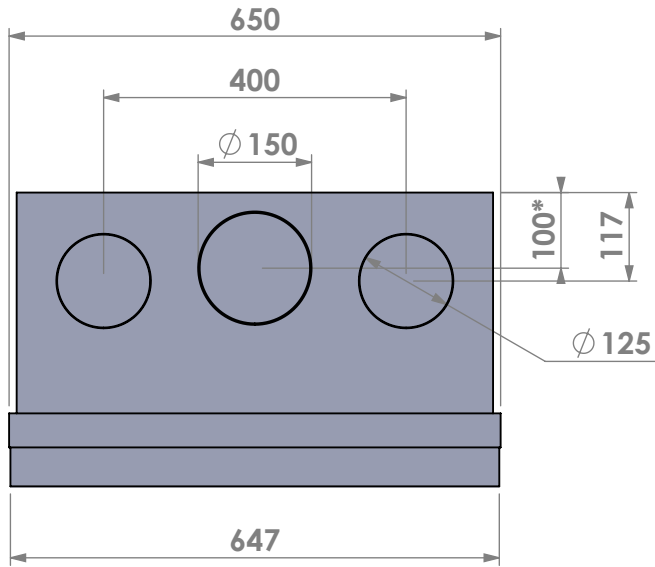

* = optional air inlet / outlet

Barbas - Hallenstraat 17
5531 AB Bladel - Netherlands
Tel. +31 (0) 497 33 92 00
Fax. +31 (0) 497 33 92 10
Email: info@barbas.com

Name: **Unilux-6 65 insert frame**

Modifications reserved

Projection: American

Scale: 1:10

Unit: mm

Version: 0