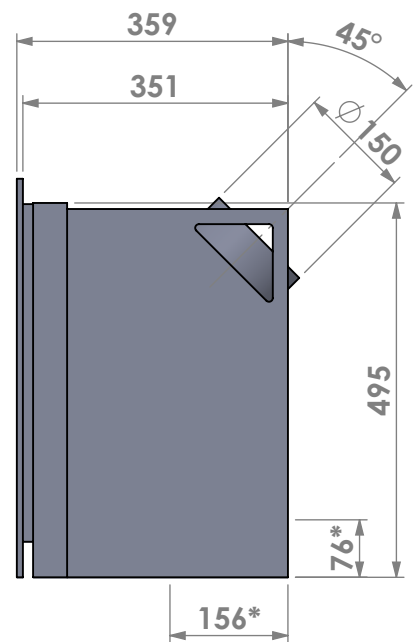

Name: **Unilux-6 65 classic frame**

Modifications reserved

Projection: American

Scale: 1:10

Unit: mm

Version: 0

* = optional air inlet/outlet

Barbas - Hallenstraat 17
5531 AB Bladel - Netherlands
Tel. +31 (0) 497 33 92 00
Fax. +31 (0) 497 33 92 10
Email: info@barbas.com

Name: **Unilux-6 65 45' classic frame**

Modifications reserved

Projection: American

Scale: 1:10

Unit: mm

Version: 0