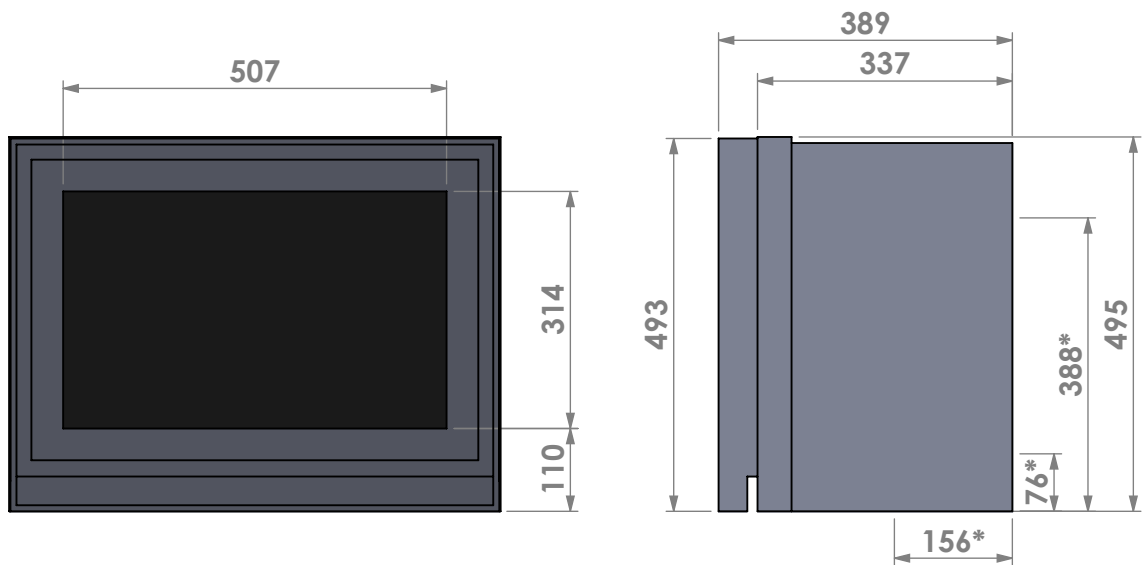

* = optional air inlet / outlet

Barbas - Hallenstraat 17
5531 AB Bladel - Netherlands
Tel. +31 (0) 497 33 92 00
Fax. +31 (0) 497 33 92 10
Email: info@barbas.com

Name: **Unilux-6 65 insert frame**

Modifications reserved

Projection: American

Scale: 1:10

Unit: mm

Version: 0