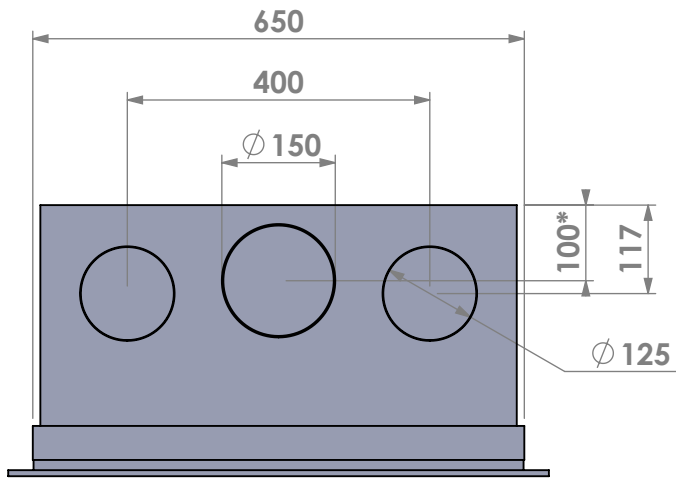

Name: **Unilux-6 65 insert frame**

Modifications reserved

Projection: American

Scale: 1:10

Unit: mm

Version: 0

*** = optional air inlet / outlet**

Barbas - Hallenstraat 17
5531 AB Bladel - Netherlands
Tel. +31 (0) 497 33 92 00
Fax. +31 (0) 497 33 92 10
Email: info@barbas.com

Name: **Unilux-6 65 classic frame**

Modifications reserved

Projection: American

Scale: 1:10

Unit: mm

Version: 0

* = optional air inlet/outlet

Barbas - Hallenstraat 17
5531 AB Bladel - Netherlands
Tel. +31 (0) 497 33 92 00
Fax. +31 (0) 497 33 92 10
Email: info@barbas.com

Name: **Unilux-6 65 45' classic frame**

Modifications reserved

Projection: American

Scale: 1:10

Unit: mm

Version: 0