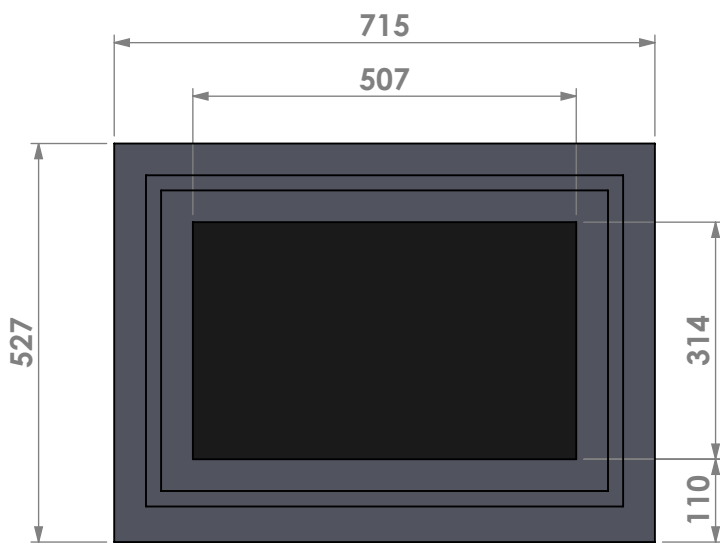

Name: **Unilux-6 65 insert frame**

Modifications reserved

Projection: American

Scale: 1:10

Unit: mm

Version: 0

*** = optional air inlet / outlet**

Barbas - Hallenstraat 17
5531 AB Bladel - Netherlands
Tel. +31 (0) 497 33 92 00
Fax. +31 (0) 497 33 92 10
Email: info@barbas.com

Name: **Unilux-6 65 45' classic frame**

Modifications reserved

Projection: American

Scale: 1:10

Unit: mm

Version: 0