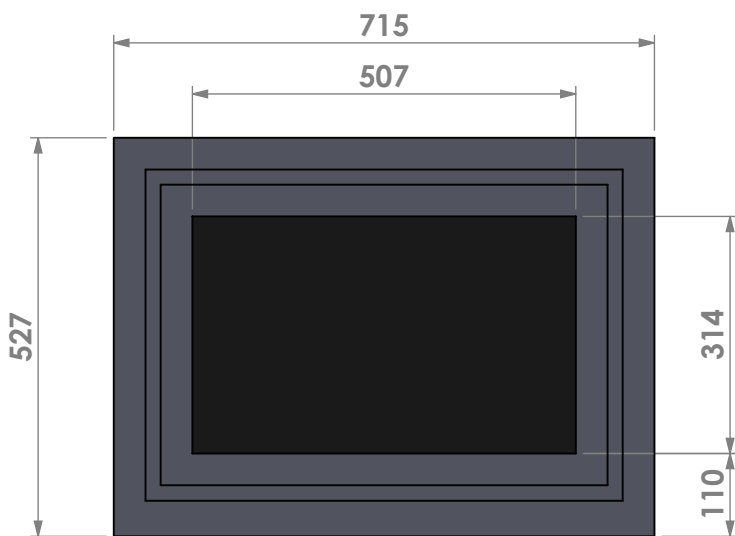

* = optional air inlet/outlet

Barbas - Hallenstraat 17
5531 AB Bladel - Netherlands
Tel. +31 (0) 497 33 92 00
Fax. +31 (0) 497 33 92 10
Email: info@barbas.com

Name: **Unilux-6 65 45' classic frame**

Modifications reserved

Projection: American

Scale: 1:10

Unit: mm

Version: 0