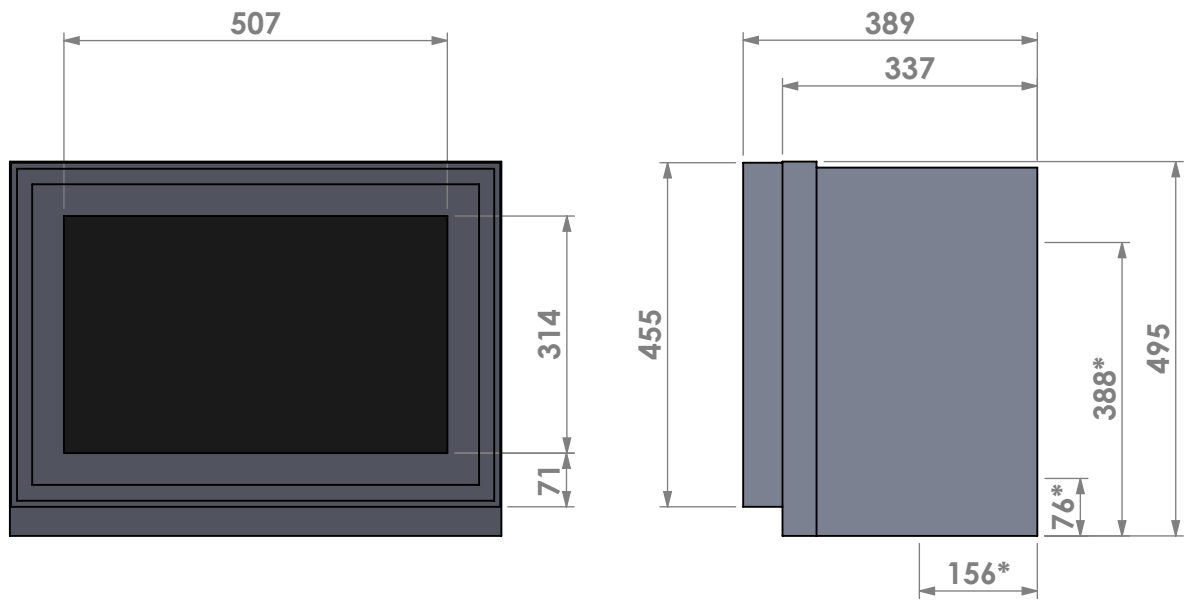

* = optional air inlet / outlet

Barbas - Hallenstraat 17
5531 AB Bladel - Netherlands
Tel. +31 (0) 497 33 92 00
Fax. +31 (0) 497 33 92 10
Email: info@barbas.com

Name: **Unilux-6 65 built-in frame**

Modifications reserved

Projection: American

Scale: 1:10

Unit: mm

Version: 0