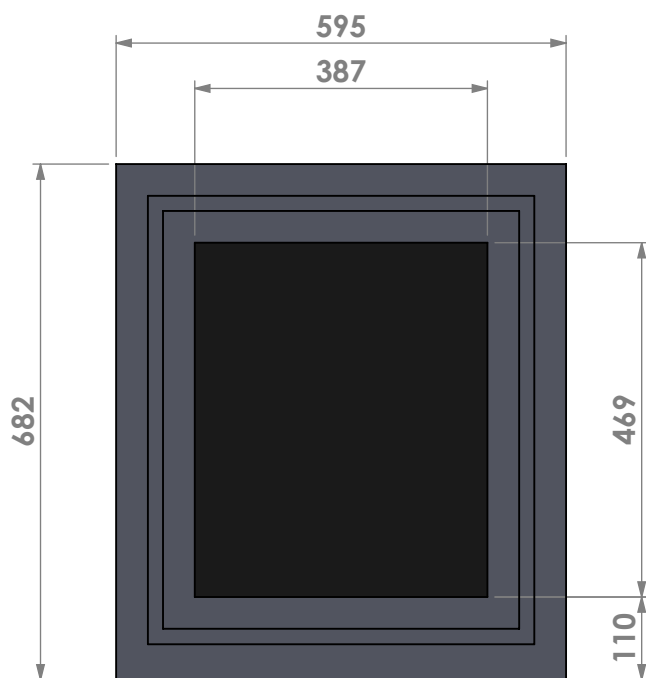

Name: **Unilux-6 55 classic frame**

Modifications reserved

Projection:

American

Scale: 1:10

Unit: mm

Version:

0

Modifications reserved

Projection: American

Scale: 1:10

Unit: mm

Version: 0