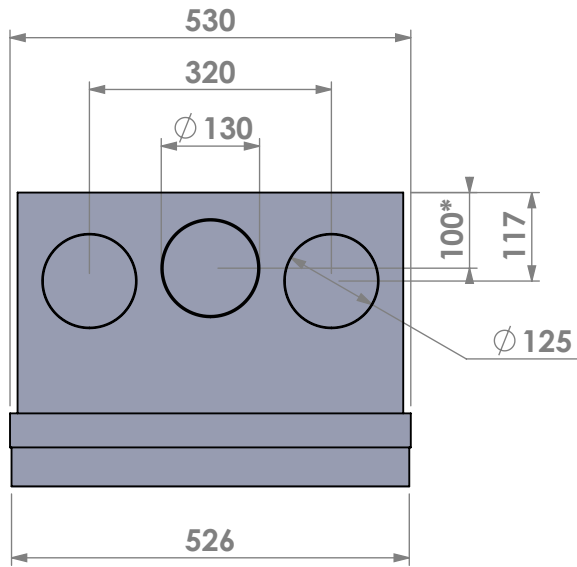

Name: **Unilux-6 55 built-in frame**

Modifications reserved

Projection: American

Scale: 1:10
Unit: mm

Version: 0

*** = optional air inlet/outlet**

Barbas - Hallenstraat 17
5531 AB Bladel - Netherlands
Tel. +31 (0) 497 33 92 00
Fax. +31 (0) 497 33 92 10
Email: info@barbas.com

Name: **Unilux-6 55 insert frame**

Modifications reserved

Projection: American

Scale: 1:10

Unit: mm

Version: 0

*** = optional air inlet/outlet**

Barbas - Hallenstraat 17
5531 AB Bladel - Netherlands
Tel. +31 (0) 497 33 92 00
Fax. +31 (0) 497 33 92 10
Email: info@barbas.com

Name: **Unilux-6 55 classic frame**

Modifications reserved

Projection:

American

Scale: 1:10

Unit: mm

Version:

0

Modifications reserved

Projection: American

Scale: 1:10

Unit: mm

Version: 0