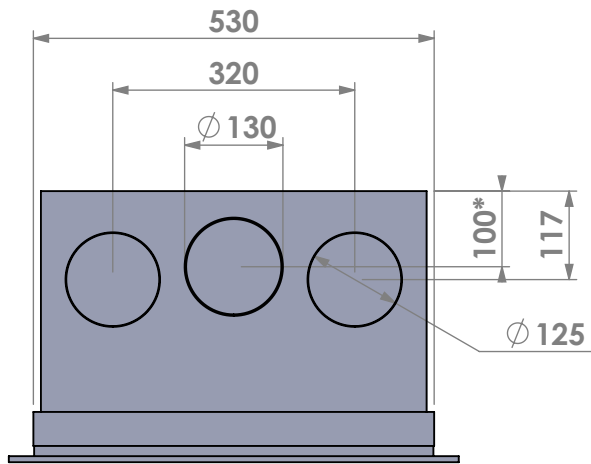

Name: **Unilux-6 55 insert frame**

Modifications reserved

Projection: American

Scale: 1:10

Unit: mm

Version: 0

*** = optional air inlet/outlet**

Barbas - Hallenstraat 17
5531 AB Bladel - Netherlands
Tel. +31 (0) 497 33 92 00
Fax. +31 (0) 497 33 92 10
Email: info@barbas.com

Name: **Unilux-6 55 classic frame**

Modifications reserved

Projection:

American

Scale: 1:10

Unit: mm

Version:

0

Modifications reserved

Projection: American

Scale: 1:10

Unit: mm

Version: 0