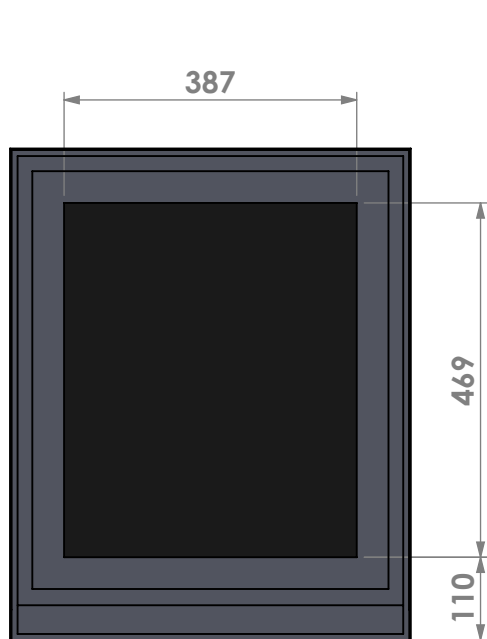

* = optional air inlet/outlet

Barbas - Hallenstraat 17
5531 AB Bladel - Netherlands
Tel. +31 (0) 497 33 92 00
Fax. +31 (0) 497 33 92 10
Email: info@barbas.com

Name: **Unilux-6 55 insert frame**

Modifications reserved

Projection: American

Scale: 1:10

Unit: mm

Version: 0