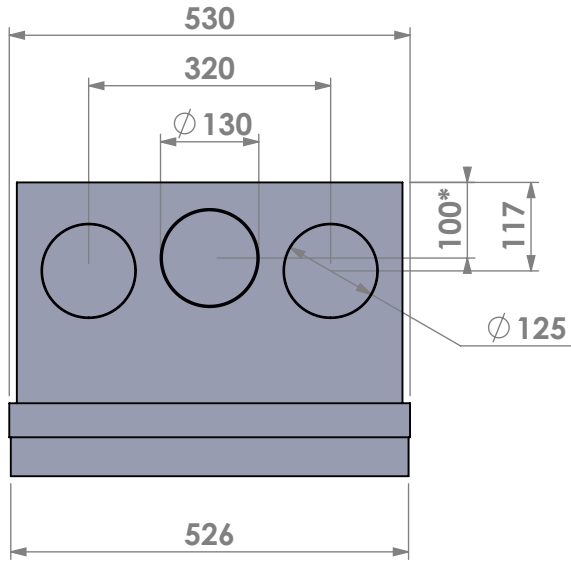

* = optional air inlet/outlet

Barbas - Hallenstraat 17
5531 AB Bladel - Netherlands
Tel. +31 (0) 497 33 92 00
Fax. +31 (0) 497 33 92 10
Email: info@barbas.com

Name: **Unilux-6 55 built-in frame**

Modifications reserved

Projection: American

Scale: 1:10
Unit: mm

Version: 0