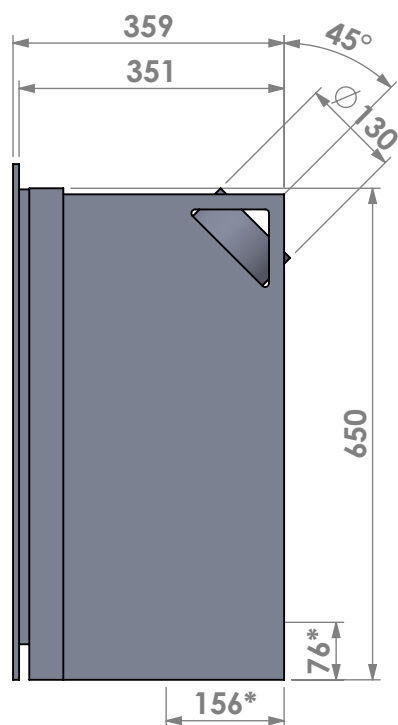

Name: **Unilux-6 55 classic frame**

Modifications reserved

Projection:

American

Scale: 1:10

Unit: mm

Version:

0

Modifications reserved

Projection: American

Scale: 1:10

Unit: mm

Version: 0