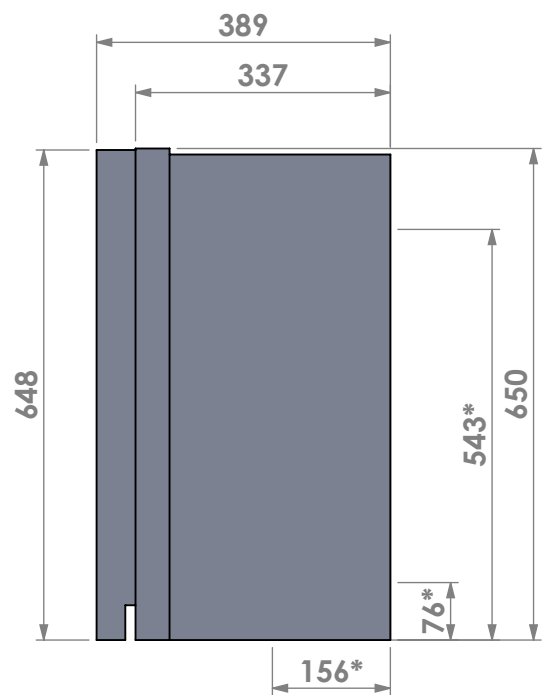

* = optional air inlet/outlet

Barbas - Hallenstraat 17
5531 AB Bladel - Netherlands
Tel. +31 (0) 497 33 92 00
Fax. +31 (0) 497 33 92 10
Email: info@barbas.com

Name: **Unilux-6 55 insert frame**

Modifications reserved

Projection: American

Scale: 1:10

Unit: mm

Version: 0