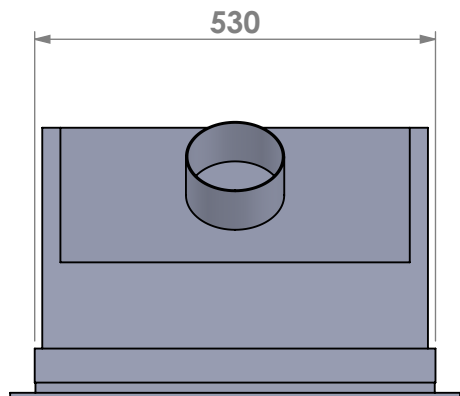

Name: **Unilux-6 55 classic frame**

Modifications reserved

Projection:

American

Scale: 1:10

Unit: mm

Version:

0

Modifications reserved

Projection: American

Scale: 1:10

Unit: mm

Version: 0