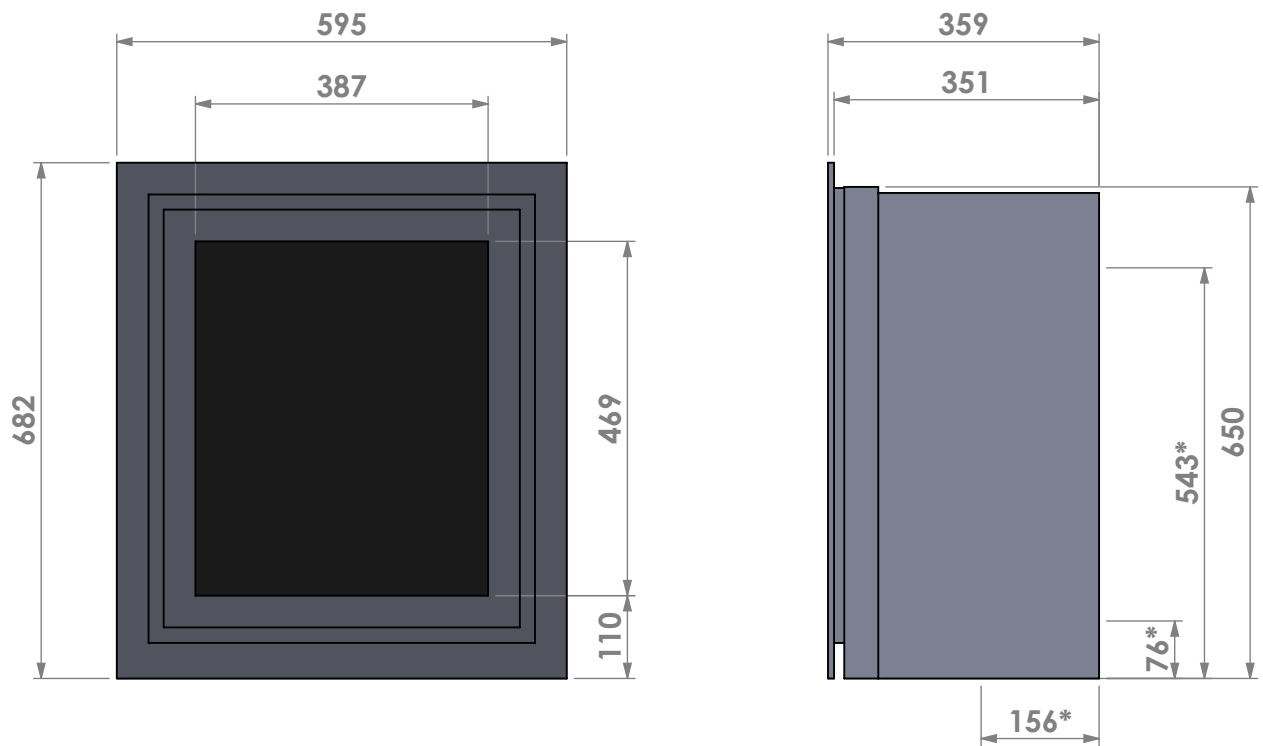

* = optional air inlet/outlet

Barbas - Hallenstraat 17
5531 AB Bladel - Netherlands
Tel. +31 (0) 497 33 92 00
Fax. +31 (0) 497 33 92 10
Email: info@barbas.com

Name: **Unilux-6 55 classic frame**

Modifications reserved

Projection:

American

Scale: 1:10

Unit: mm

Version:

0