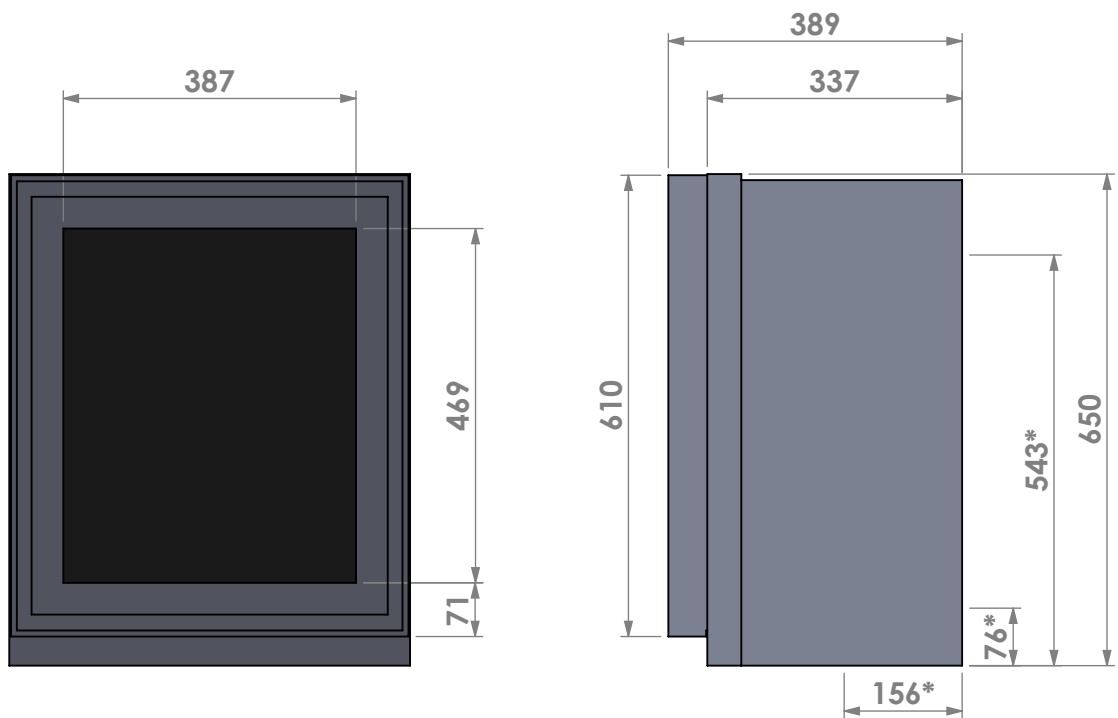

* = optional air inlet/outlet

Barbas - Hallenstraat 17
5531 AB Bladel - Netherlands
Tel. +31 (0) 497 33 92 00
Fax. +31 (0) 497 33 92 10
Email: info@barbas.com

Name: **Unilux-6 55 built-in frame**

Modifications reserved

Projection: American

Scale: 1:10
Unit: mm

Version: 0