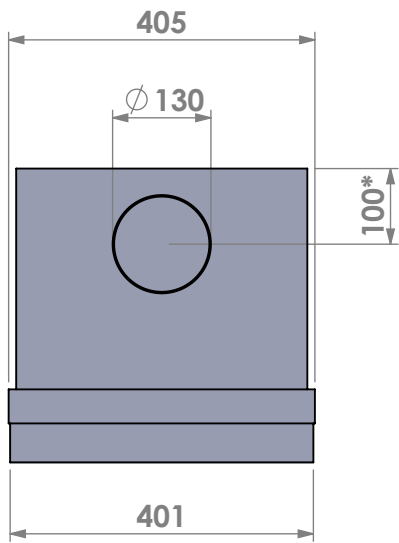

Name: **Unilux-6 40 built-in frame**

Modifications reserved

Projection: American

Scale: 1:10

Unit: mm

Version: 0

**\* = optional air inlet / outlet**

Barbas - Hallenstraat 17  
5531 AB Bladel - Netherlands  
Tel. +31 (0) 497 33 92 00  
Fax. +31 (0) 497 33 92 10  
Email: info@barbas.com

Name: **Unilux-6 40 classic frame**

Modifications reserved

Projection:

American

Scale: 1:10

Unit: mm

Version:

0

Modifications reserved

Projection: American

Scale: 1:10

Unit: mm

Version: 0