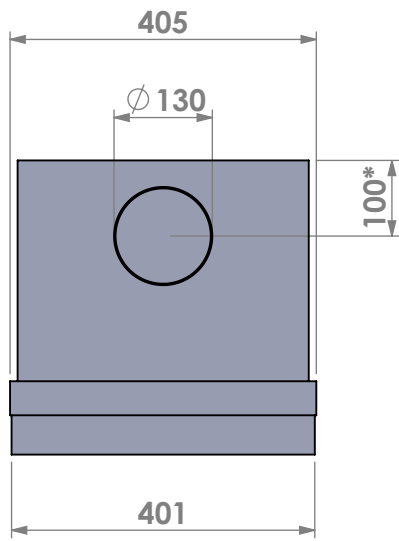

* = optional air inlet / outlet

Barbas - Hallenstraat 17
5531 AB Bladel - Netherlands
Tel. +31 (0) 497 33 92 00
Fax. +31 (0) 497 33 92 10
Email: info@barbas.com

Name: **Unilux-6 40 built-in frame**

Modifications reserved

Projection: American

Scale: 1:10

Unit: mm

Version: 0