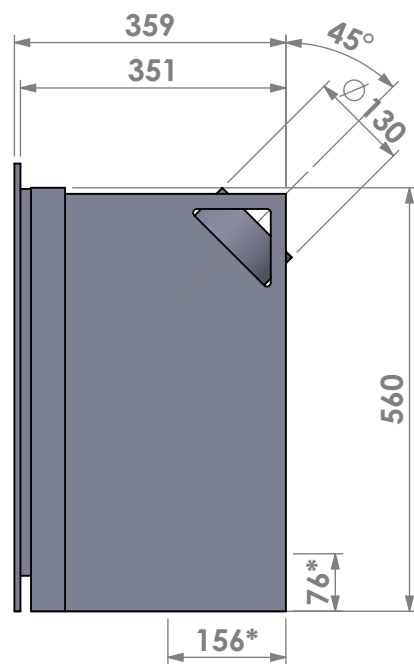

Name: **Unilux-6 40 classic frame**

Modifications reserved

Projection:

American

Scale: 1:10

Unit: mm

Version:

0

Modifications reserved

Projection: American

Scale: 1:10

Unit: mm

Version: 0