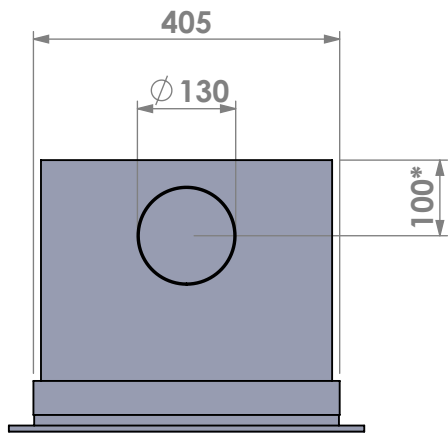

Name: **Unilux-6 40 insert frame**

Modifications reserved

Projection: American

Scale: 1:10

Unit: mm

Version: 0

**\* = optional air inlet / outlet**

Barbas - Hallenstraat 17  
5531 AB Bladel - Netherlands  
Tel. +31 (0) 497 33 92 00  
Fax. +31 (0) 497 33 92 10  
Email: info@barbas.com

Name: **Unilux-6 40 classic frame**

Modifications reserved

Projection:

American

Scale: 1:10

Unit: mm

Version:

0

Modifications reserved

Projection: American

Scale: 1:10

Unit: mm

Version: 0