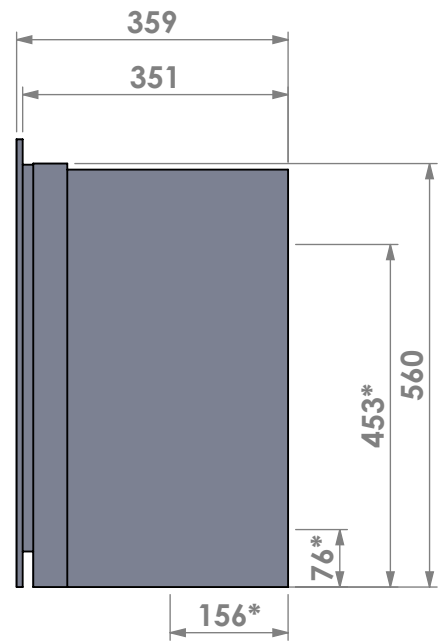

* = optional air inlet / outlet

Barbas - Hallenstraat 17
5531 AB Bladel - Netherlands
Tel. +31 (0) 497 33 92 00
Fax. +31 (0) 497 33 92 10
Email: info@barbas.com

Name: **Unilux-6 40 classic frame**

Modifications reserved

Projection:

American

Scale: 1:10

Unit: mm

Version:

0