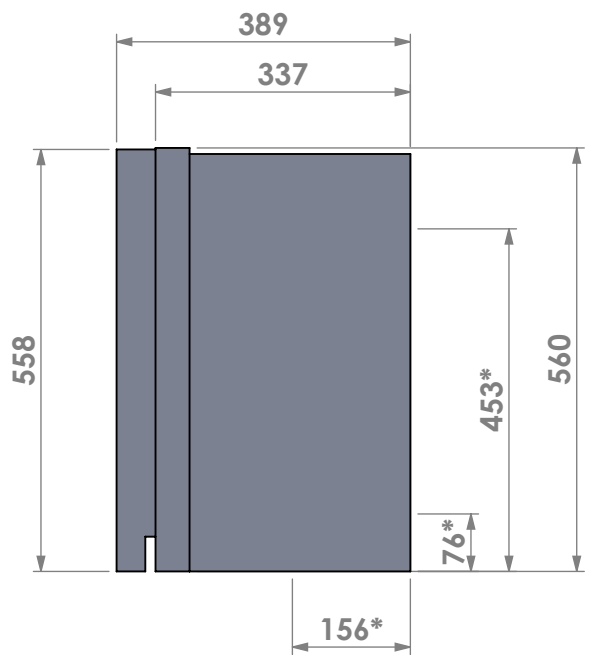

* = optional air inlet / outlet

Barbas - Hallenstraat 17
5531 AB Bladel - Netherlands
Tel. +31 (0) 497 33 92 00
Fax. +31 (0) 497 33 92 10
Email: info@barbas.com

Name: **Unilux-6 40 insert frame**

Modifications reserved

Projection: American

Scale: 1:10

Unit: mm

Version: 0