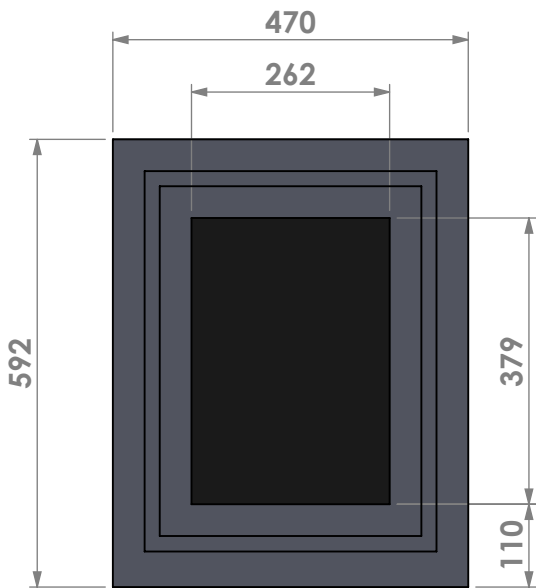

* = optional air inlet / outlet

Barbas - Hallenstraat 17
5531 AB Bladel - Netherlands
Tel. +31 (0) 497 33 92 00
Fax. +31 (0) 497 33 92 10
Email: info@barbas.com

Name: **Unilux-6 40 classic frame**

Modifications reserved

Projection:

American

Scale: 1:10

Unit: mm

Version:

0