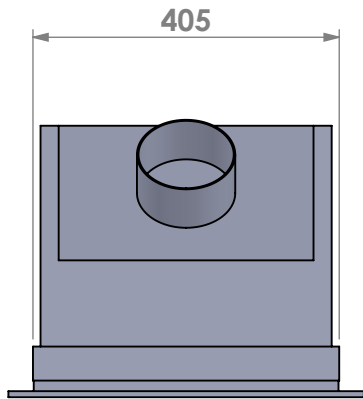

Name: **Unilux-6 40 classic frame**

Modifications reserved

Projection:

American

Scale: 1:10

Unit: mm

Version:

0

Modifications reserved

Projection: American

Scale: 1:10

Unit: mm

Version: 0