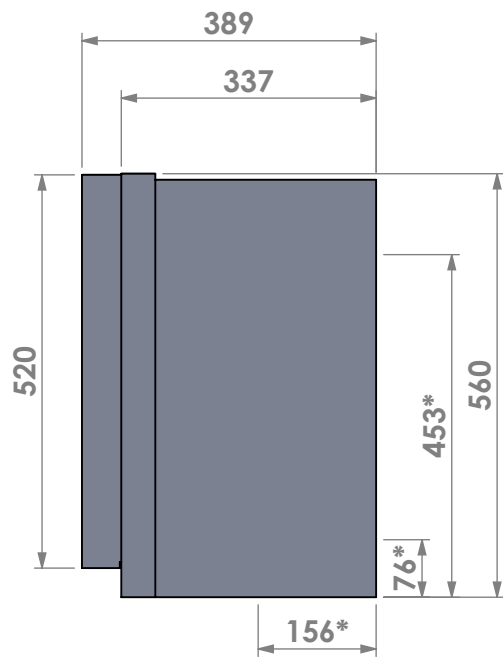

* = optional air inlet / outlet

Barbas - Hallenstraat 17
5531 AB Bladel - Netherlands
Tel. +31 (0) 497 33 92 00
Fax. +31 (0) 497 33 92 10
Email: info@barbas.com

Name: **Unilux-6 40 built-in frame**

Modifications reserved

Projection: American

Scale: 1:10

Unit: mm

Version: 0