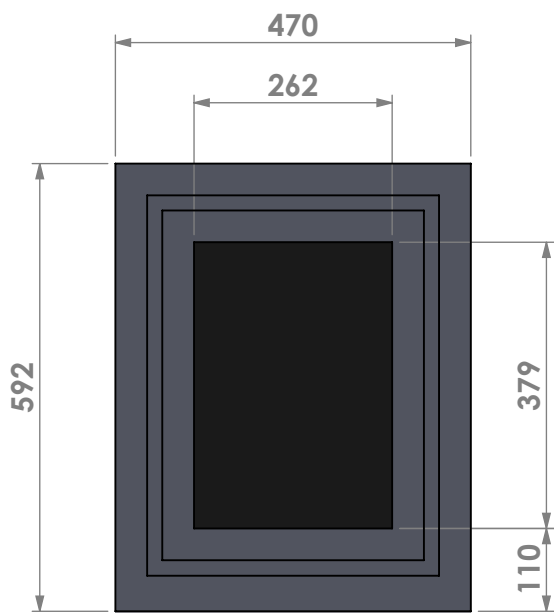

Name: **Unilux-6 40 classic frame**

Modifications reserved

Projection:

American

Scale: 1:10

Unit: mm

Version:

0

Modifications reserved

Projection: American

Scale: 1:10

Unit: mm

Version: 0