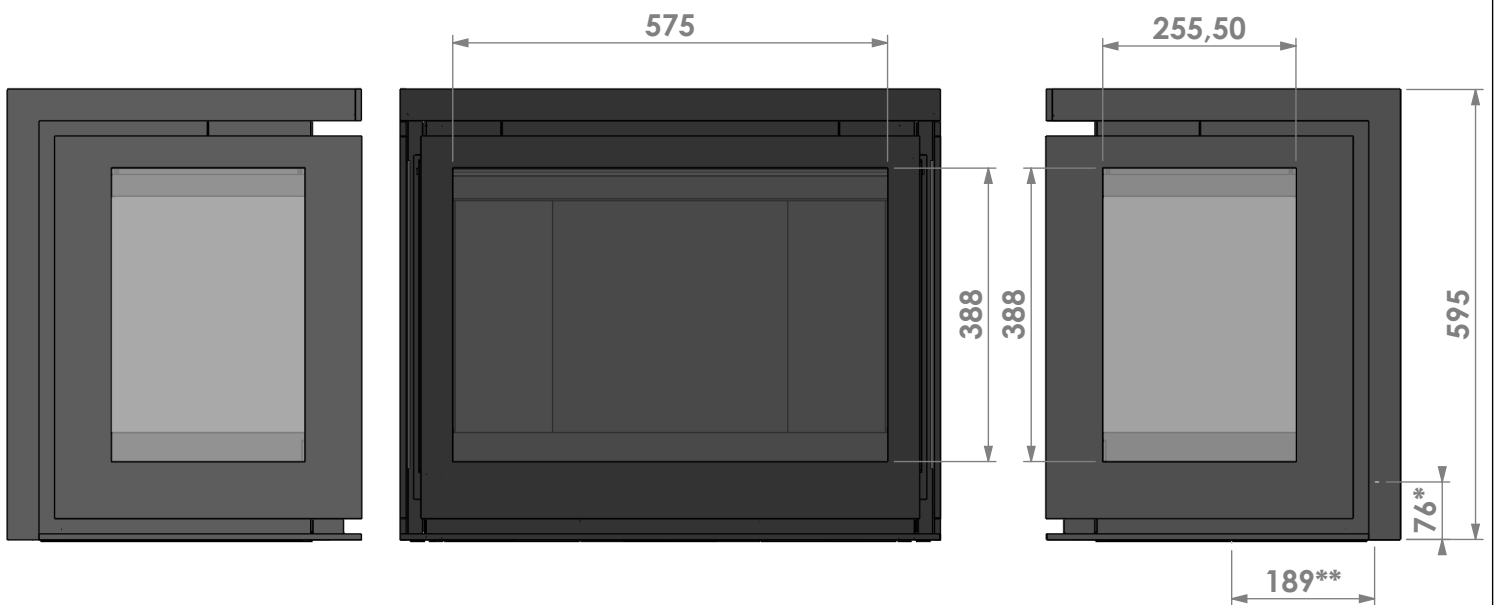

Name: **Unilux-6 270 Three sided built-in frame**

Modifications reserved

Projection: American

Scale: 1:10

Unit: mm

Version: 0

Afmetingen onder voorbehoud
 Dimensions under reservation
 Dimensions sous réserve

Name: **Unilux-6 270 Three sided classic frame**

Modifications reserved

Projection: American

Scale: 1:10

Unit: mm

Version: 0