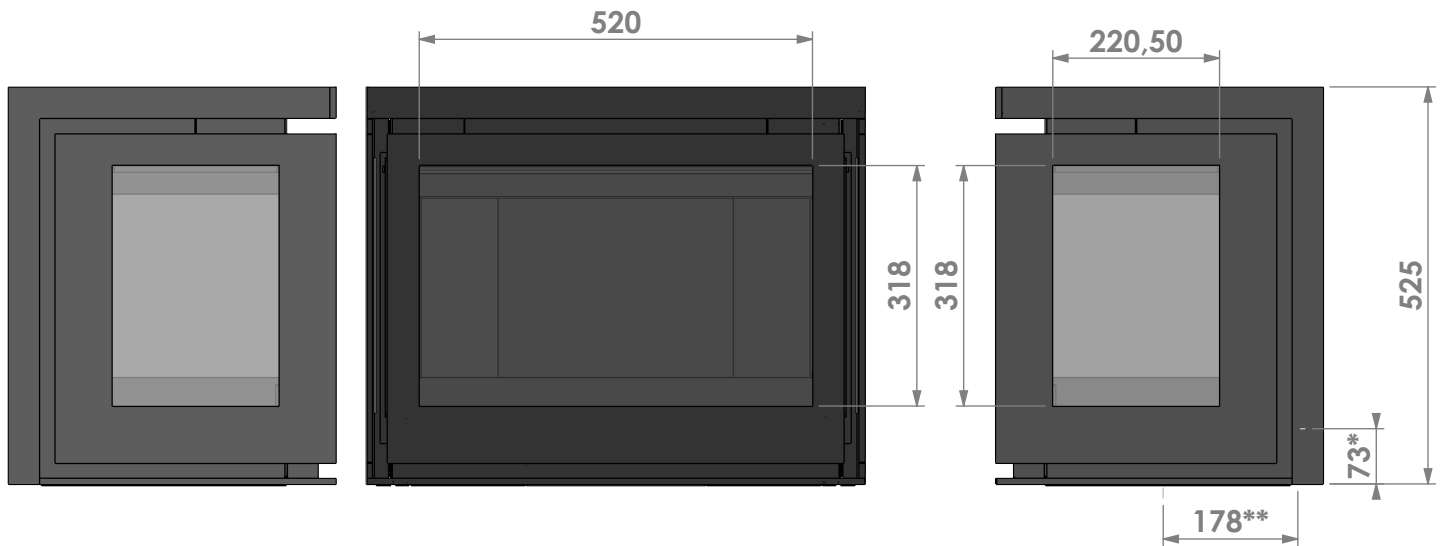

Name: **Unilux-6 265 Three sided built-in frame**

Modifications reserved

Projection: American

Scale: 1:10
 Unit: mm

Version: 0

* = Optional air inlet $\varnothing 125$ mm rear side
 ** = Optional air inlet $\varnothing 125$ mm bottom side

Projection: American

Scale: 1:10

Unit: mm

Version: 0