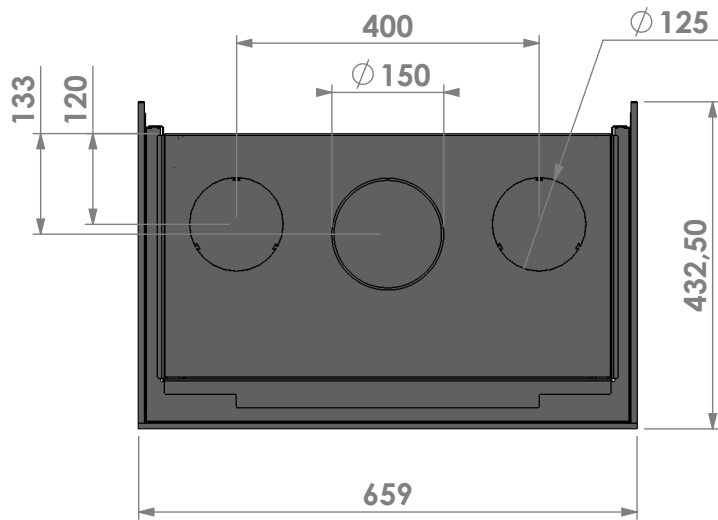

Name: **Unilux-6 265 Three sided built-in frame**

Modifications reserved

Projection: American

Scale: 1:10
 Unit: mm

Version: 0

* = Optional air inlet $\varnothing 125$ mm rear side
 ** = Optional air inlet $\varnothing 125$ mm bottom side

Projection: American

Scale: 1:10

Unit: mm

Version: 0